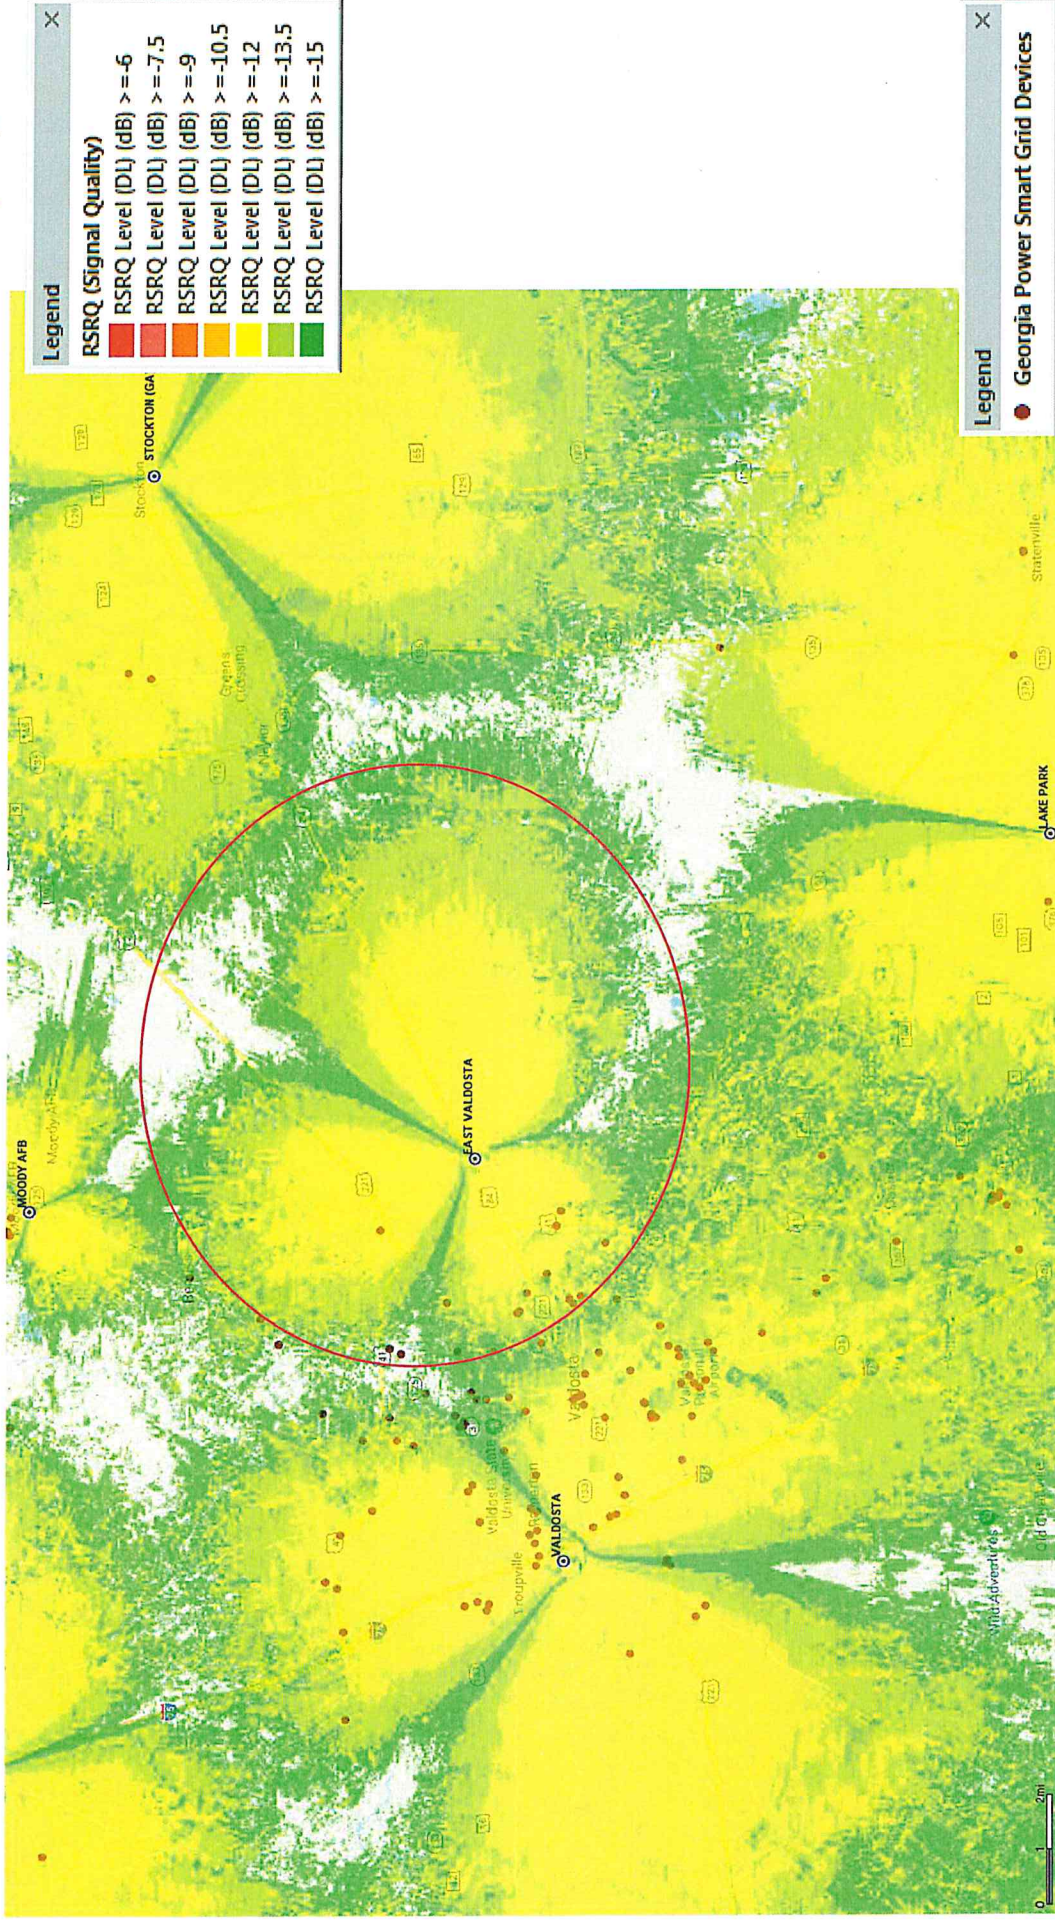

# RSRQ (Signal Quality) Coverage with the East Valdosta Site

- With the new site, the signal quality is good on the roads and for the Georgia Power smart grid devices. This will result in good throughput.