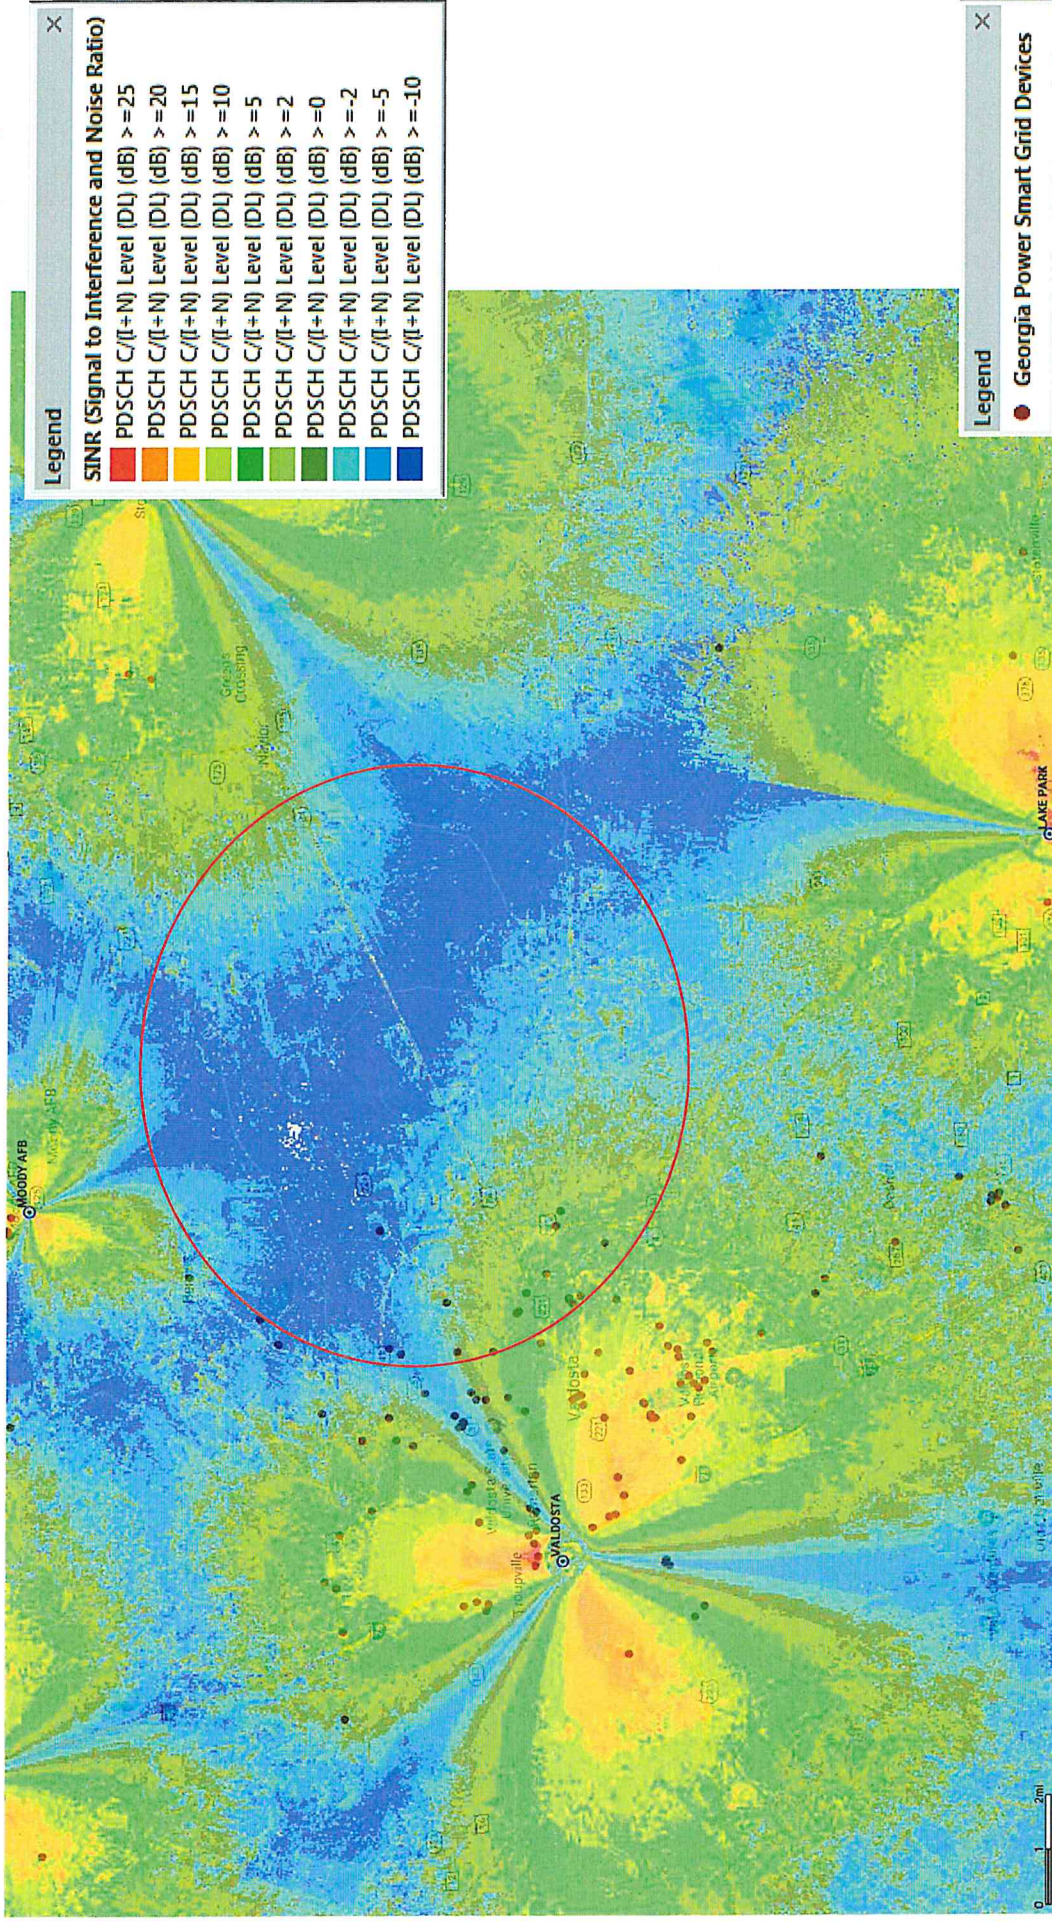

SINR (Signal to Interference and Noise Ratio) without the East Valdosta Site

- Without the new site, the SINR is low/poor in and around the area. Poor SINR means low throughput.