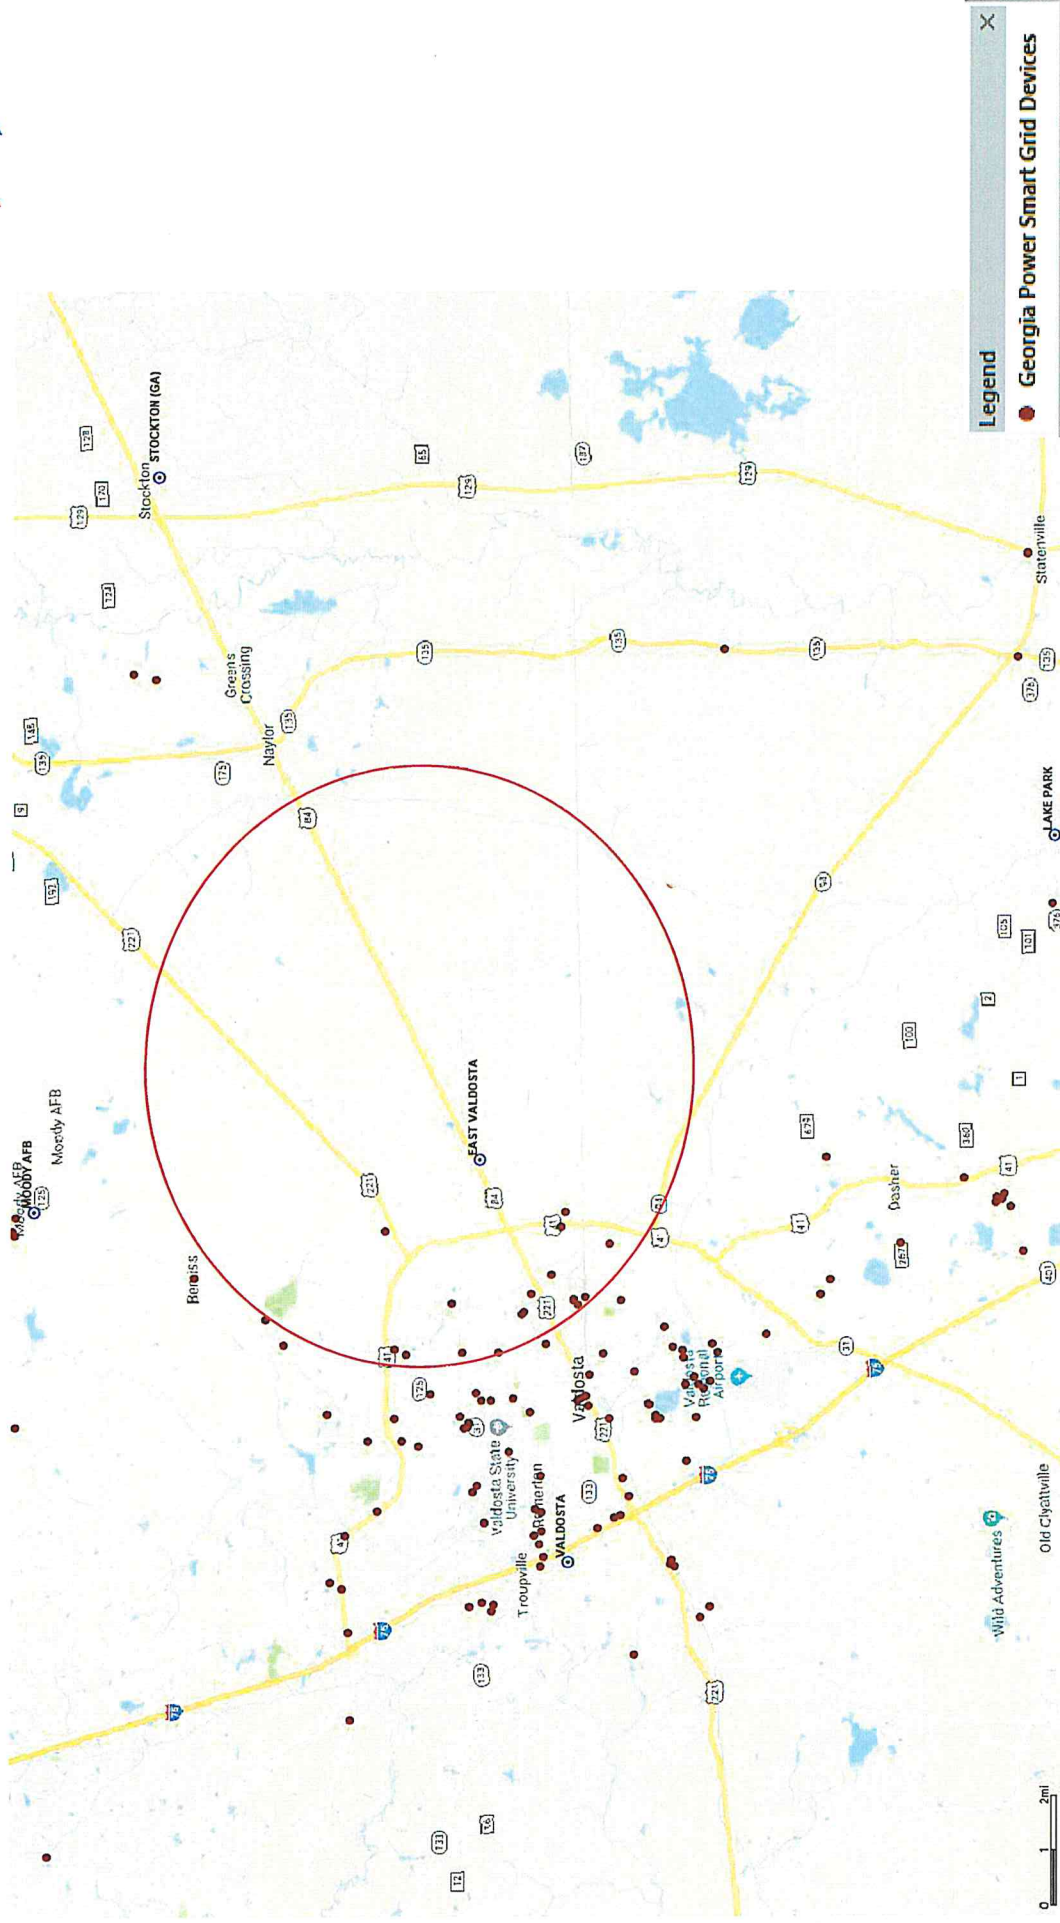

EAST VALDOSTA SITE LOCATION WITH GEORGIA POWER SMART GRID DEVICES

- This site is also needed to provide good coverage and throughput to the Georgia Power smart grid devices in the surrounding area.