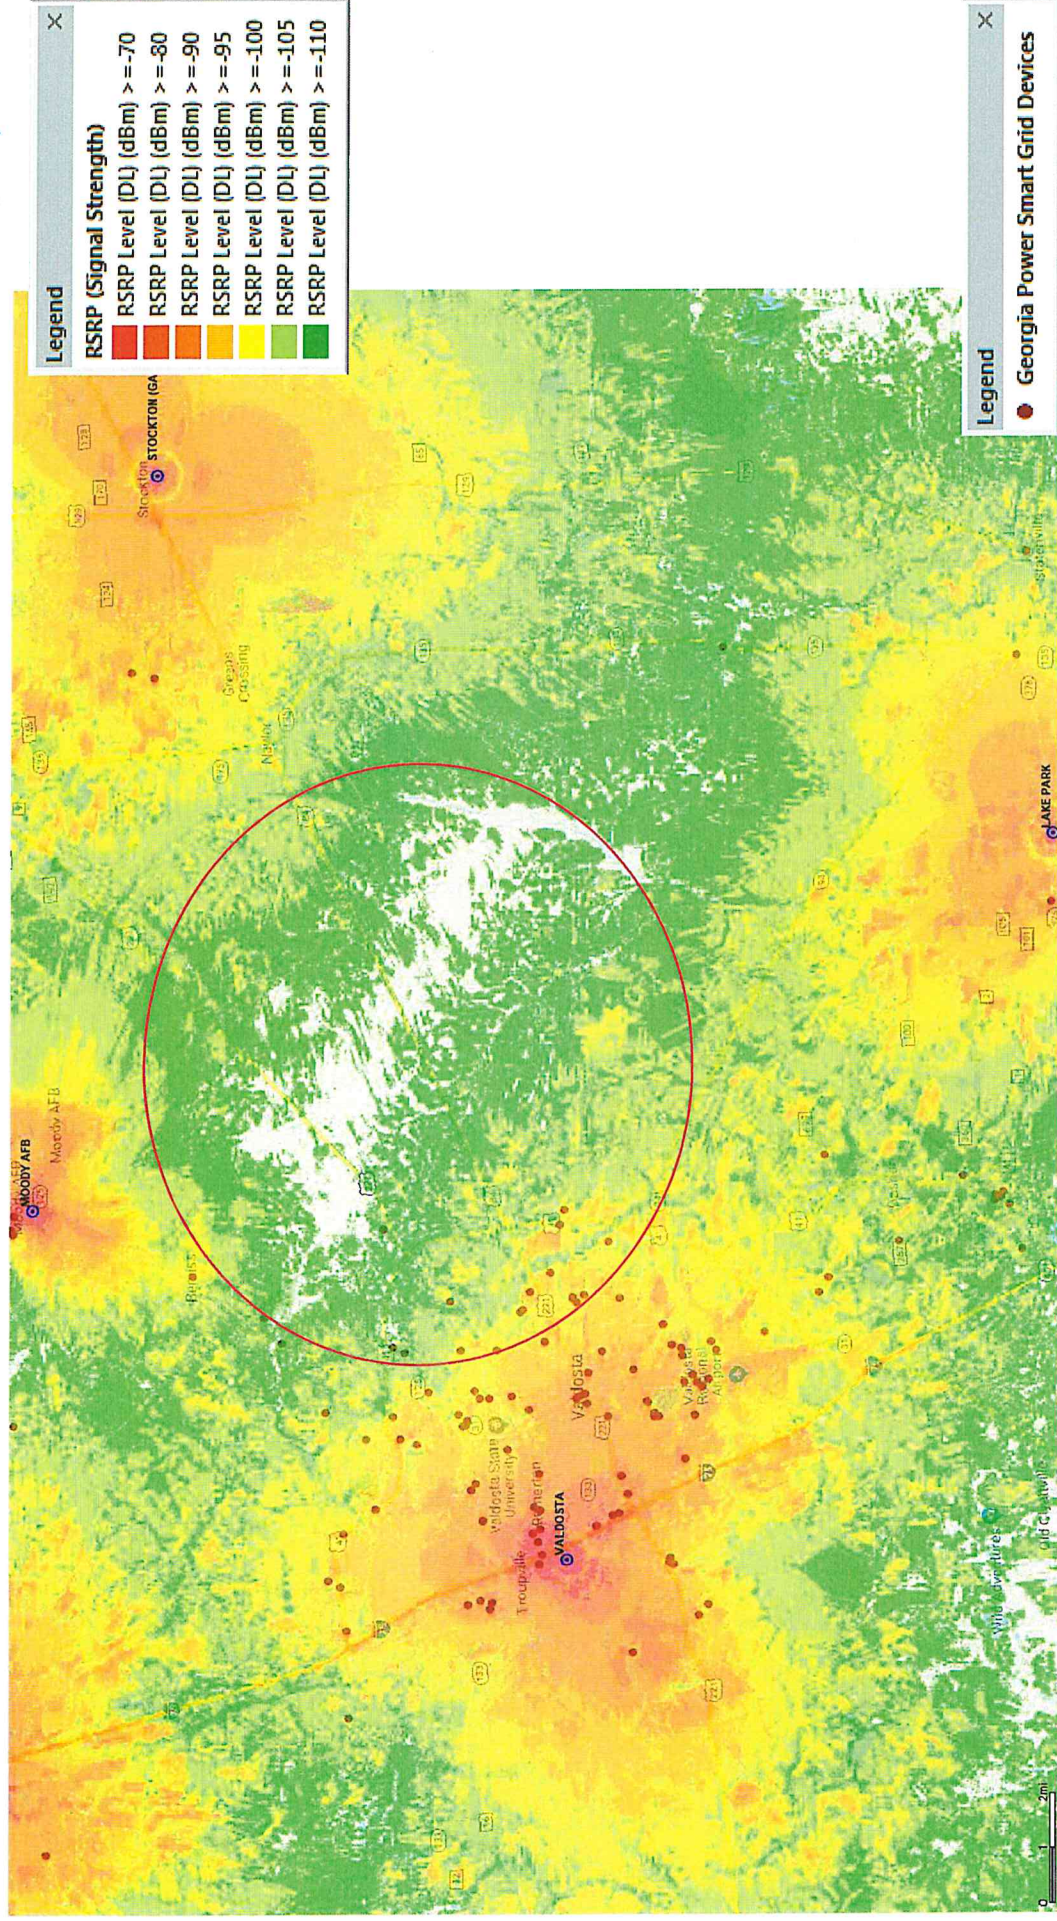

# RSRP (Signal Strength) Coverage without the East Valdosta Site

- Without the new site, the signal strength is low/poor and non-existent on US HWY 84, US HWY 221, US HWY 41, and at the Georgia Power smart grid device locations.