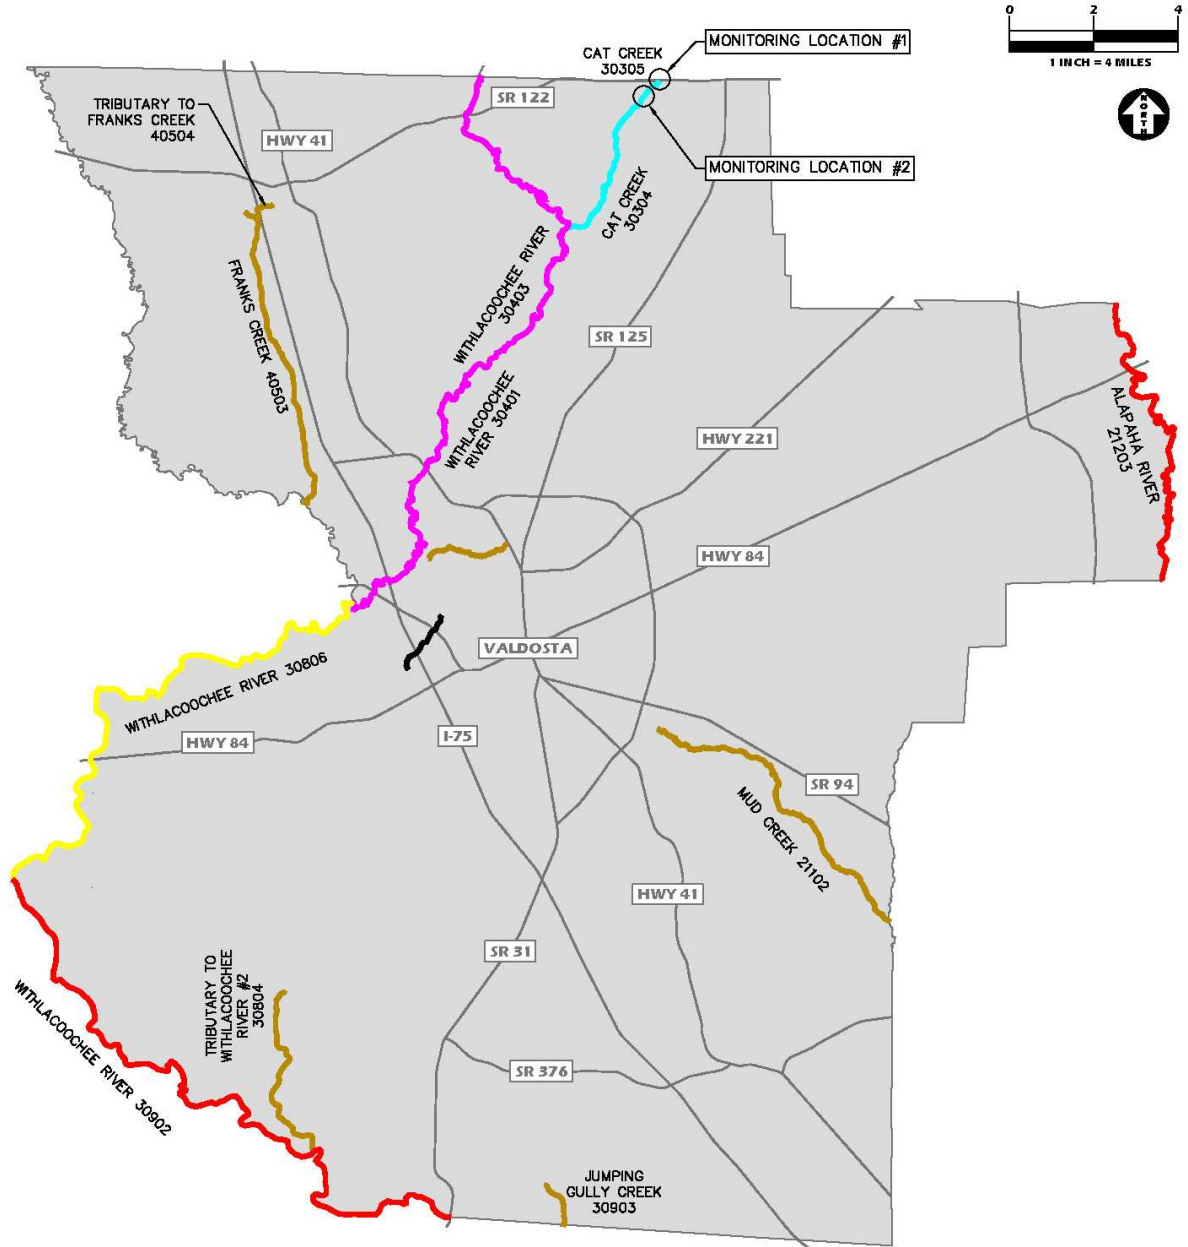

IMPAIRED STREAMS - LOWNDES COUNTY
CAT CREEK (R031102030305) MONITORING LOCATIONS

LEGEND

- DISSOLVED OXYGEN
- FECAL COLIFORM
- FECAL COLIFORM, MERCURY
- FECAL COLIFORM, LEAD, MERCURY
- MERCURY

© LEA 2020