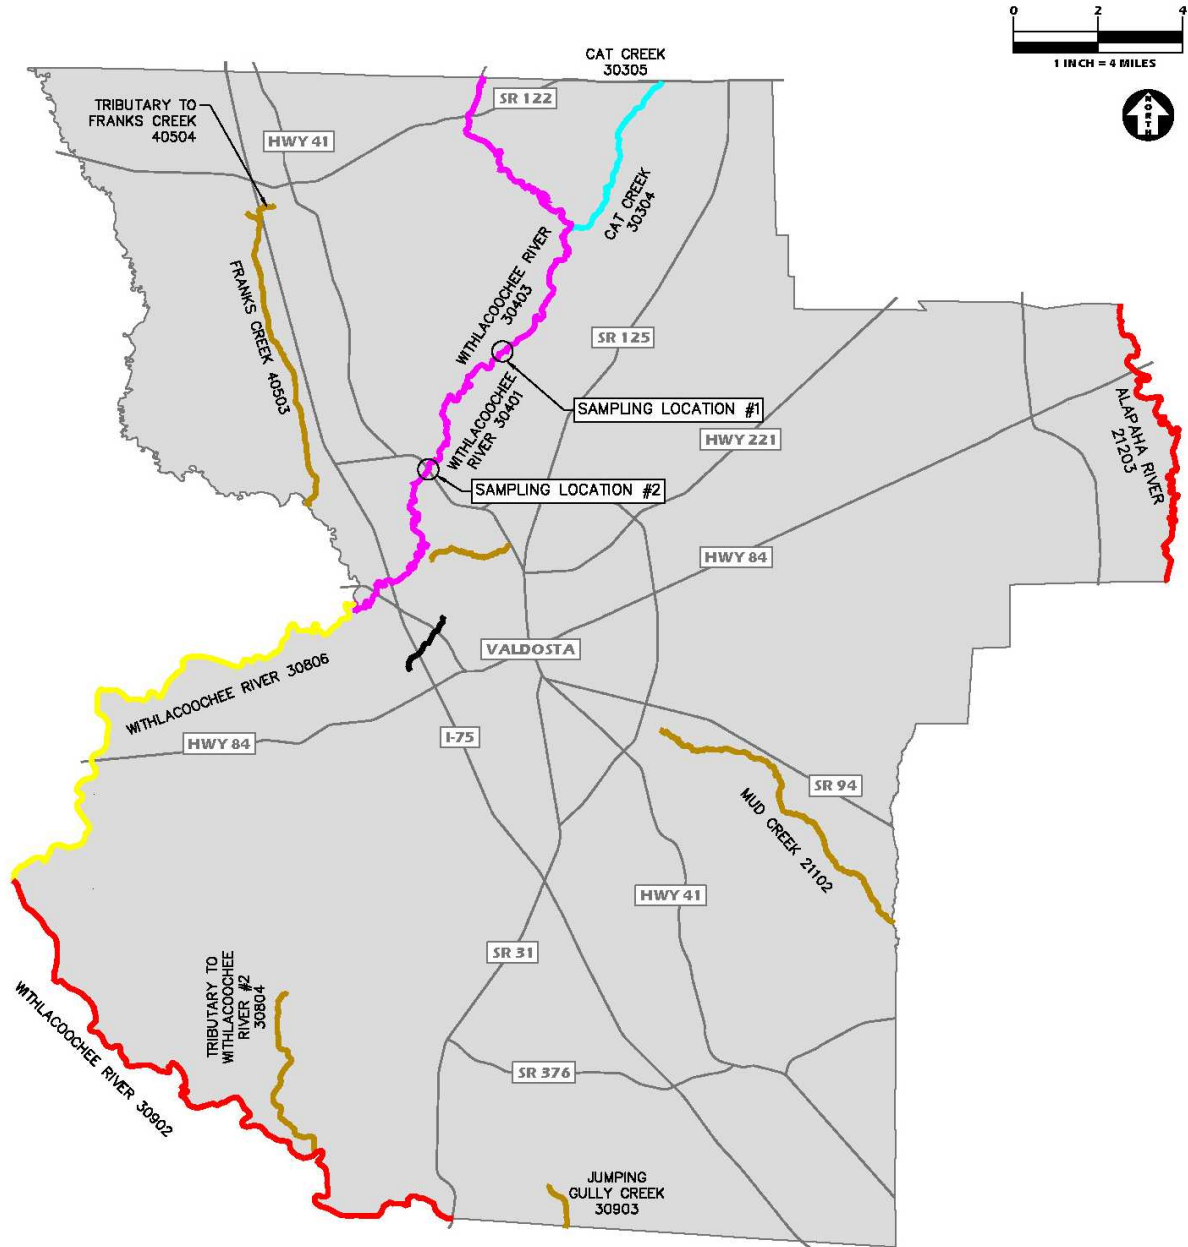

IMPAIRED STREAMS - LOWNDES COUNTY

WITHLACOOCHEE RIVER (R031102030401) SAMPLING LOCATIONS

LEGEND

- DISSOLVED OXYGEN
- FECAL COLIFORM
- FECAL COLIFORM, MERCURY
- FECAL COLIFORM, LEAD, MERCURY
- MERCURY

© LEA 2020