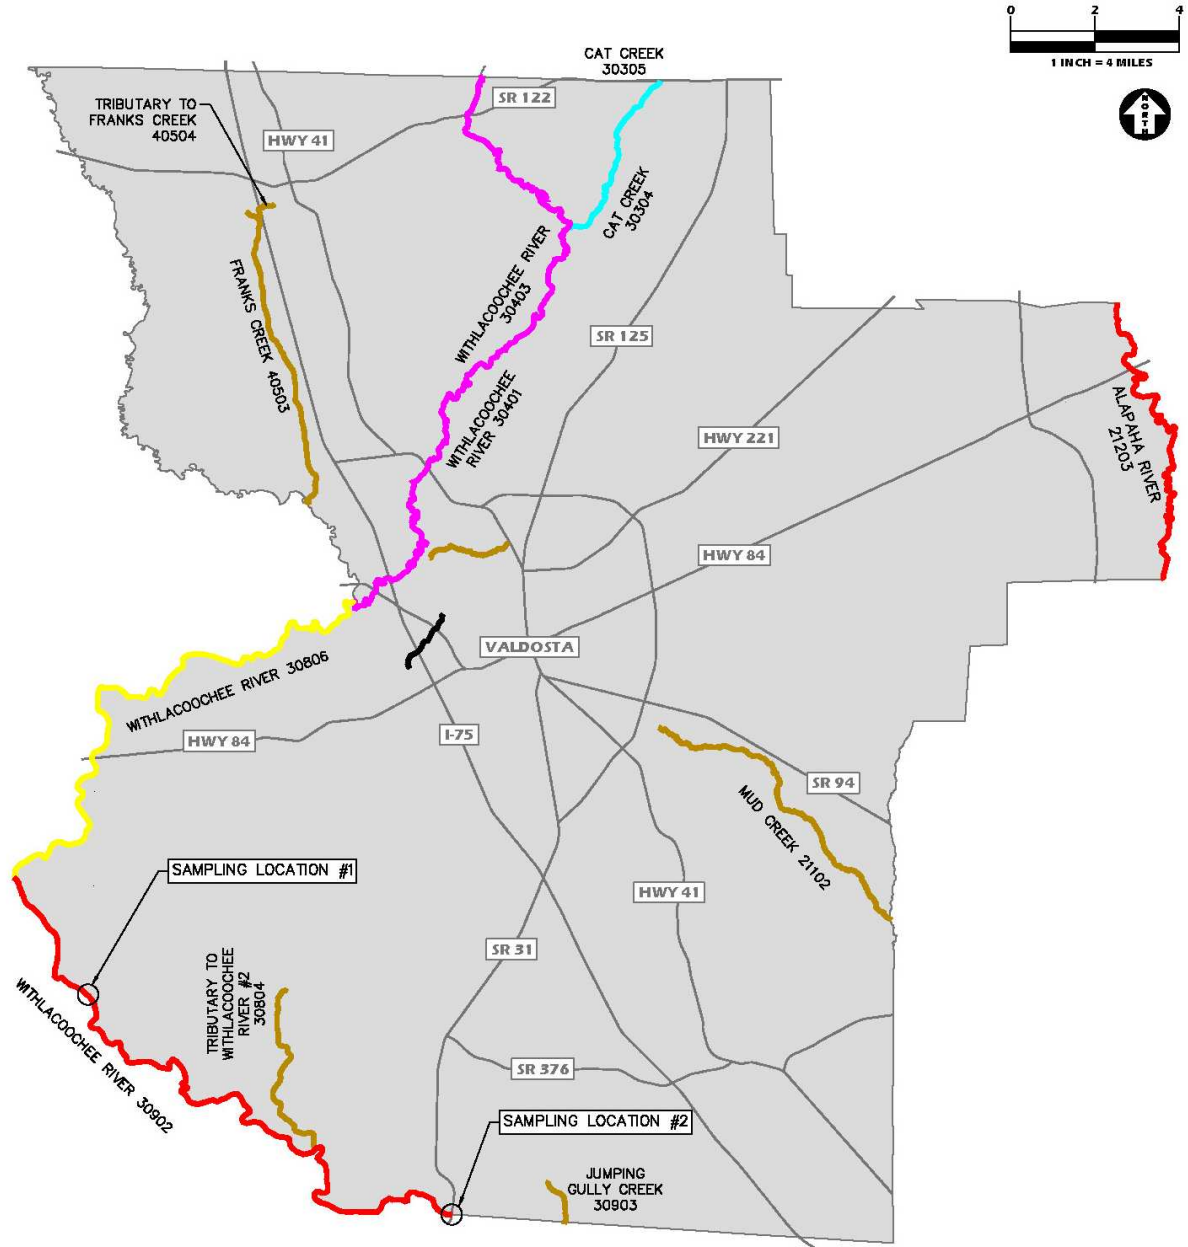

# IMPAIRED STREAMS - LOWNDES COUNTY

## WITHLACOOCHEE RIVER (R031102030902) SAMPLING LOCATIONS

**LEGEND**

- DISSOLVED OXYGEN
- FECAL COLIFORM
- FECAL COLIFORM, MERCURY
- FECAL COLIFORM, LEAD, MERCURY
- MERCURY