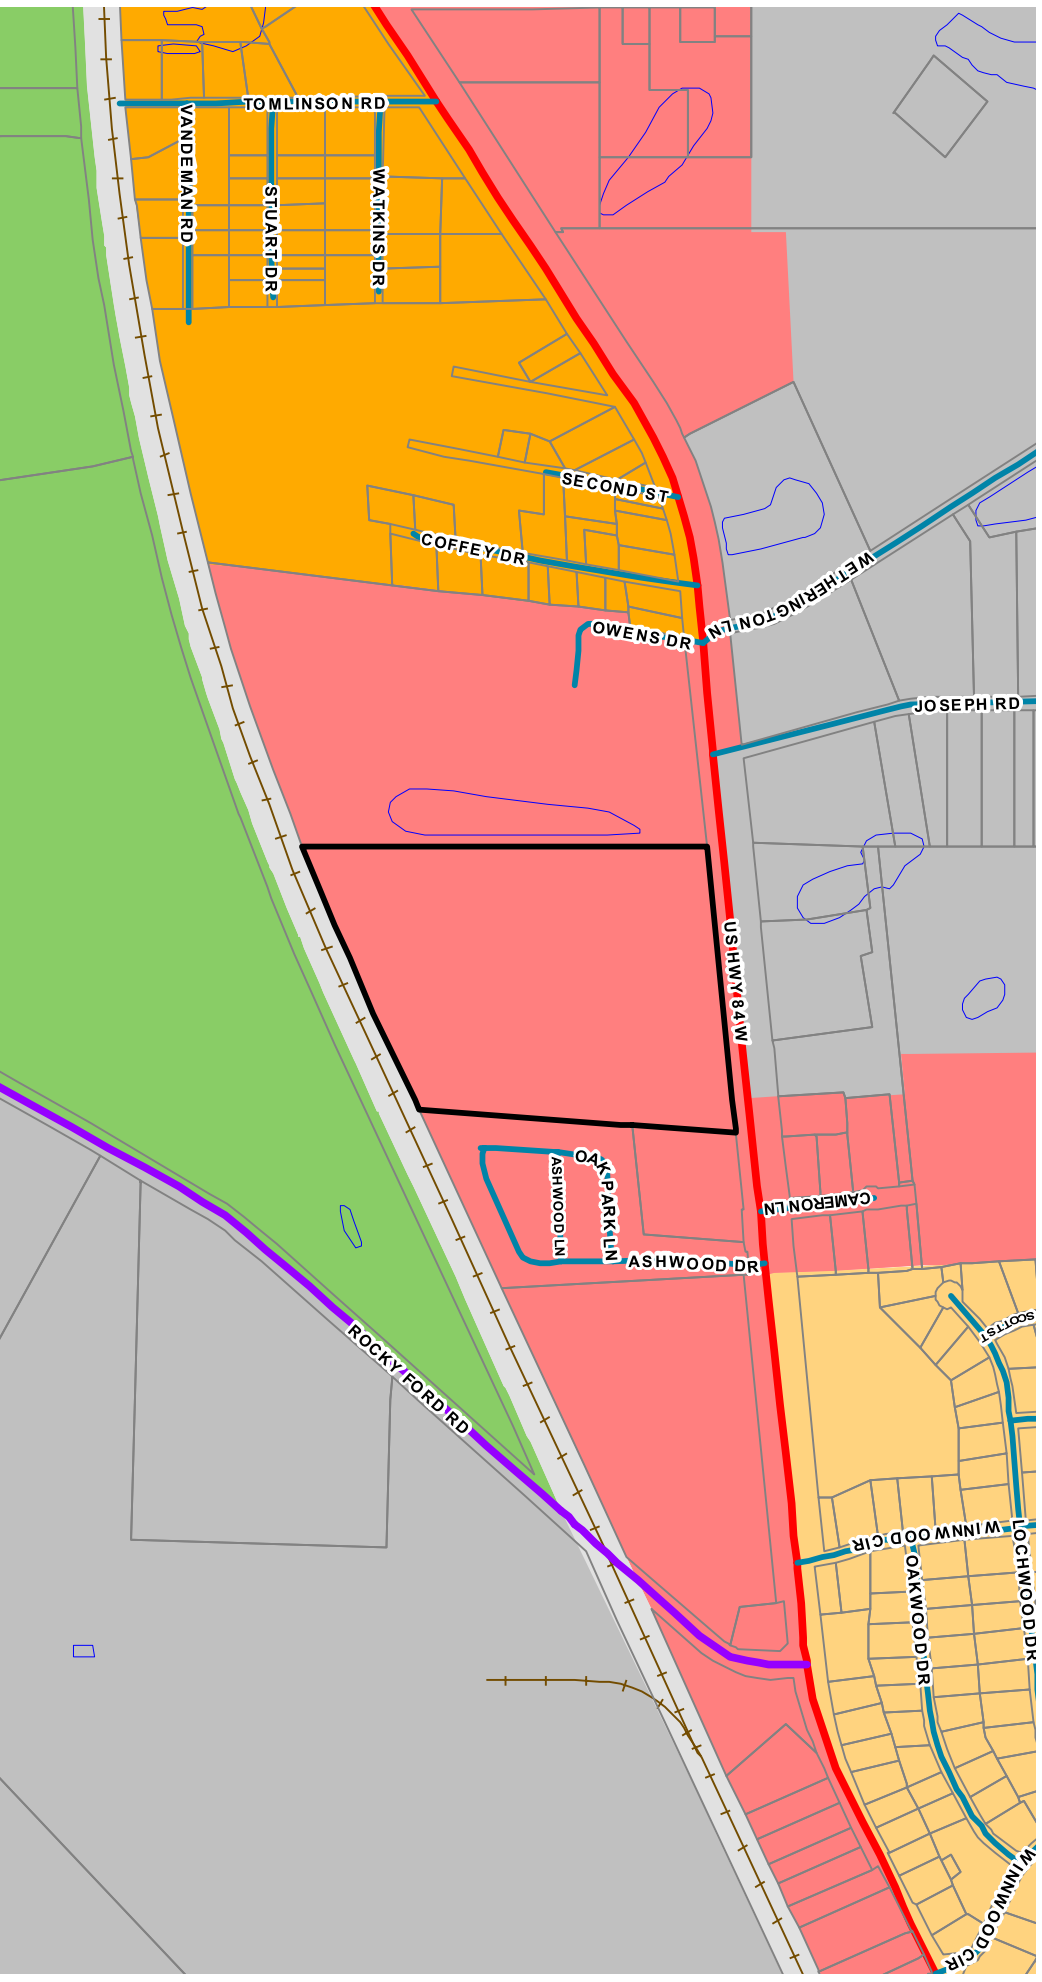

SOUTHERN TRACTOR AND OUTDOORS VALDOSTA FACILITY Rezoning Request

- Roads**
- Functional Classification**
- 1. INTERSTATE
 - 3. OTHER PRINCIPAL ARTERIAL
 - 4. MINOR ARTERIAL
 - 5. MAJOR COLLECTOR
 - 6. MINOR COLLECTOR
 - 7. LOCAL
- Railroads

- Urban Service Area
- City Limits
- Parcels
- Open Water

- Agriculture / Forestry
- Community Activity Center
- Downtown
- Established Residential
- Industrial Activity Center
- Industrial Area
- Institutional Activity Center
- Line or Greenpace/Trails
- Mill Town
- Moody Activity Zone
- Neighborhood Activity Center
- Park/Recreation/Conservation
- Public / Institutional
- Regional Activity Center
- Remerton Neighborhood Village
- Rural Residential
- Rural Activity Center
- Suburban Area
- Transitional Neighborhood
- Transportation/Communication/Utilities