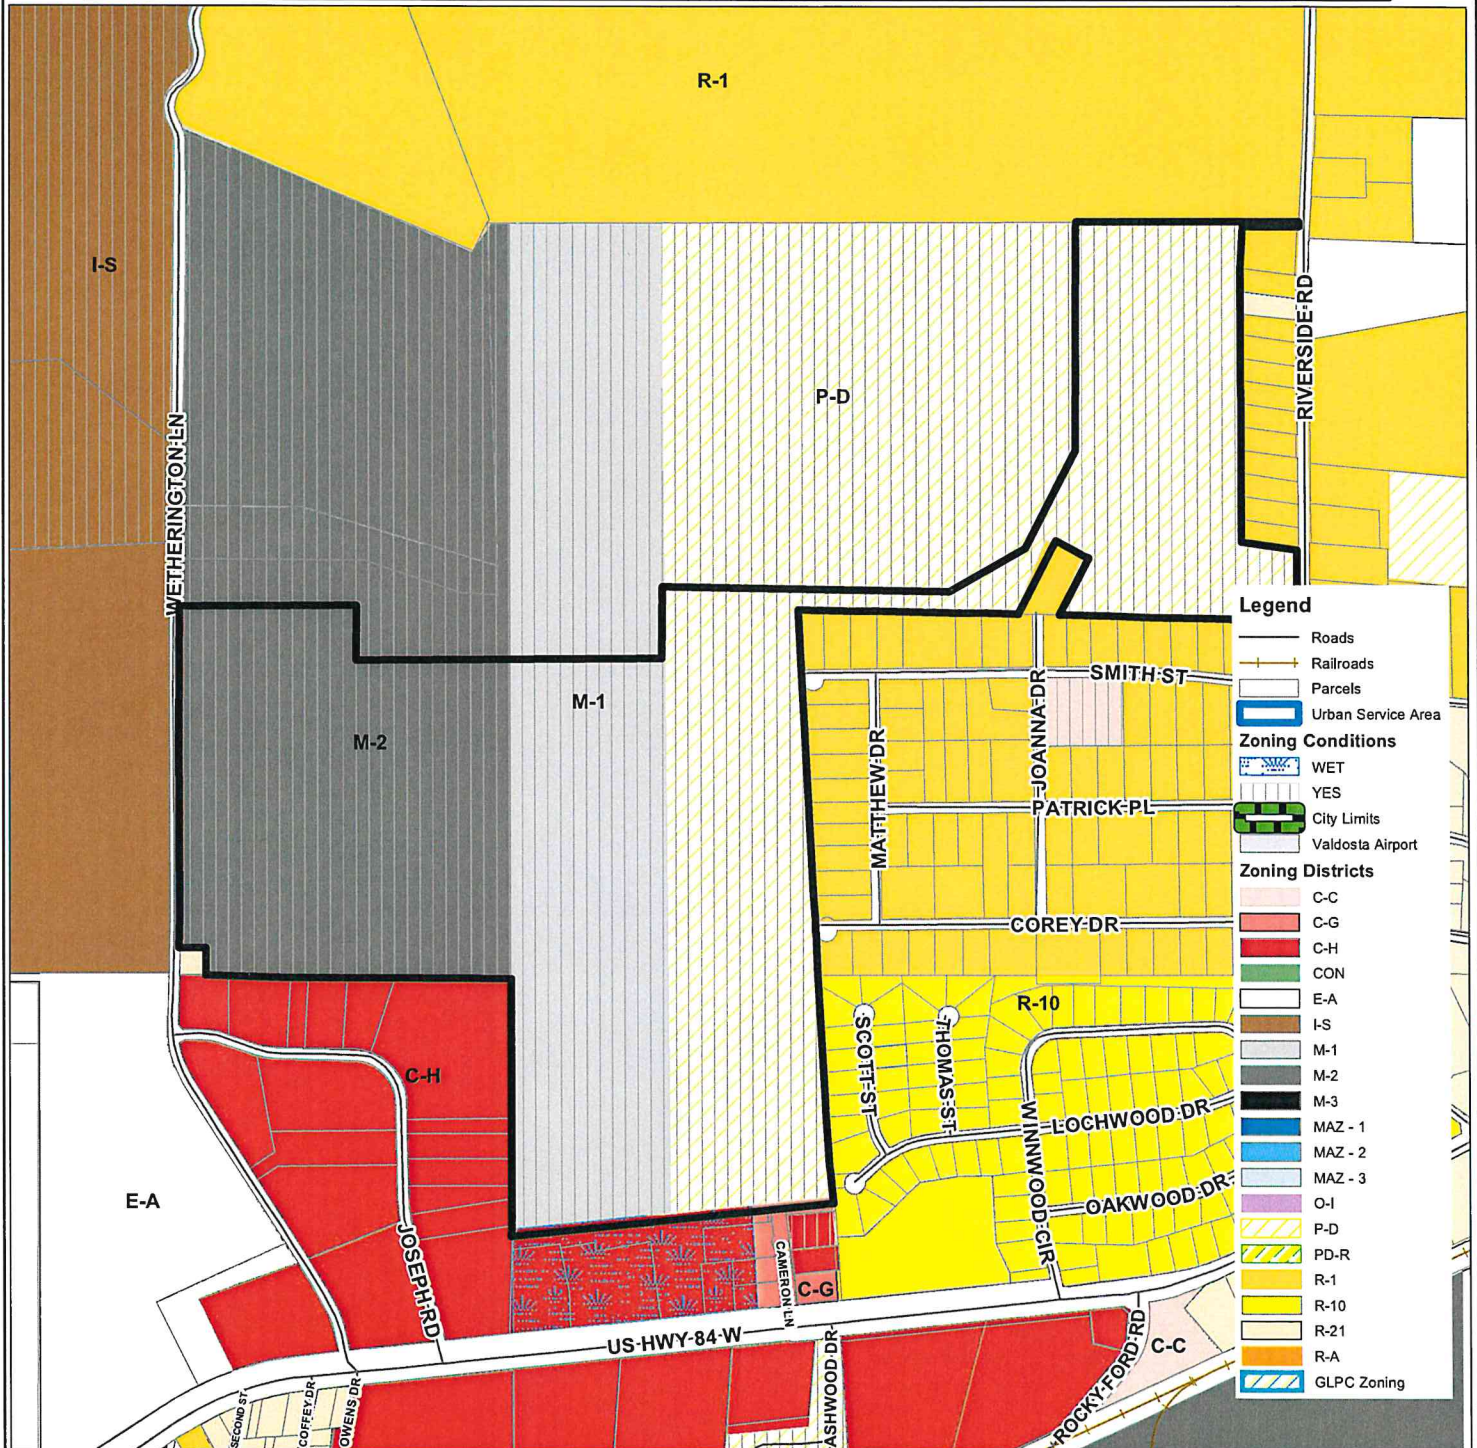

REZ-2021-12

Zoning Location Map

U S HIGHWAY 84 WEST/ I-75 INDUSTRIAL PARK
Rezoning Request

CURRENT ZONING: M-1, M-2, P-D
PROPOSED ZONING: M-1, M-2, P-D (AMENDMENT)

- Legend**
- Roads
 - Railroads
 - ▭ Parcels
 - ▭ Urban Service Area
 - Zoning Conditions**
 - WET
 - YES
 - City Limits
 - Valdosta Airport
 - Zoning Districts**
 - C-C
 - C-G
 - C-H
 - CON
 - E-A
 - I-S
 - M-1
 - M-2
 - M-3
 - MAZ - 1
 - MAZ - 2
 - MAZ - 3
 - O-I
 - P-D
 - PD-R
 - R-1
 - R-10
 - R-21
 - R-A
 - GLPC Zoning