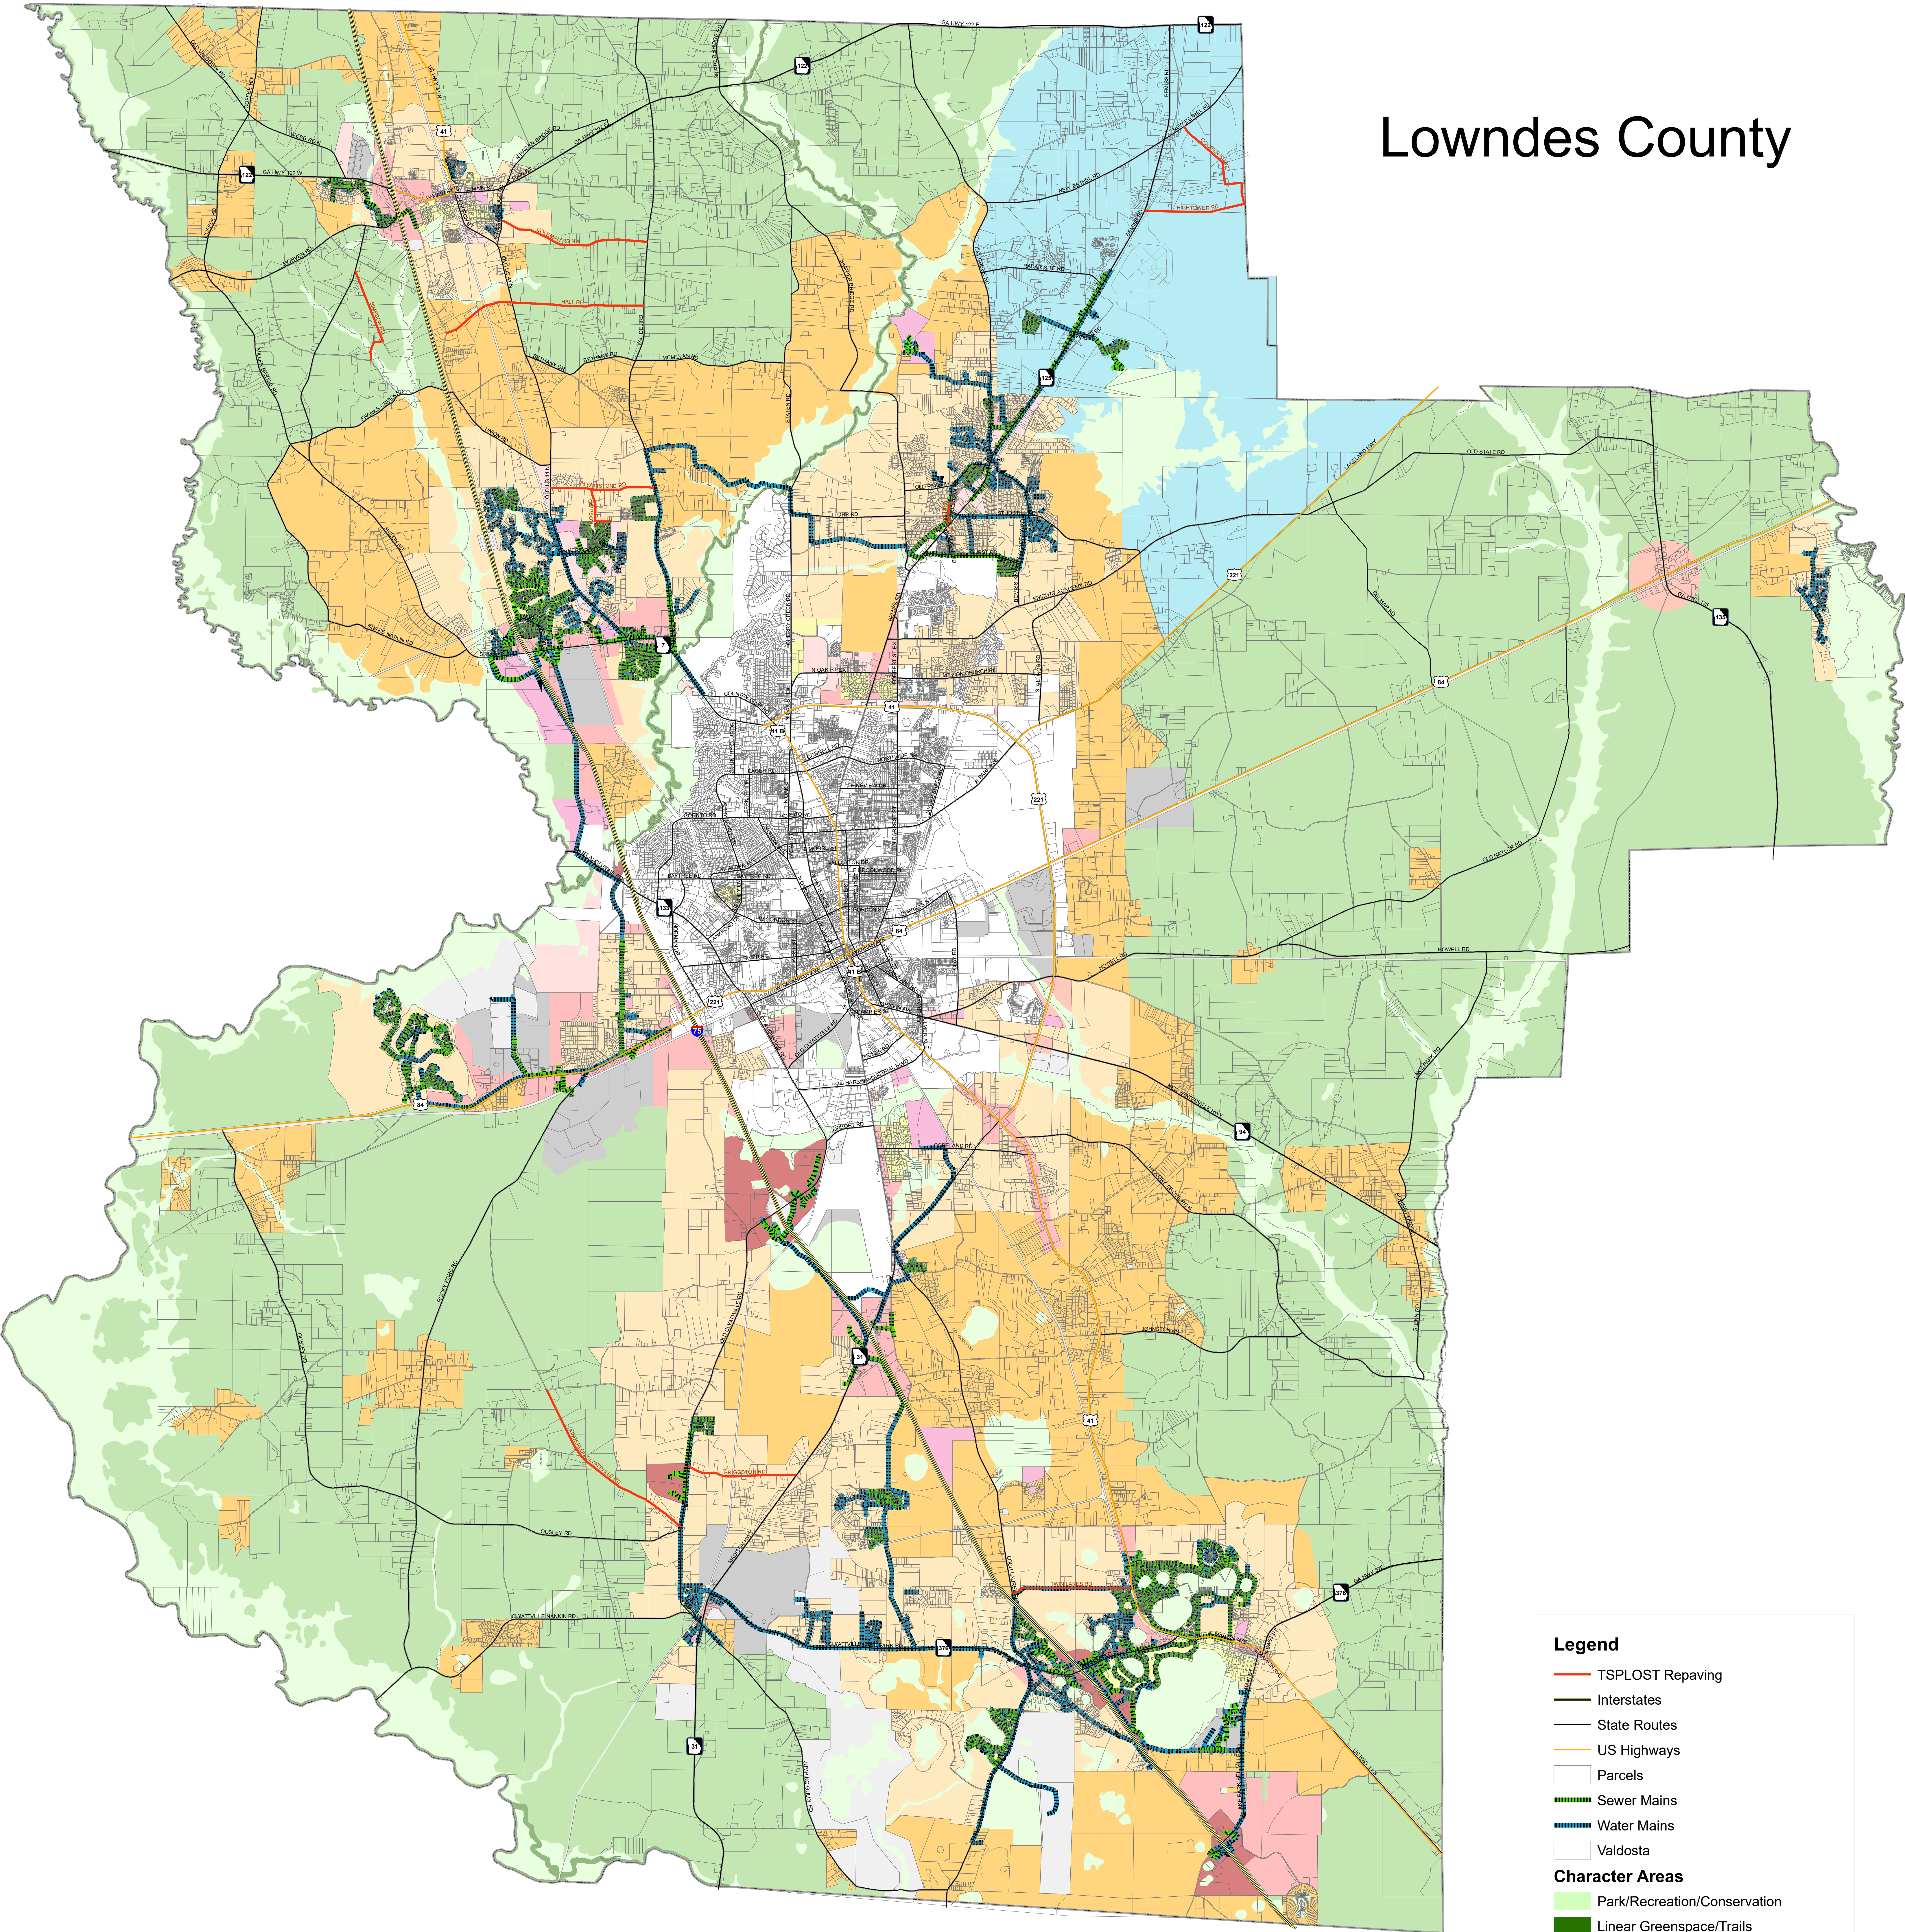

Lowndes County

Legend

- TSPLOST Repaving
- Interstates
- State Routes
- US Highways
- Parcels
- Sewer Mains
- Water Mains
- Valdosta

Character Areas

- Park/Recreation/Conservation
- Linear Greenspace/Trails
- Agriculture / Forestry
- Rural Residential
- Suburban Area
- Established Residential
- Transitional Neighborhood
- Institutional Activity Center
- Neighborhood Activity Center
- Community Activity Center
- Regional Activity Center
- Rural Activity Center
- Downtown
- Industrial Activity Center
- Transportation/Communication/Utilities
- Moody Activity Zone

0 2 4 Miles