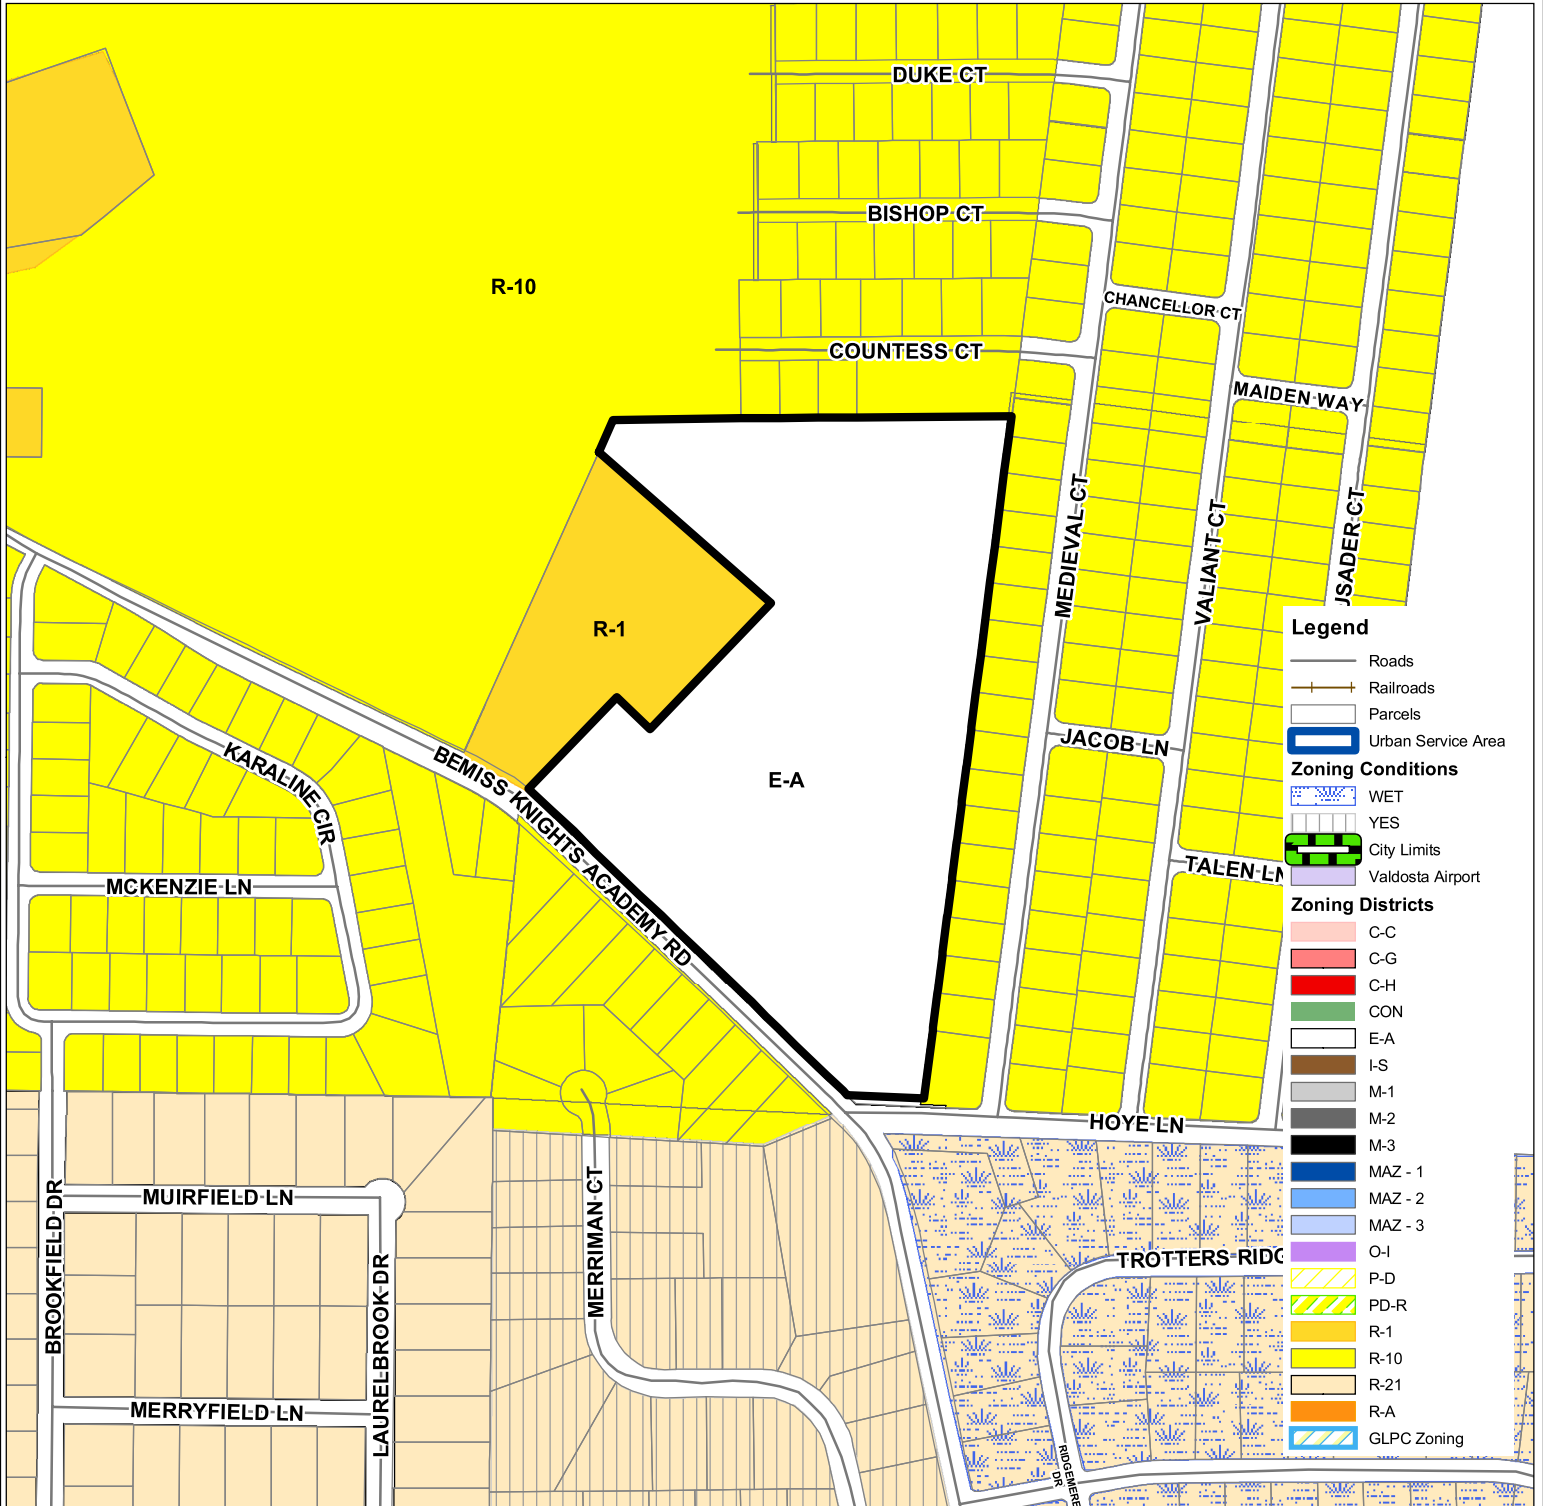

REZ-2021-15

Zoning Location Map

Beaver Run S/D
Rezoning Request

CURRENT ZONING: E-A
PROPOSED ZONING: R-10

Feet