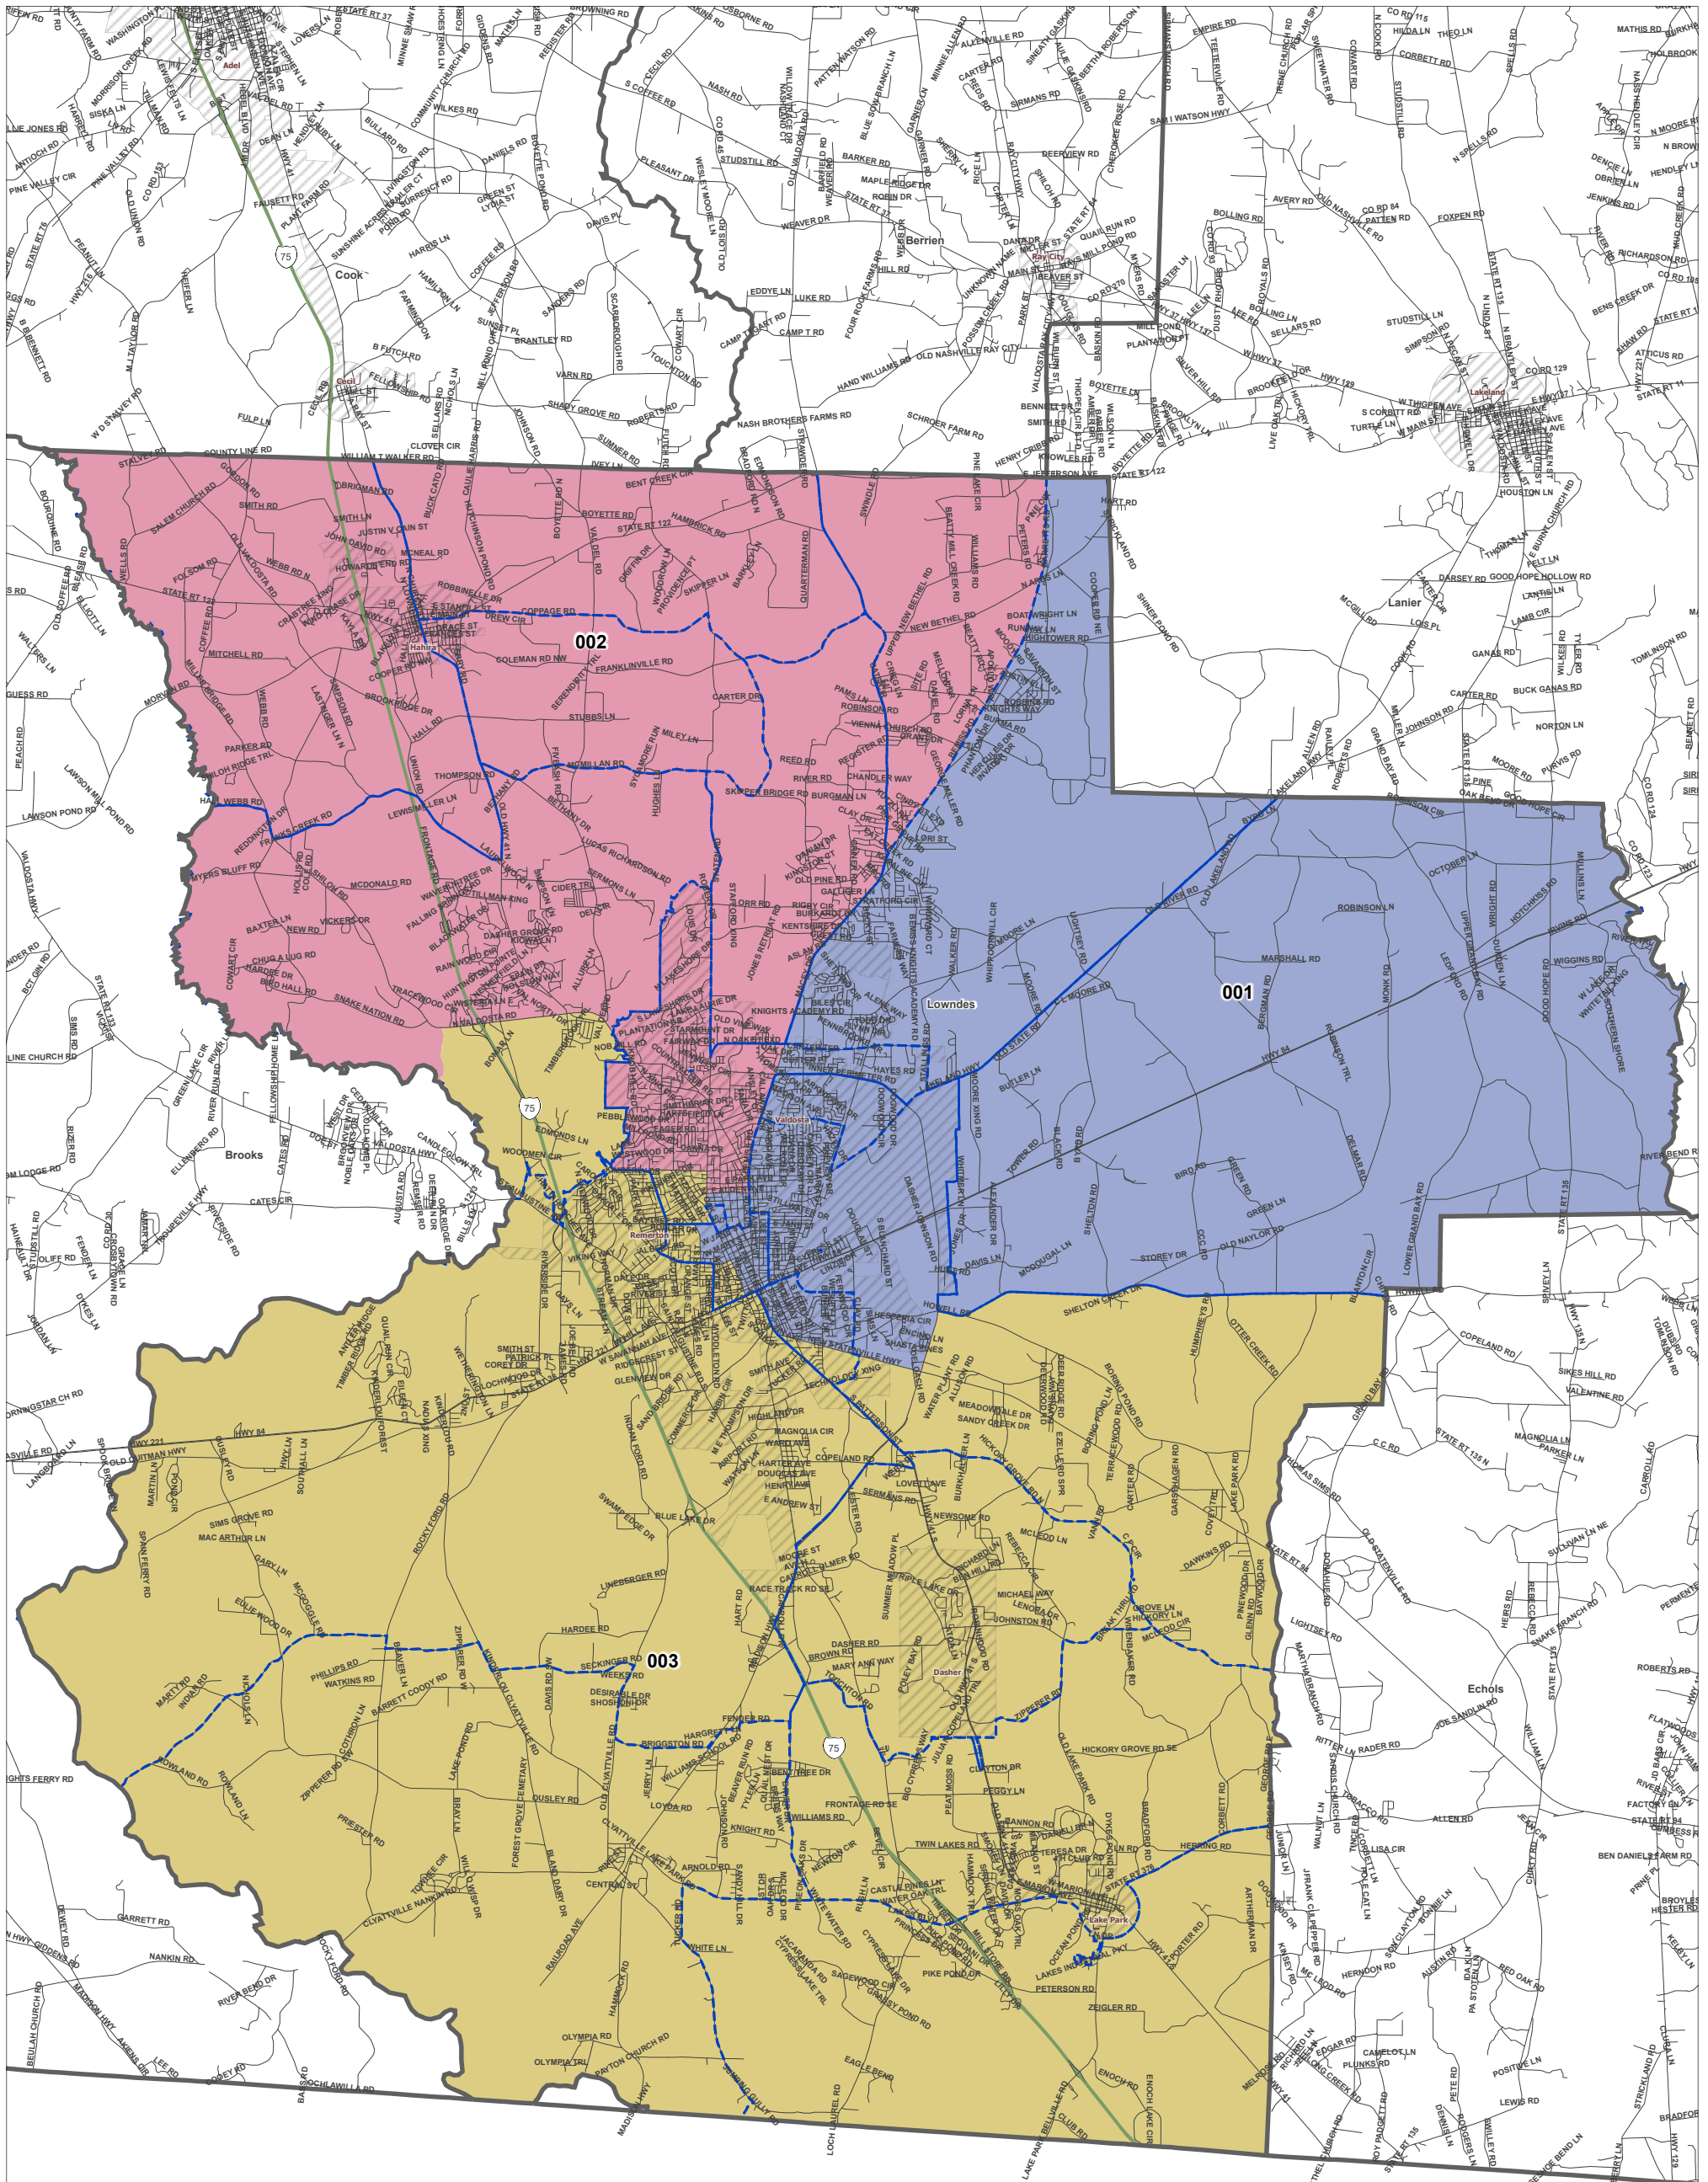

Draft - Lowndes County Commission Districts

Client: Lowndes
 Plan: lowndescc-draft3-2022
 Type: Local CC

Map layers

- Districts
- CITIES2020
- LoCoVotePrecinct22
- County

District

- 001 (1)
- 002 (1)
- 003 (1)
- Other (1)

0 1.5 3
Miles