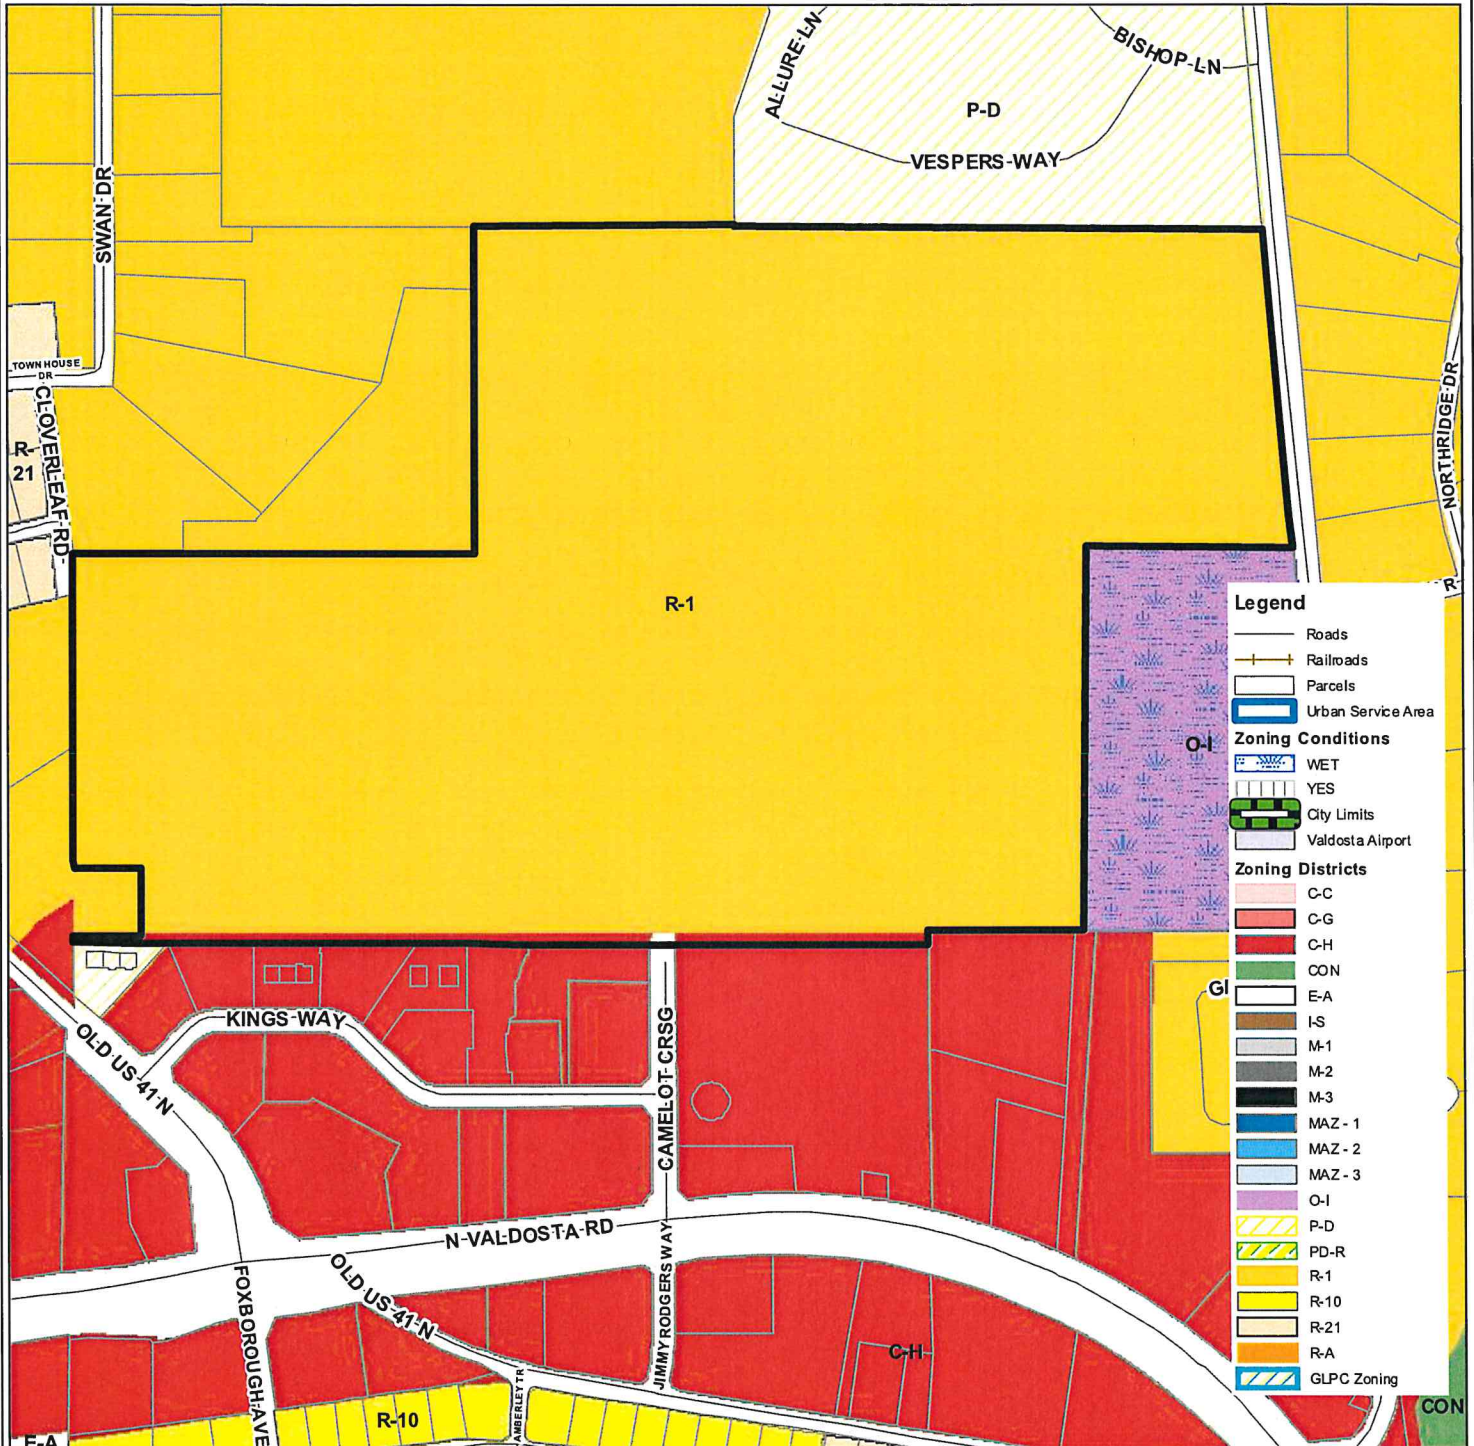

# REZ-2022-07

# Zoning Location Map

HAYDEN PARK  
Rezoning Request

CURRENT ZONING: R-1  
PROPOSED ZONING: C-G, P-D, AND R-10

Legend	
	Roads
	Railroads
	Parcels
	Urban Service Area
Zoning Conditions	
	WET
	YES
	City Limits
	Valdosta Airport
Zoning Districts	
	C-C
	C-G
	C-H
	CON
	E-A
	IS
	M-1
	M-2
	M-3
	MAZ - 1
	MAZ - 2
	MAZ - 3
	O-I
	P-D
	PD-R
	R-1
	R-10
	R-21
	R-A
	GLPC Zoning