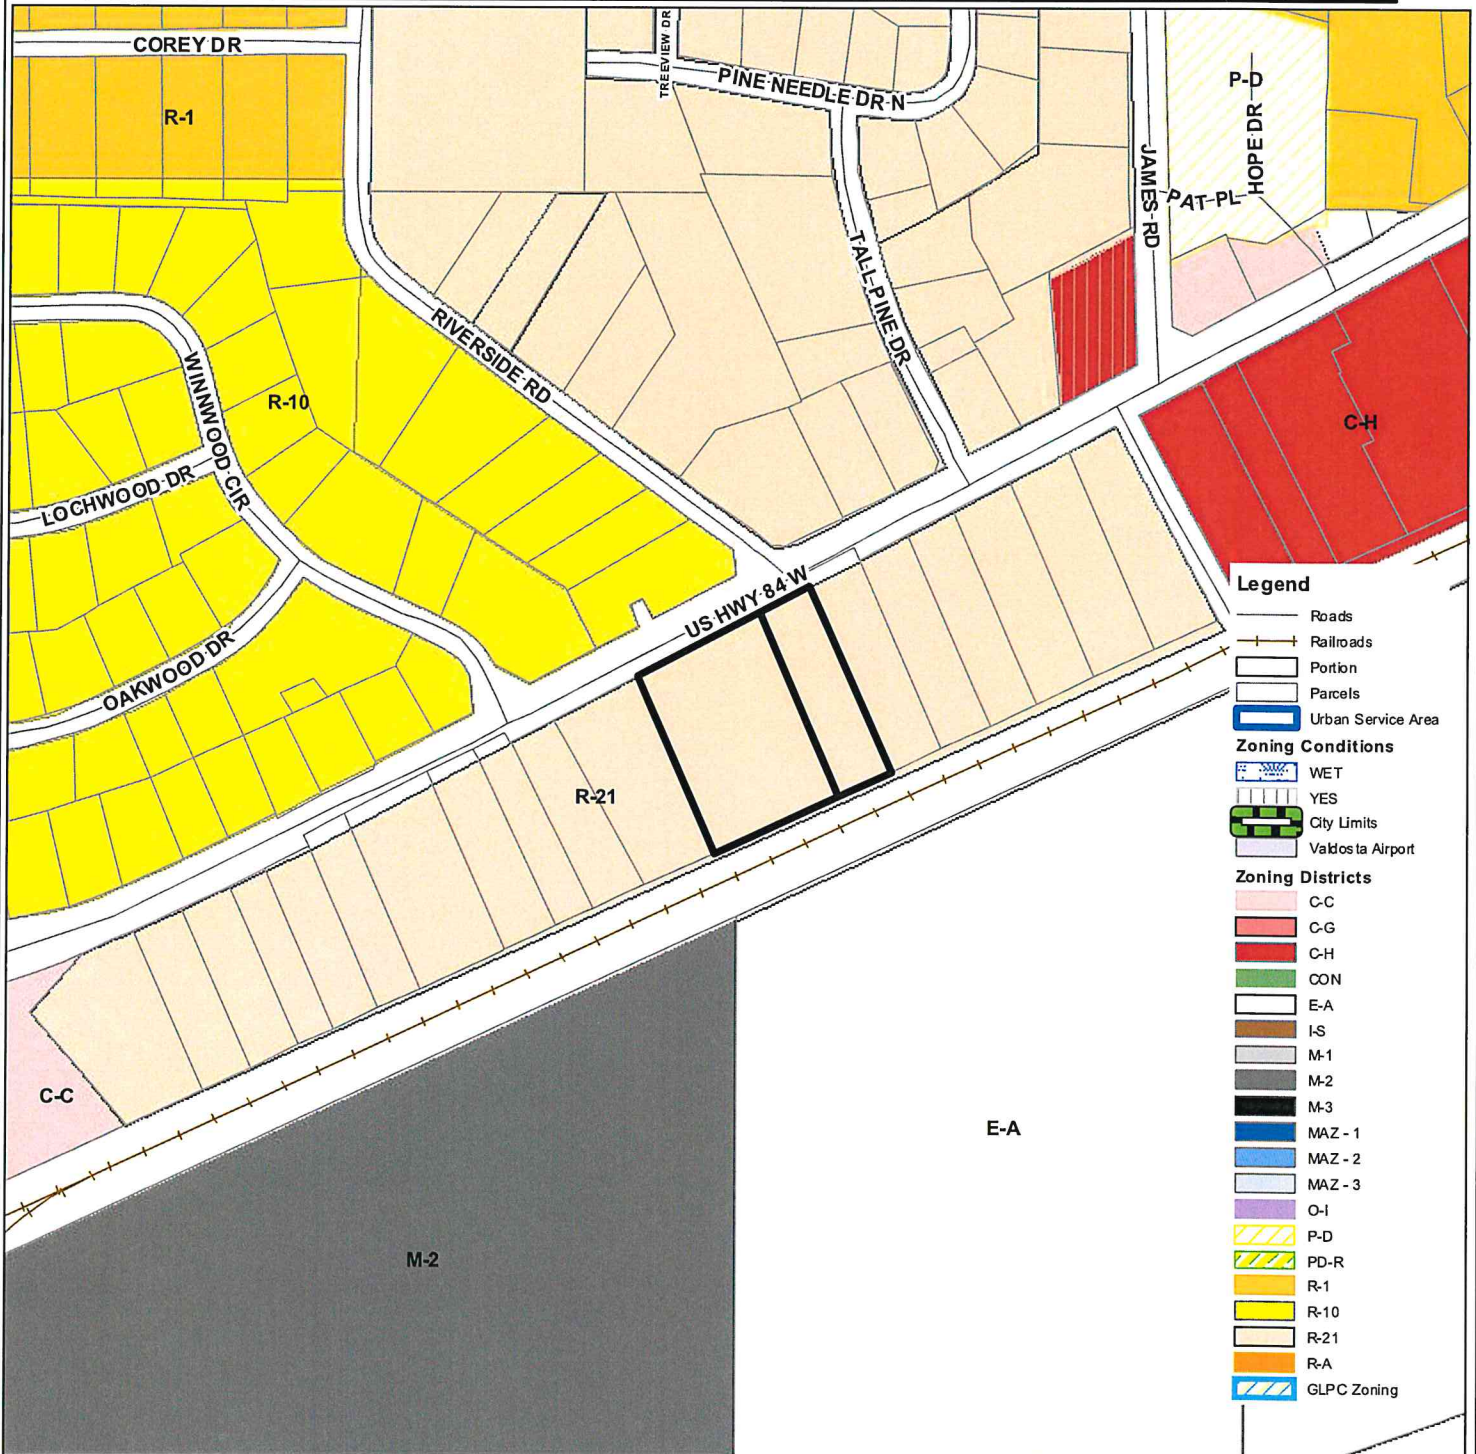

REZ-2022-15

Zoning Location Map

Gary O'Neal
Rezoning Request

CURRENT ZONING: R-21
PROPOSED ZONING: C-H

Legend

- Roads
- Railroads
- Portion
- Parcels
- Urban Service Area
- Zoning Conditions**
- WET
- YES
- City Limits
- Valdosta Airport
- Zoning Districts**
- C-C
- C-G
- C-H
- CON
- E-A
- IS
- M-1
- M-2
- M-3
- MAZ - 1
- MAZ - 2
- MAZ - 3
- O-I
- P-D
- PD-R
- R-1
- R-10
- R-21
- R-A
- GLPC Zoning