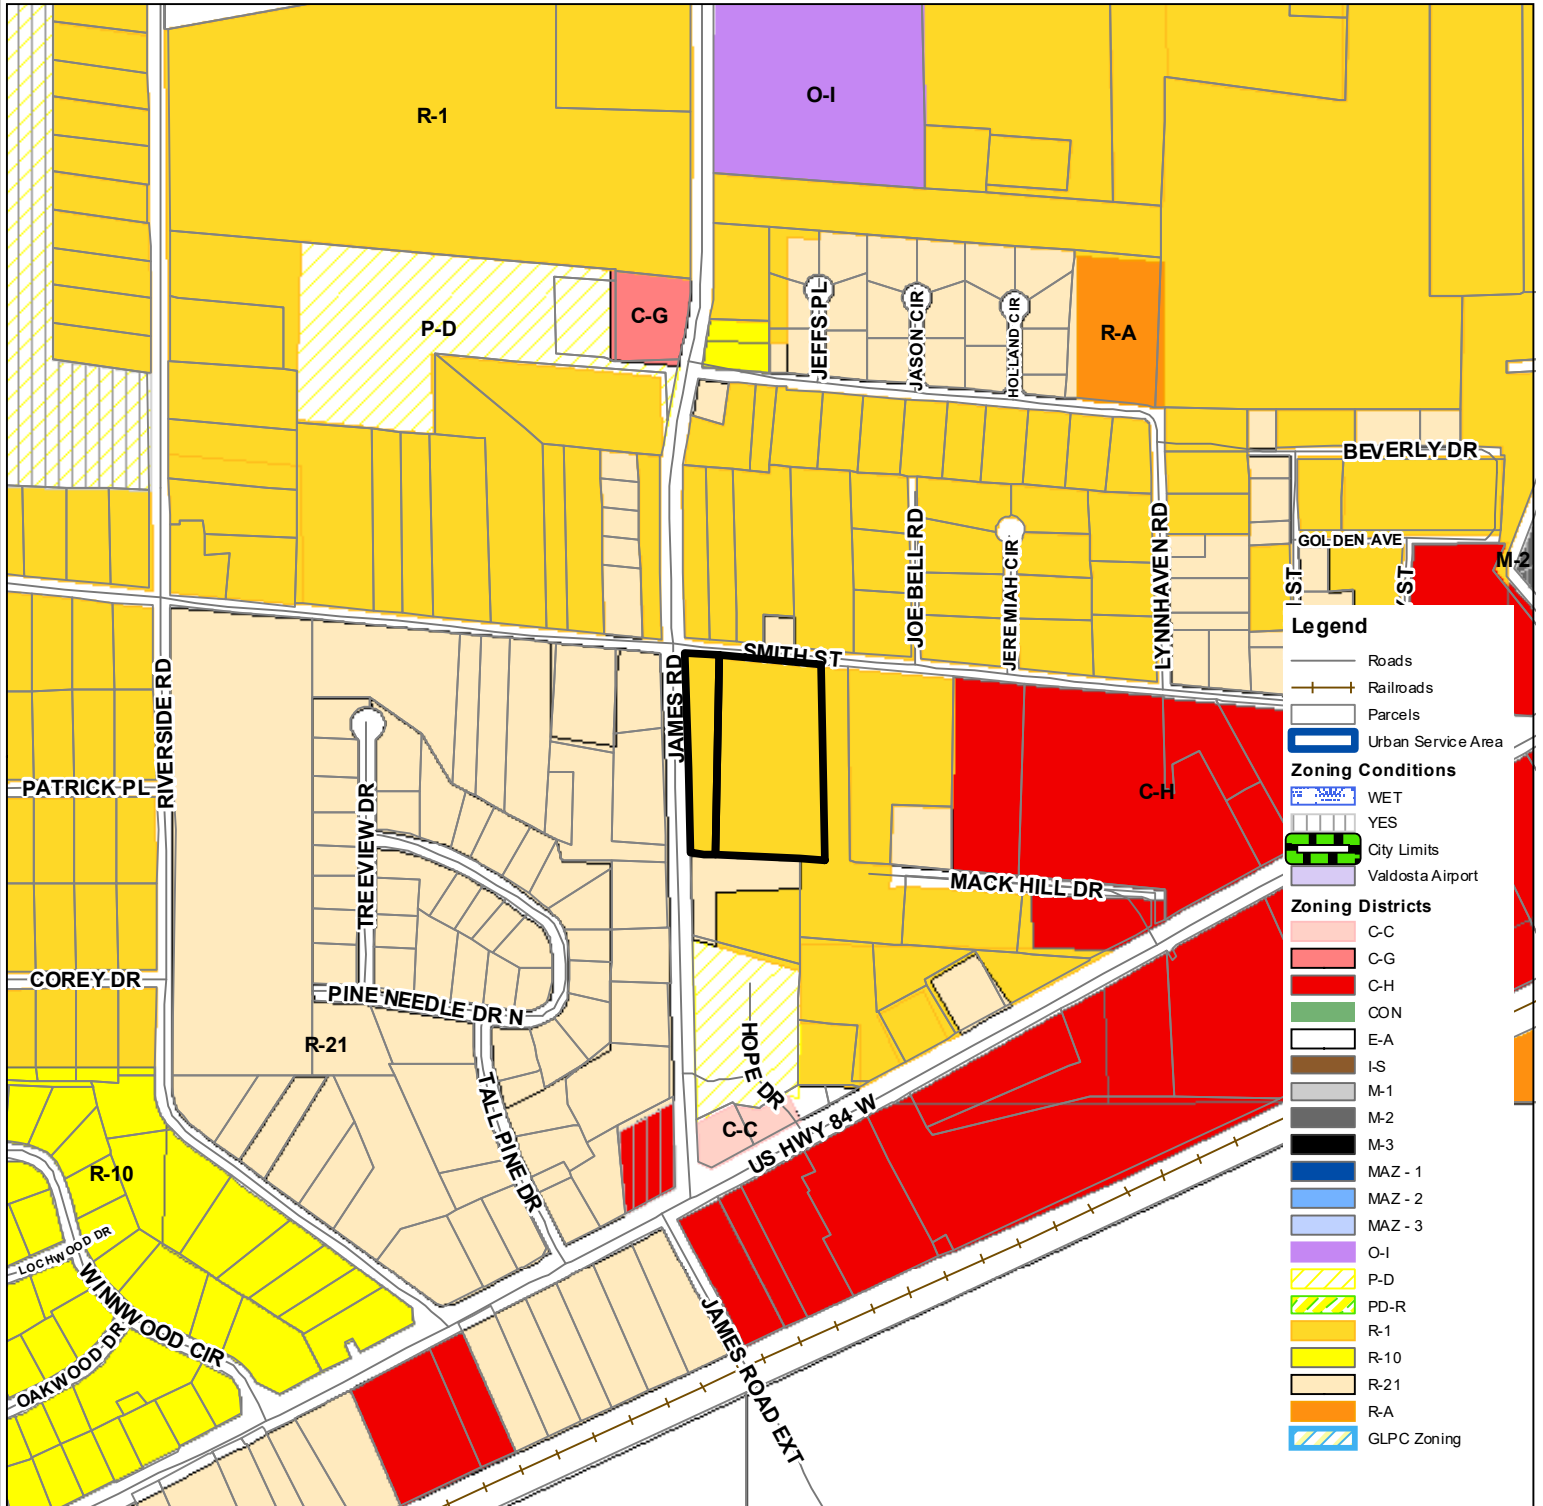

REZ-2023-03

Zoning Location Map

Flannigan
Rezoning Request

CURRENT ZONING: R-1
PROPOSED ZONING: P-D

Legend

- Roads
- Railroads
- Parcels
- Urban Service Area

Zoning Conditions

- WET
- YES
- City Limits
- Valdosta Airport

Zoning Districts

- C-C
- C-G
- C-H
- CON
- E-A
- I-S
- M-1
- M-2
- M-3
- MAZ - 1
- MAZ - 2
- MAZ - 3
- O-I
- P-D
- PD-R
- R-1
- R-10
- R-21
- R-A
- GLPC Zoning