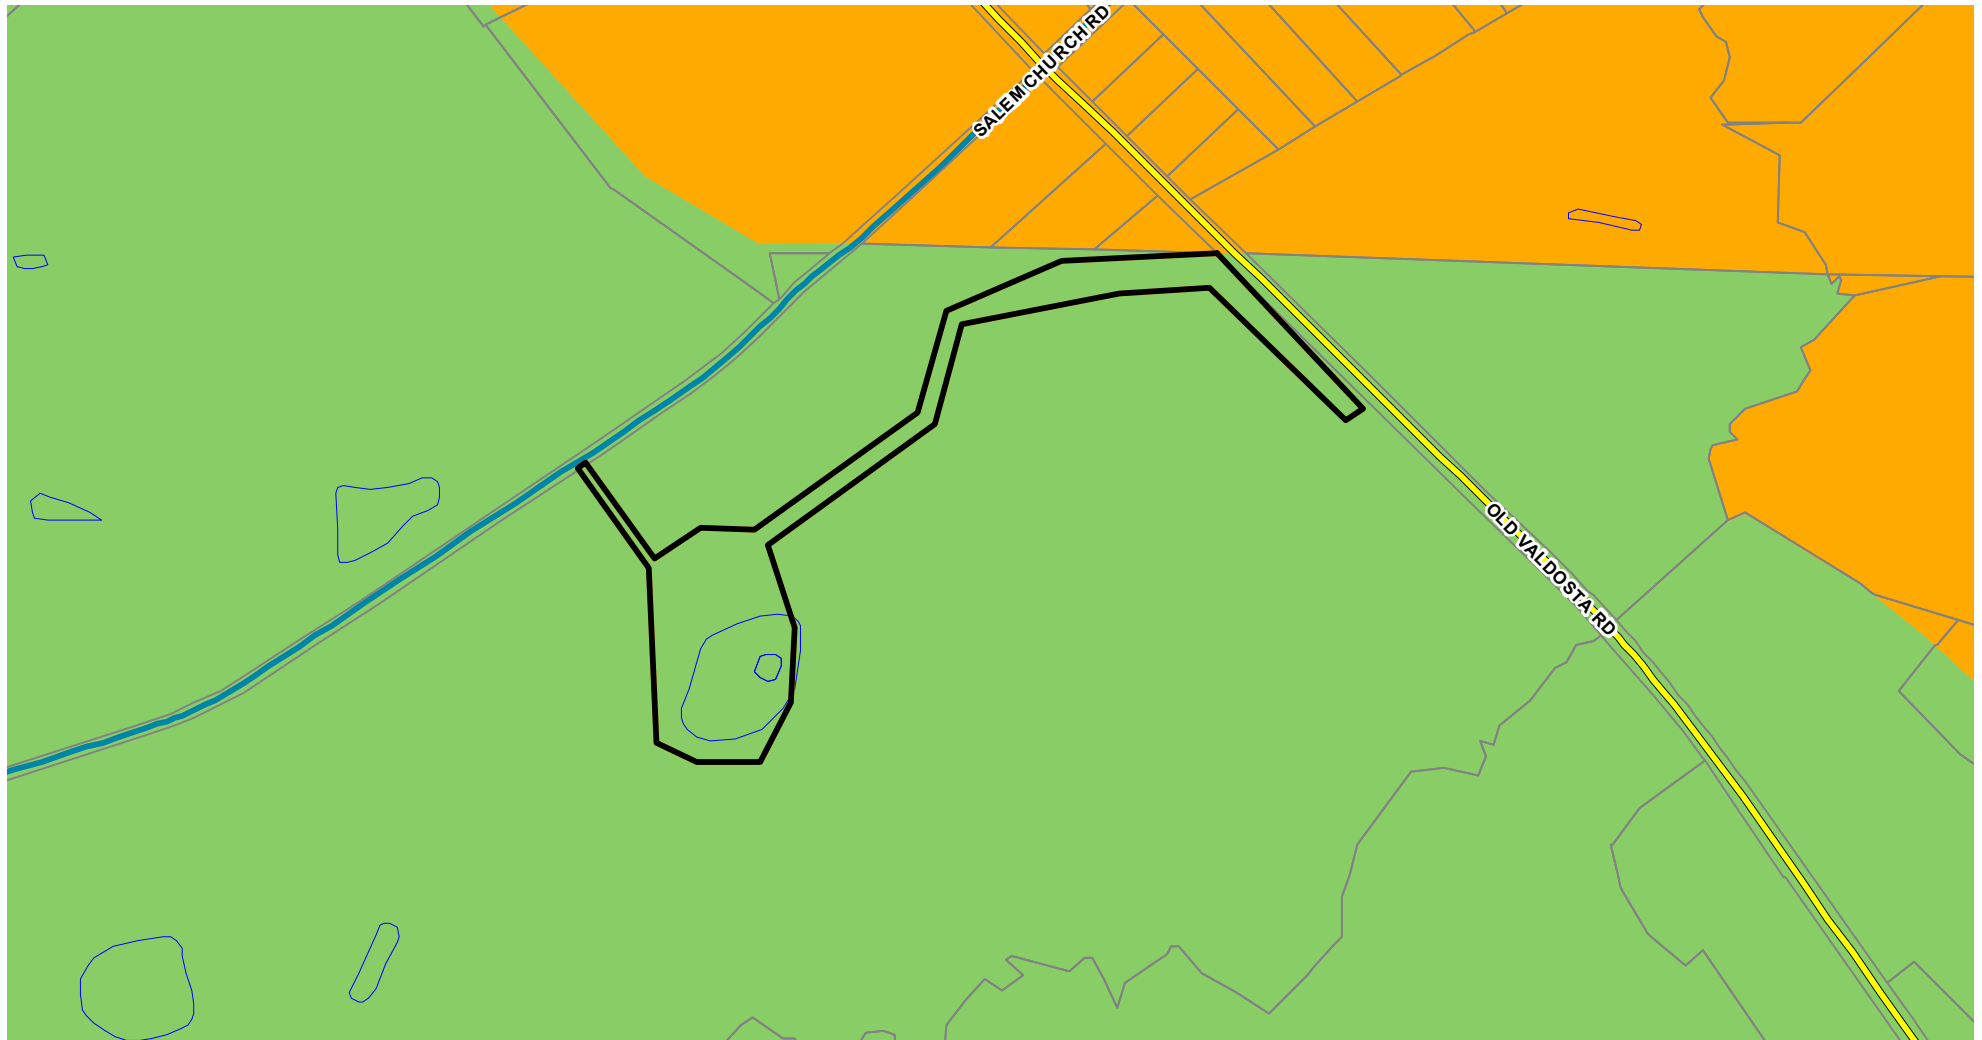

Gresham Event Venue Rezoning Request

Roads

Functional Classification

- 1, INTERSTATE
- 3, OTHER PRINCIPAL ARTERIAL
- 4, MINOR ARTERIAL
- 5, MAJOR COLLECTOR
- 6, MINOR COLLECTOR
- 7, LOCAL
- Railroads

- Urban Service Area
- City Limits
- Parcels
- Open Water

- Agriculture / Forestry
- Community Activity Center
- Downtown
- Established Residential
- Industrial Activity Center
- Industrial Area
- Institutional Activity Center
- Linear Greenspace/Trails
- Mill Town
- Moody Activity Zone
- Neighborhood Activity Center
- Park/Recreation/Conservation
- Public / Institutional
- Regional Activity Center
- Remerton Neighborhood Village
- Rural Activity Center
- Rural Residential
- Suburban Area
- Transitional Neighborhood
- Transportation/Communication/Utilities