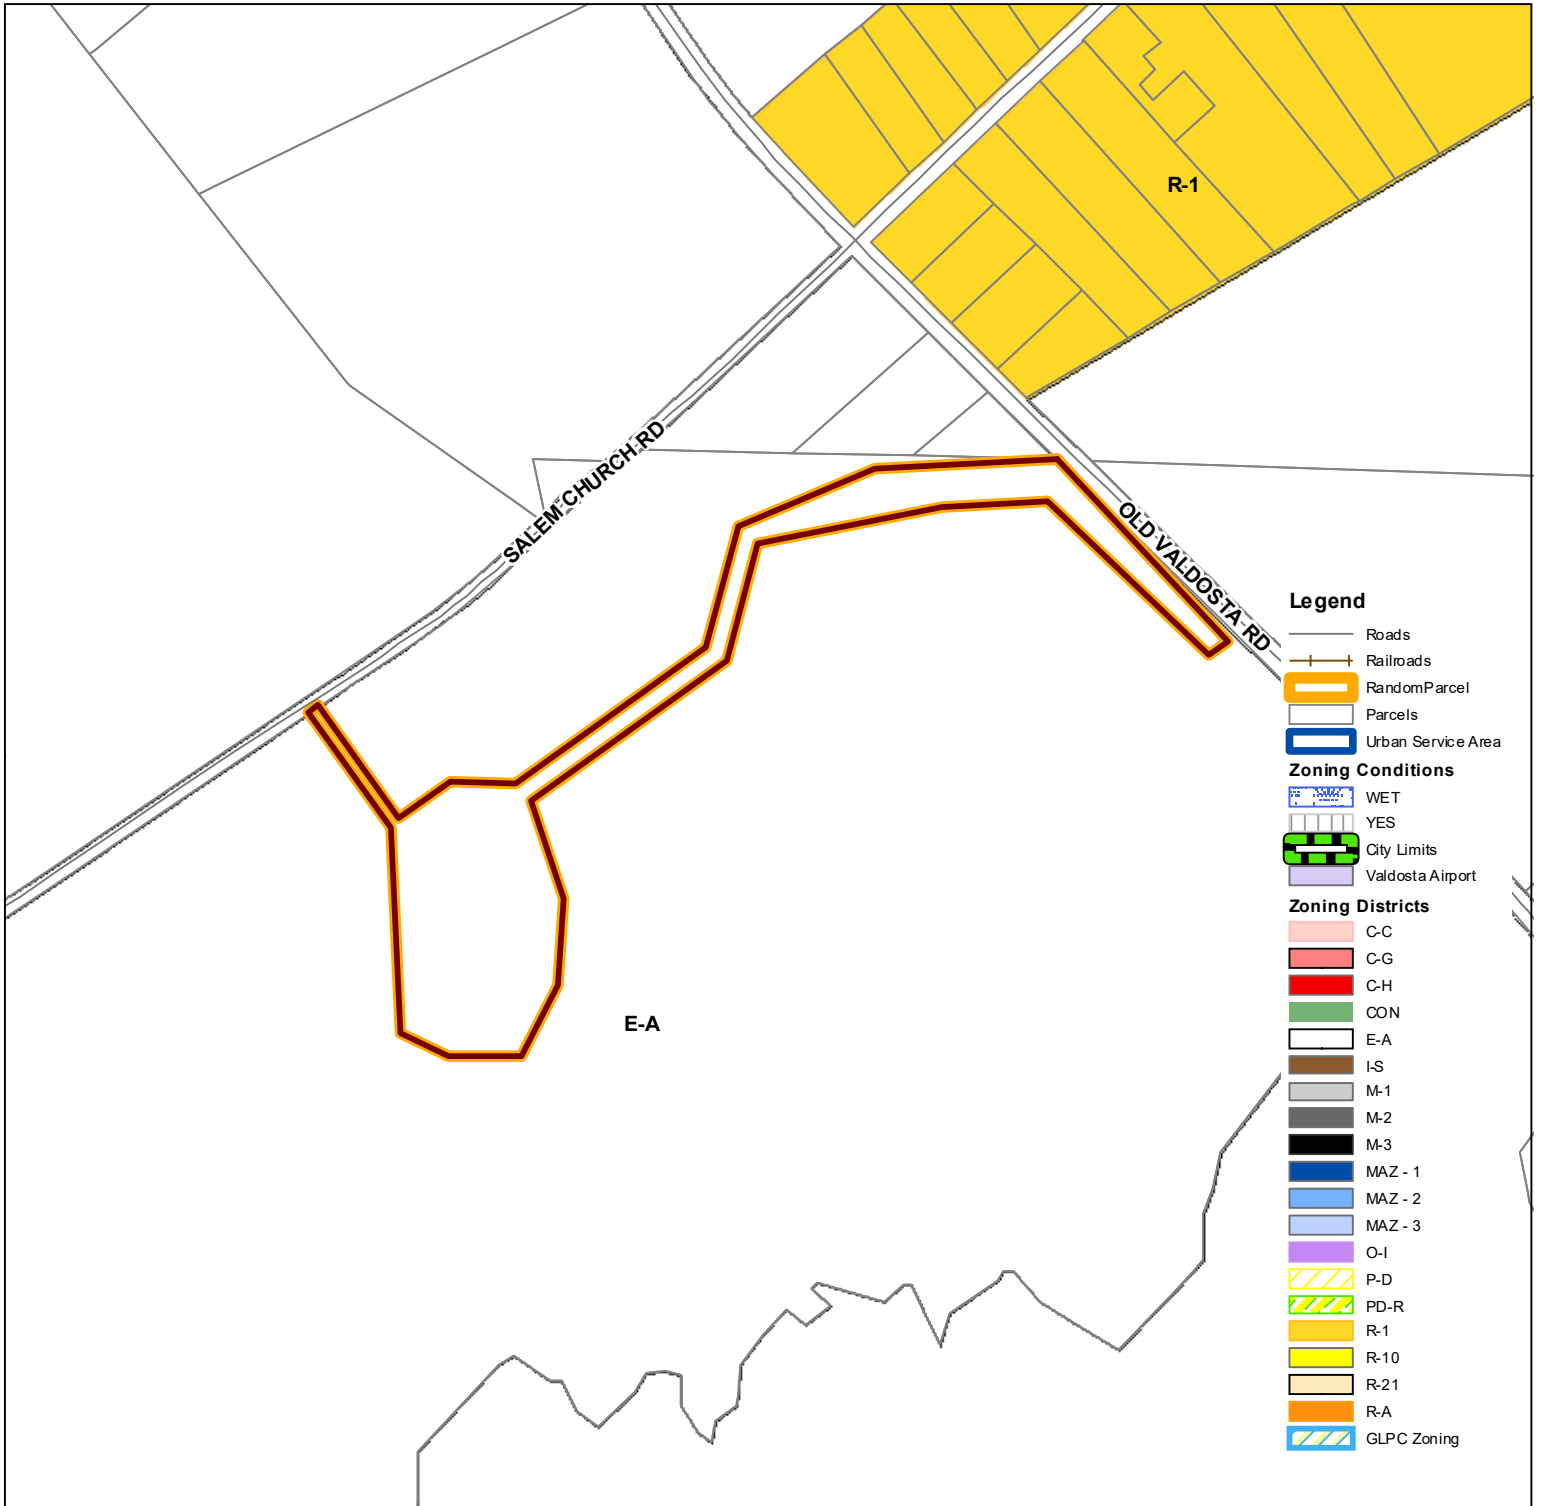

REZ-2024-01

Zoning Location Map

Gresham Event Venue
Rezoning Request

CURRENT ZONING: E-A
PROPOSED ZONING: PD-R

- Legend**
- Roads
 - Railroads
 - Random Parcel
 - Parcels
 - Urban Service Area
- Zoning Conditions**
- WET
 - YES
 - City Limits
 - Valdosta Airport
- Zoning Districts**
- C-C
 - C-G
 - C-H
 - CON
 - E-A
 - I-S
 - M-1
 - M-2
 - M-3
 - MAZ - 1
 - MAZ - 2
 - MAZ - 3
 - O-I
 - P-D
 - PD-R
 - R-1
 - R-10
 - R-21
 - R-A
 - GLPC Zoning