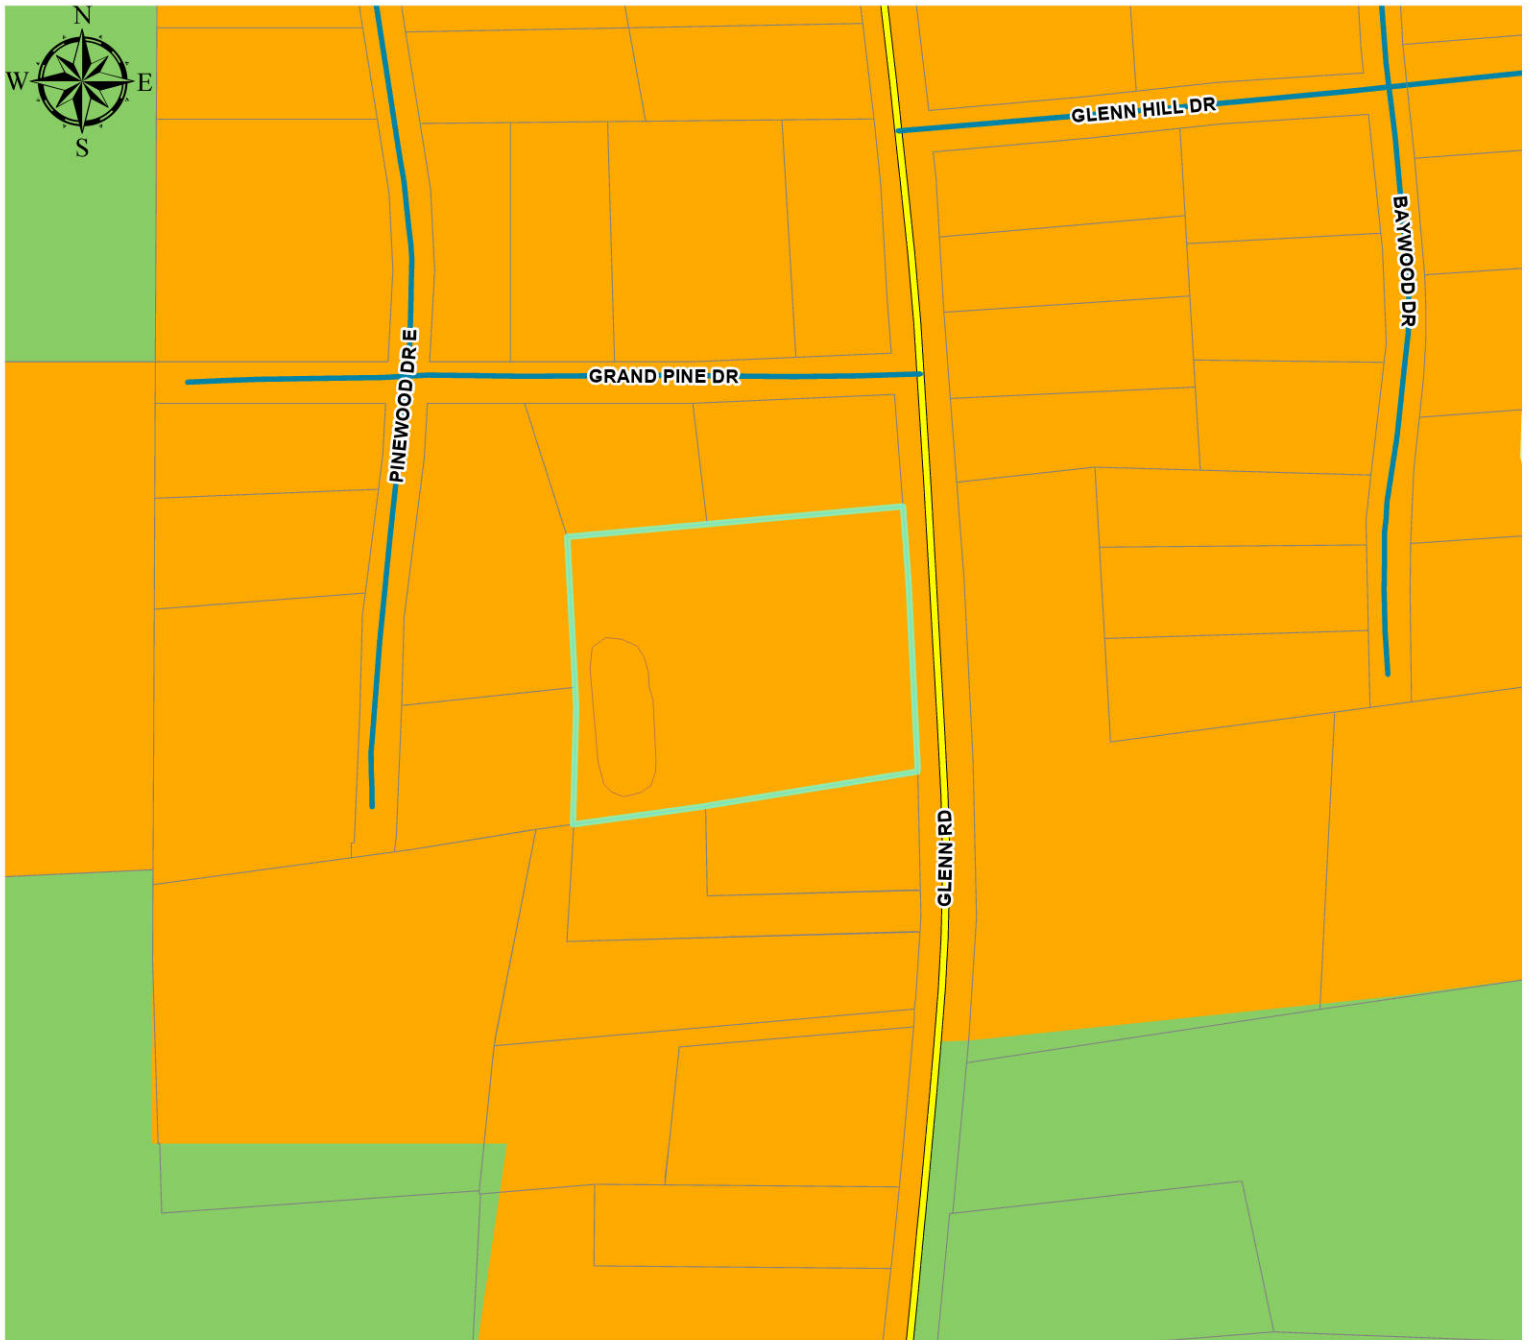

Carter Rezoning Request

Roads

Functional Classification

- 1, INTERSTATE
- 3, OTHER PRINCIPAL ARTERIAL
- 4, MINOR ARTERIAL
- 5, MAJOR COLLECTOR
- 6, MINOR COLLECTOR
- 7, LOCAL
- Railroads

Character Areas

- Agriculture / Forestry
- Community Activity Center
- Downtown
- Established Residential
- Industrial Activity Center
- Industrial Area

Legend

- Institutional Activity Center
- Linear Greenspace/Trails
- Mill Town
- Moody Activity Zone
- Neighborhood Activity Center
- Park/Recreation/Conservation
- Public / Institutional
- Regional Activity Center
- Remerton Neighborhood Village
- Rural Activity Center
- Rural Residential
- Suburban Area
- Transitional Neighborhood
- Transportation/Communication/Utilities