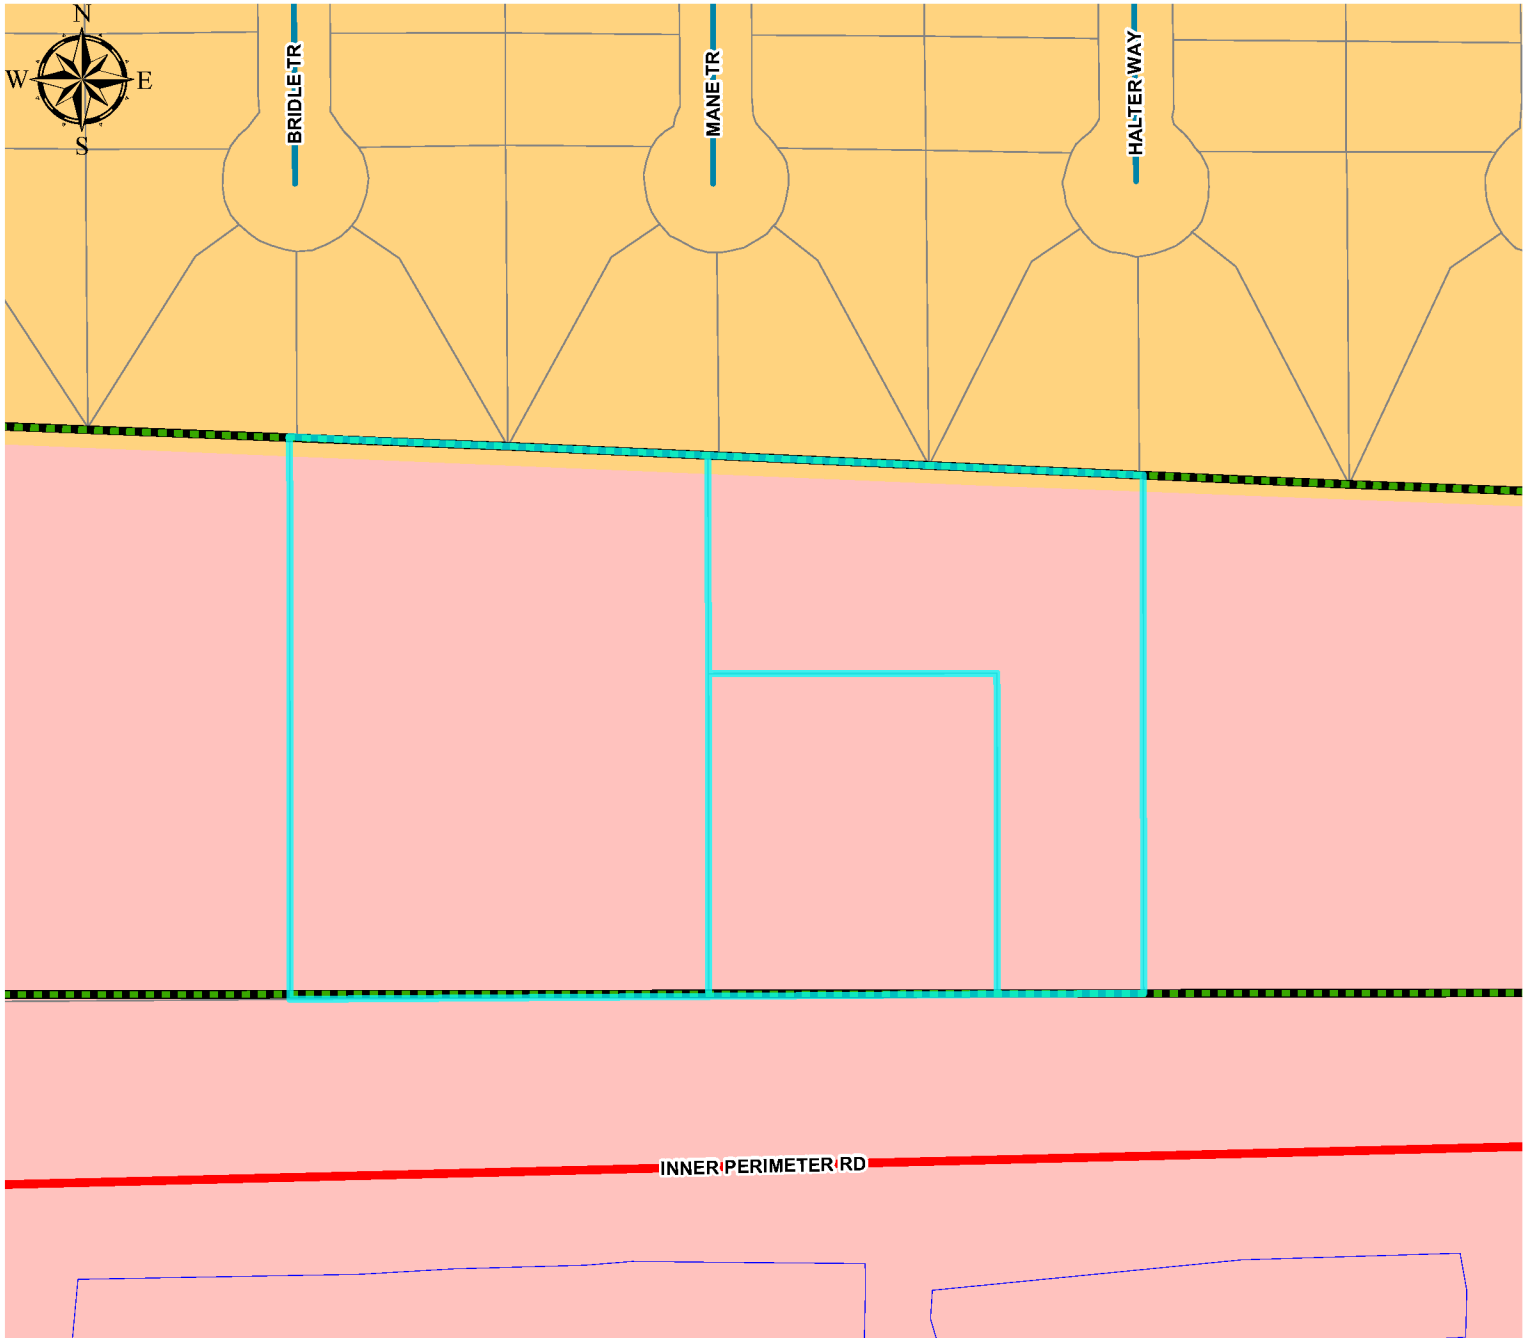

## U-Haul Valdosta Rezoning Request

### Roads

### Legend

- Institutional Activity Center
- Linear Greenspace/Trails
- Mill Town
- Moody Activity Zone
- Neighborhood Activity Center
- Park/Recreation/Conservation
- Public / Institutional
- Regional Activity Center
- Remerton Neighborhood Village
- Rural Activity Center
- Rural Residential
- Suburban Area
- Transitional Neighborhood
- Transportation/Communication/Utilities