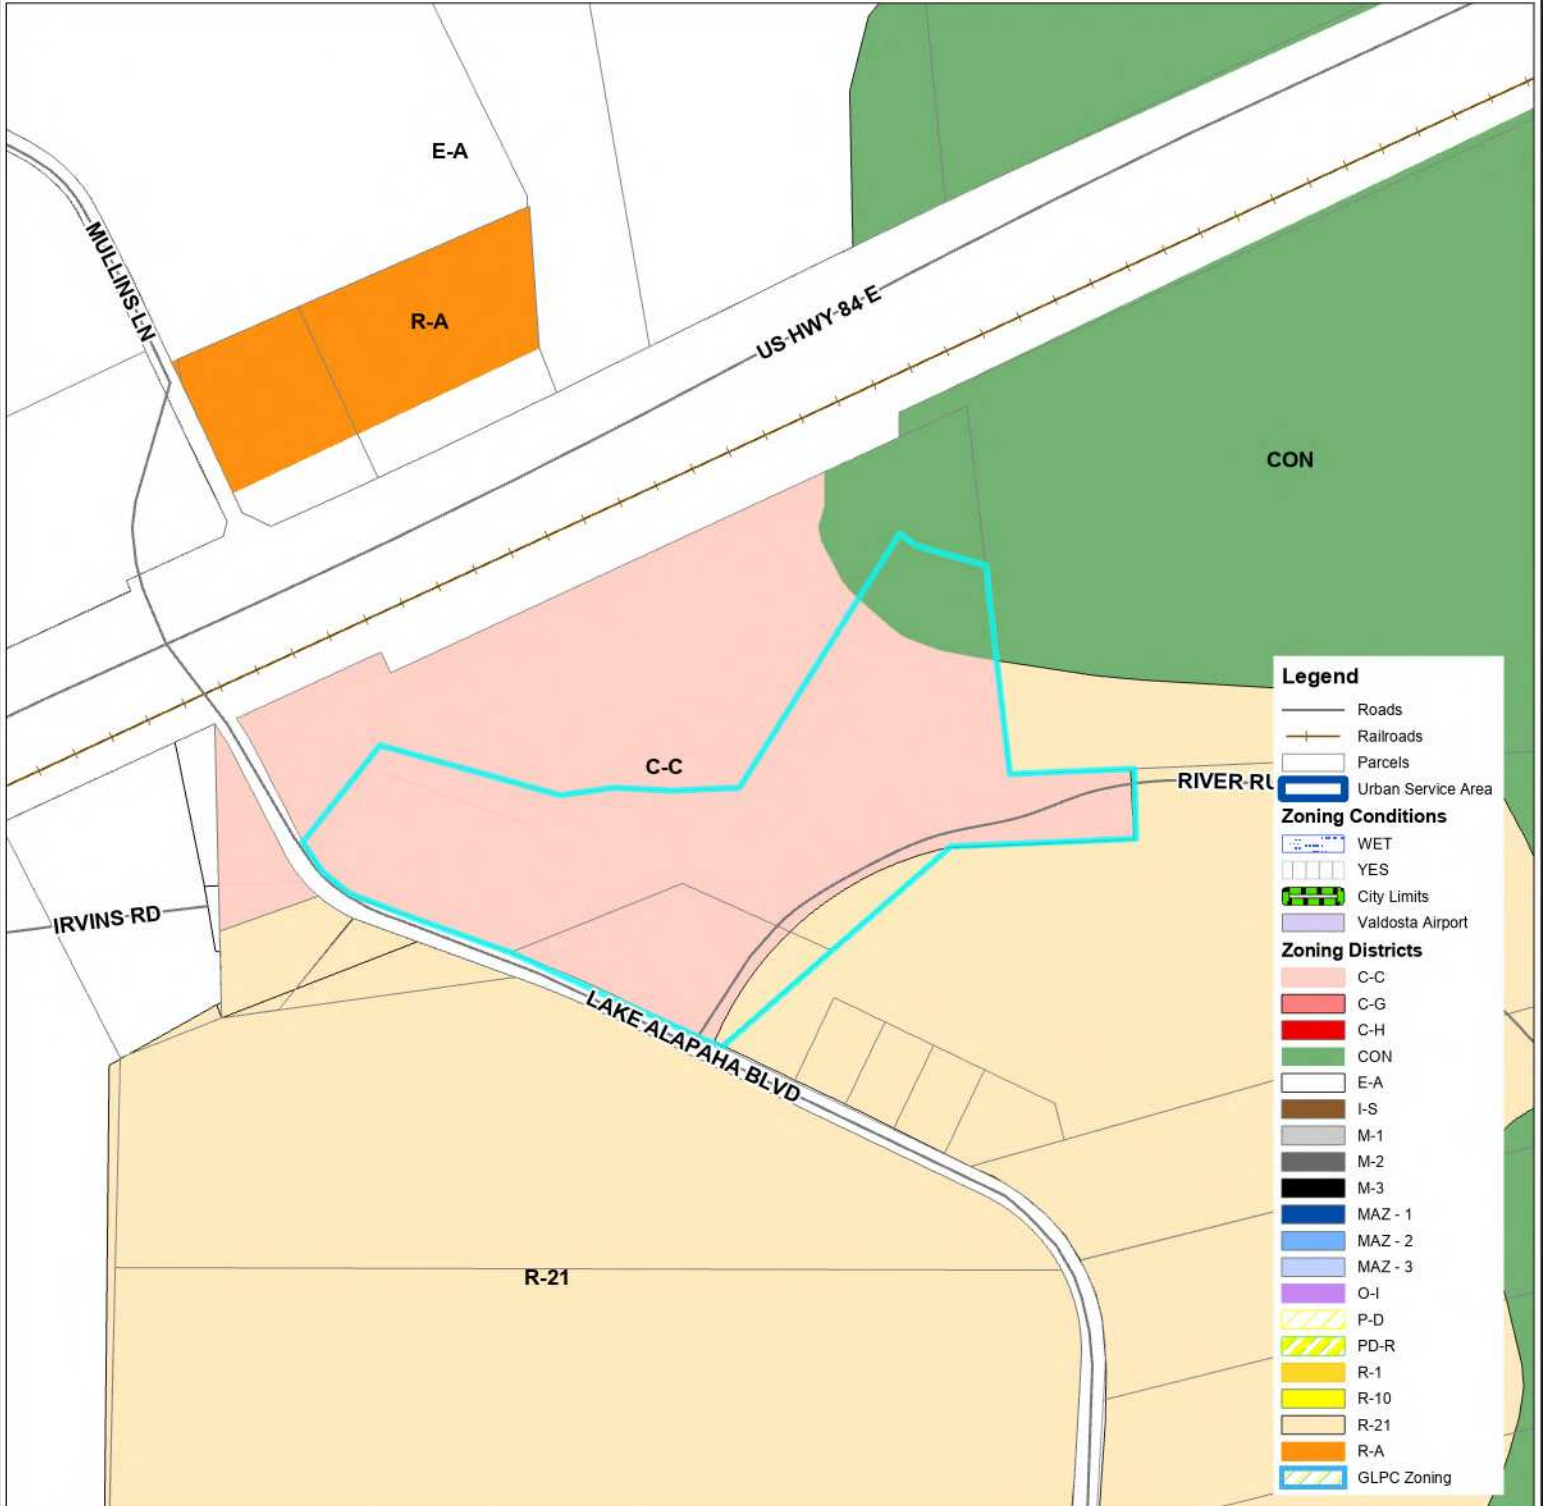

REZ-2025-04

Zoning Location Map

River Run Farm
Rezoning Request

CURRENT ZONING: C-C & CON
PROPOSED ZONING: R-21 & CON

Legend

- Roads
- Railroads
- Parcels
- Urban Service Area
- Zoning Conditions**
- WET
- YES
- City Limits
- Valdosta Airport
- Zoning Districts**
- C-C
- C-G
- C-H
- CON
- E-A
- I-S
- M-1
- M-2
- M-3
- MAZ - 1
- MAZ - 2
- MAZ - 3
- O-I
- P-D
- PD-R
- R-1
- R-10
- R-21
- R-A
- GLPC Zoning