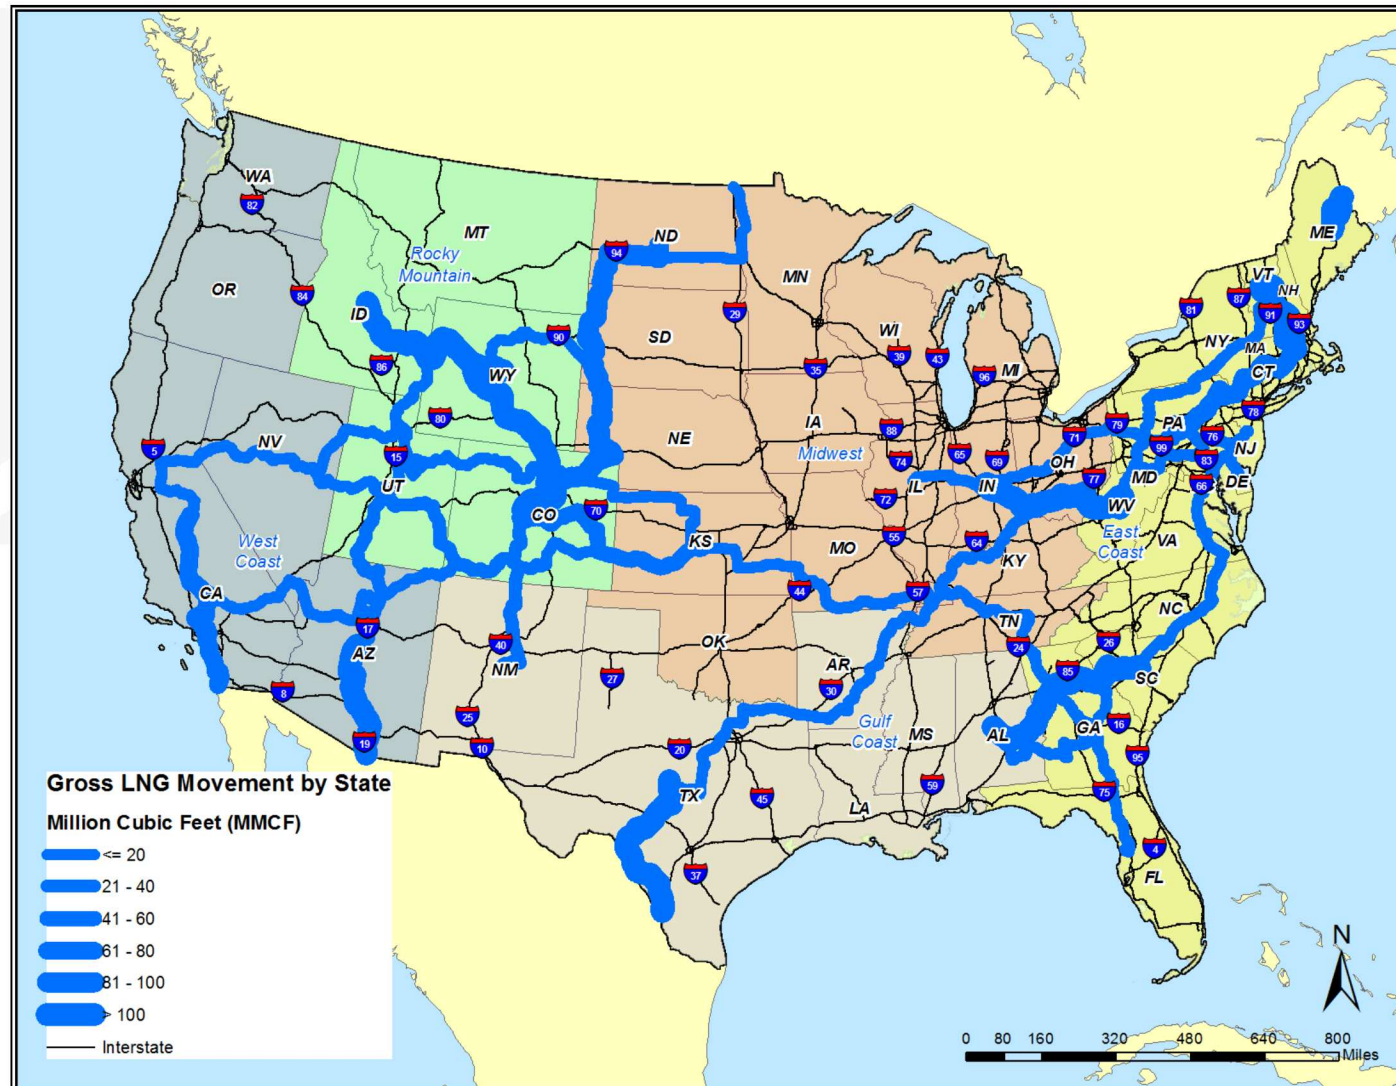

U.S. LNG Interstate Movements

Sources: EIA 2016
Annual Report,
Cambridge Systematics