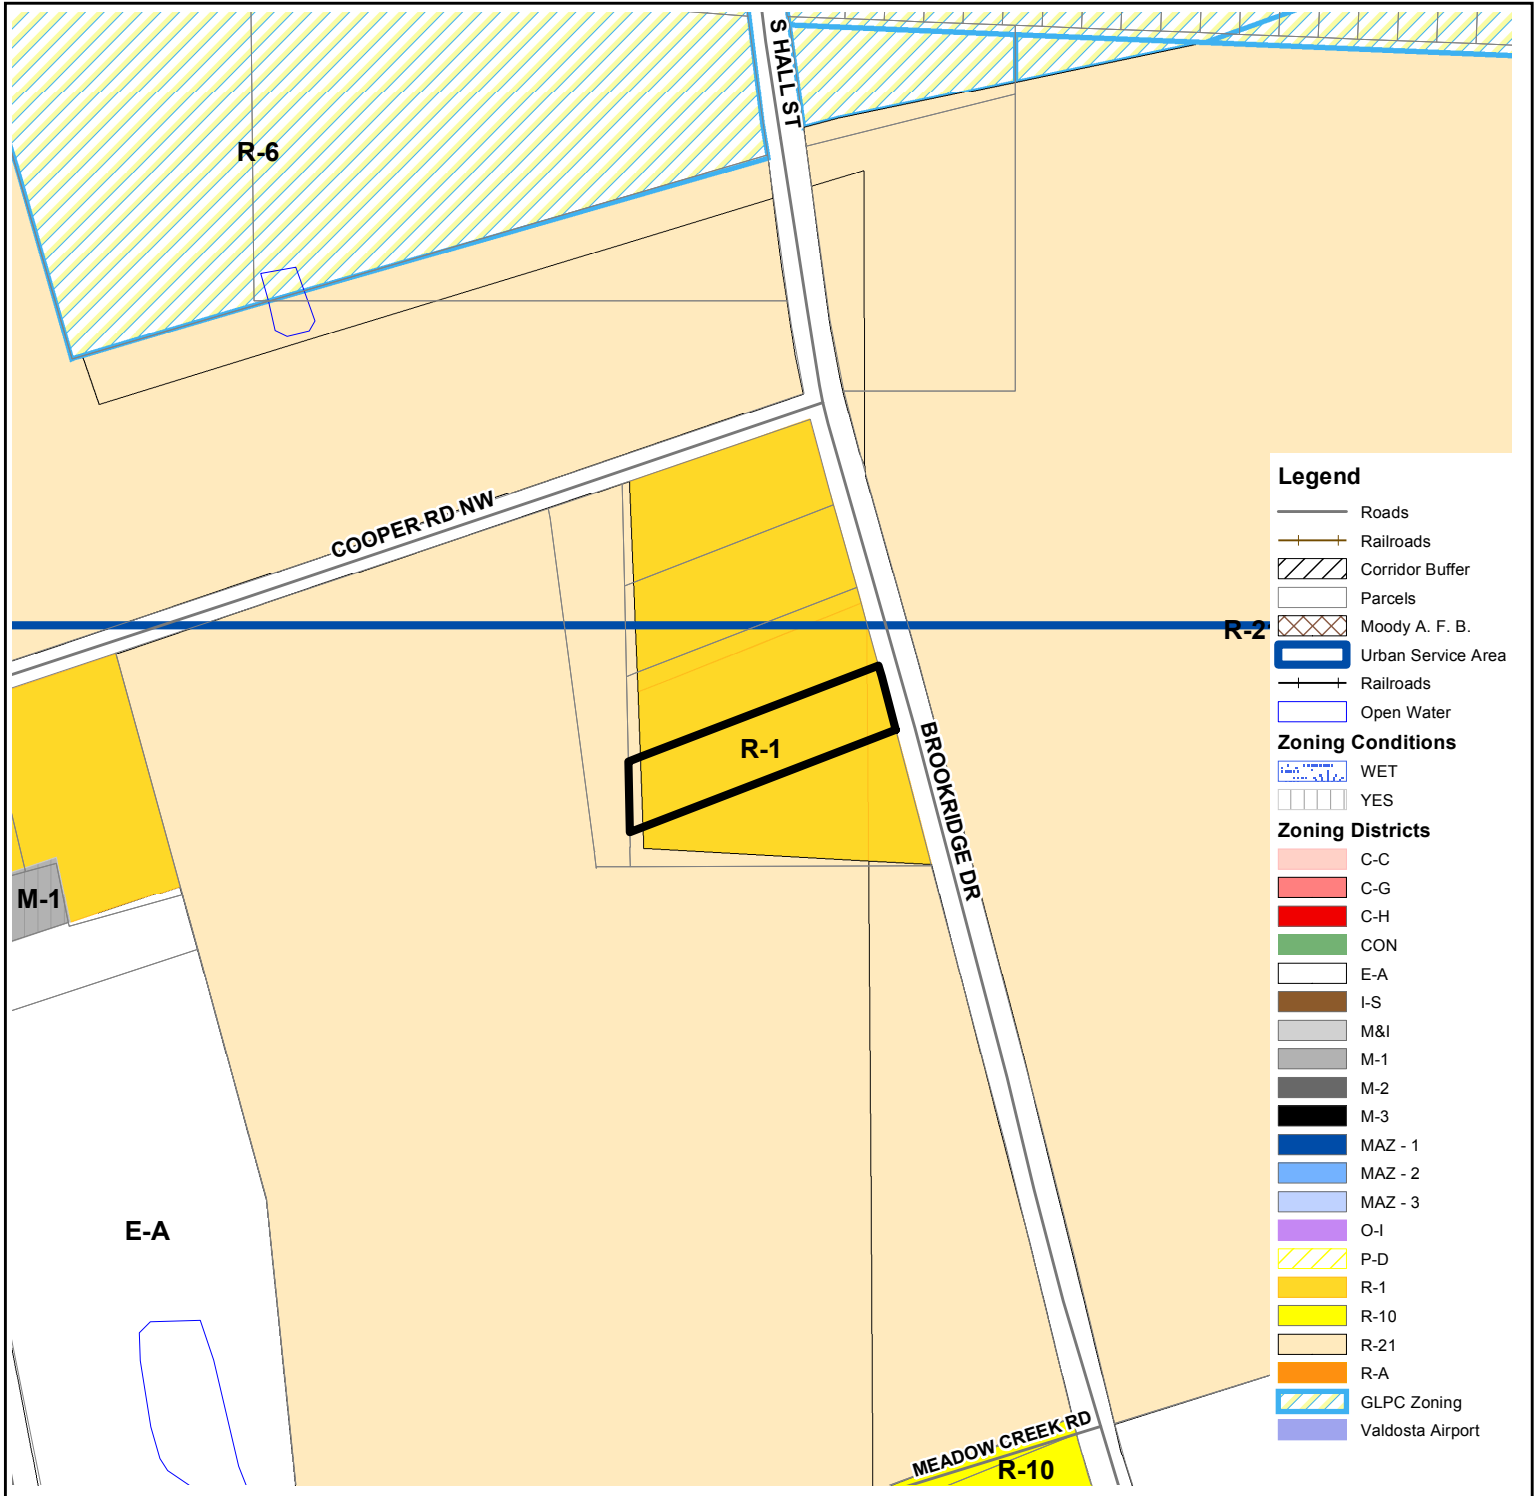

VAR-2017-05

Zoning Location Map

LOT 5 OF THE J. DUNCAN LEGGETTE ESTATE Variance Request

0

Feet
1,000

© 2008