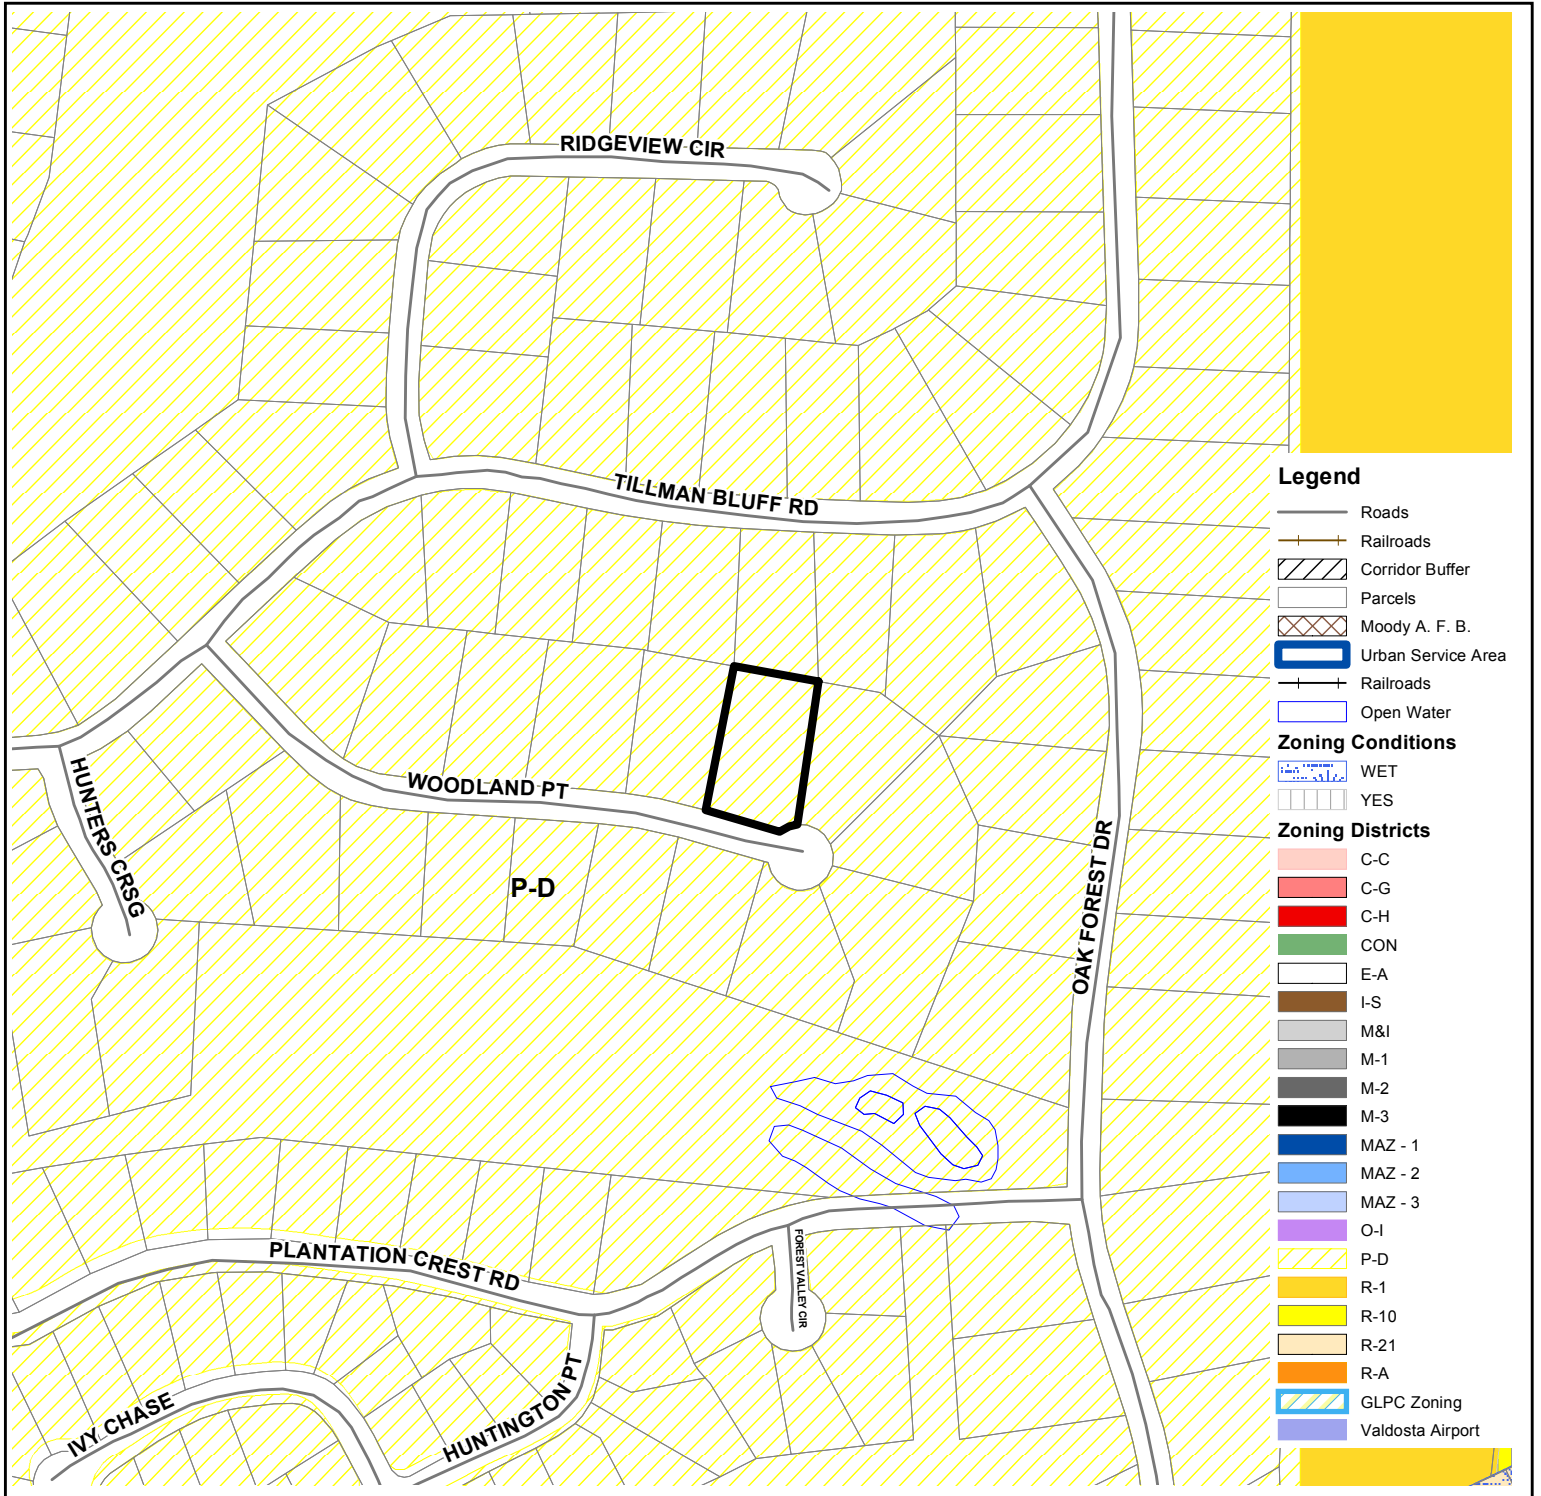

VAR-2017-08

Zoning Location Map

GREG BLAIS
Variance Request

0

Feet
1,000

© 2008