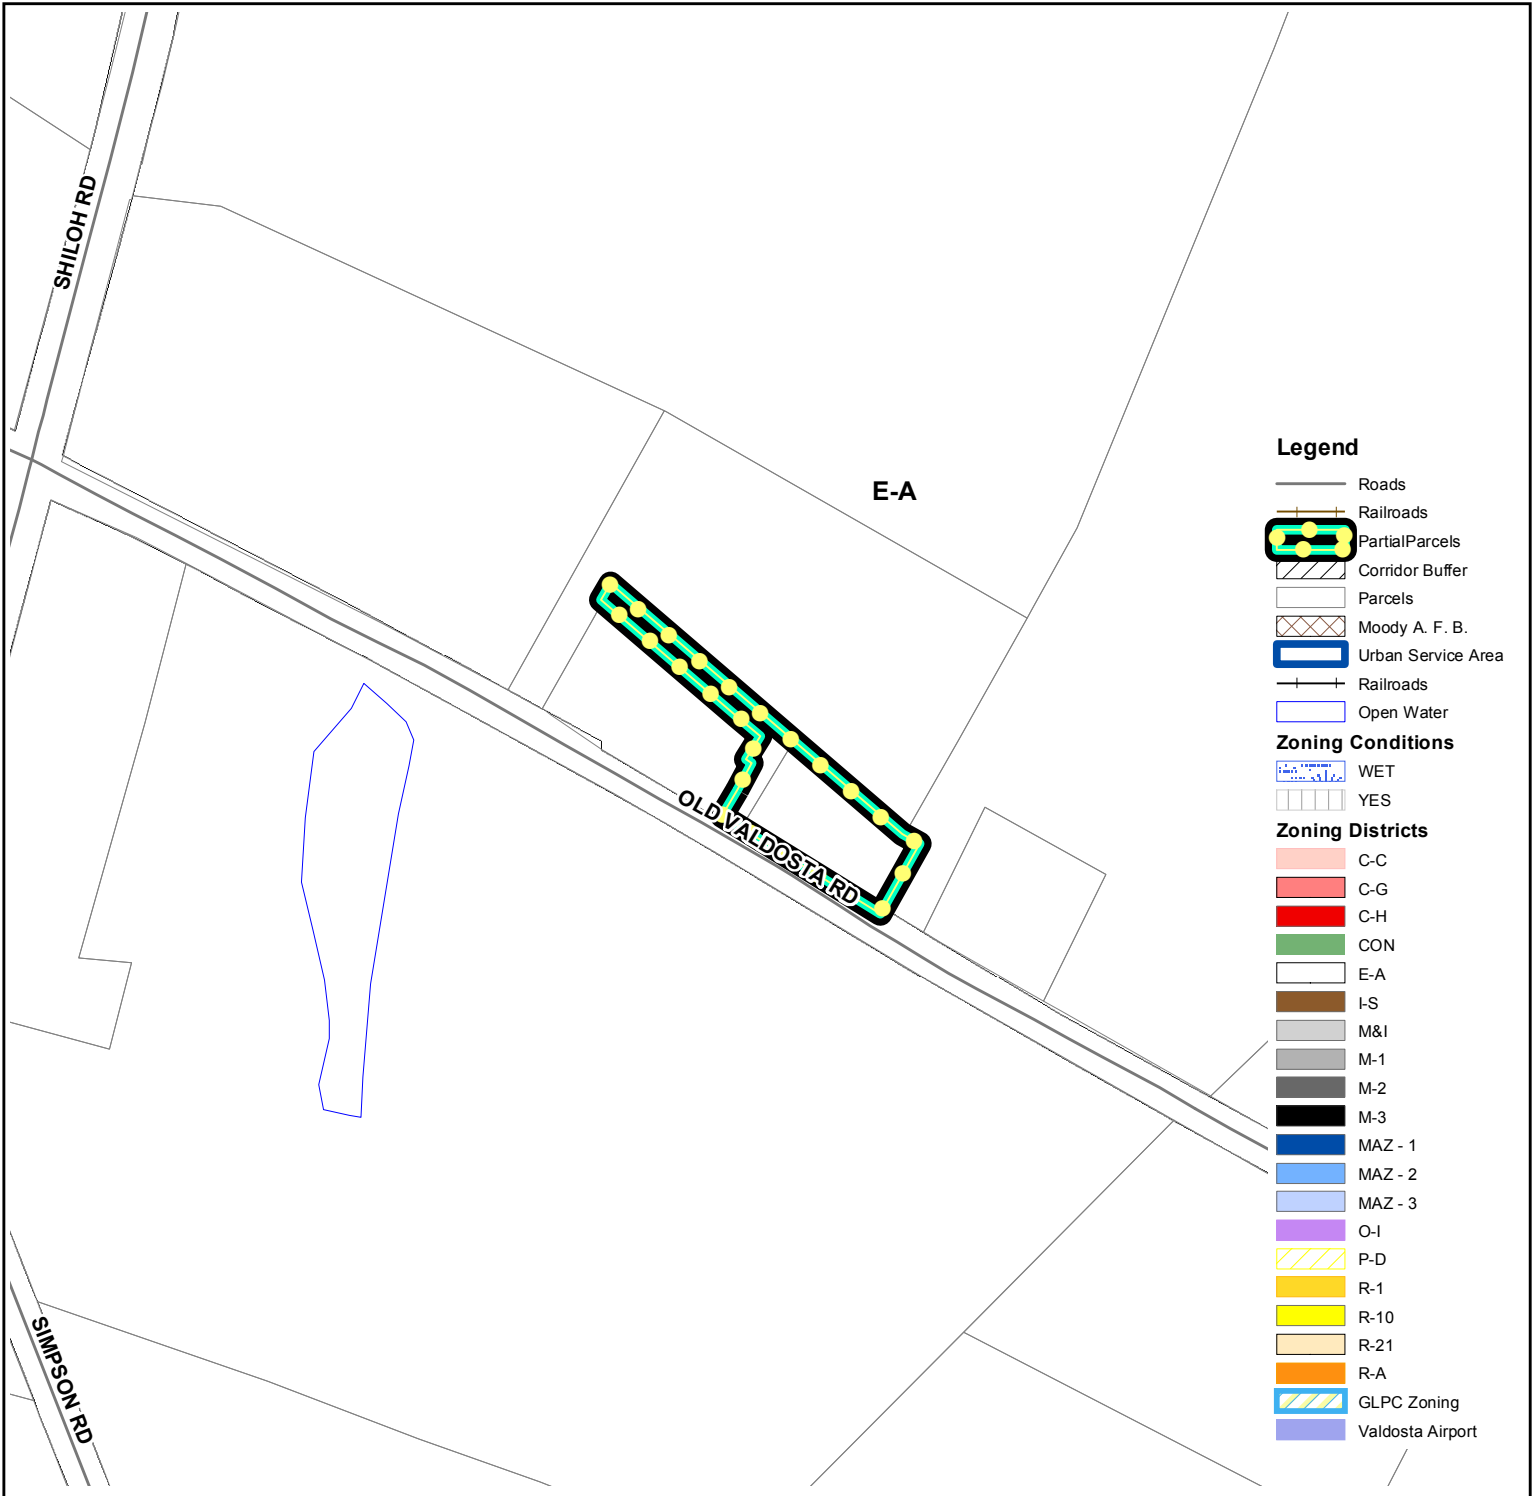

VAR-2017-09

Zoning Location Map

ROE PROPERTY Variance Request

0

Feet
1,000