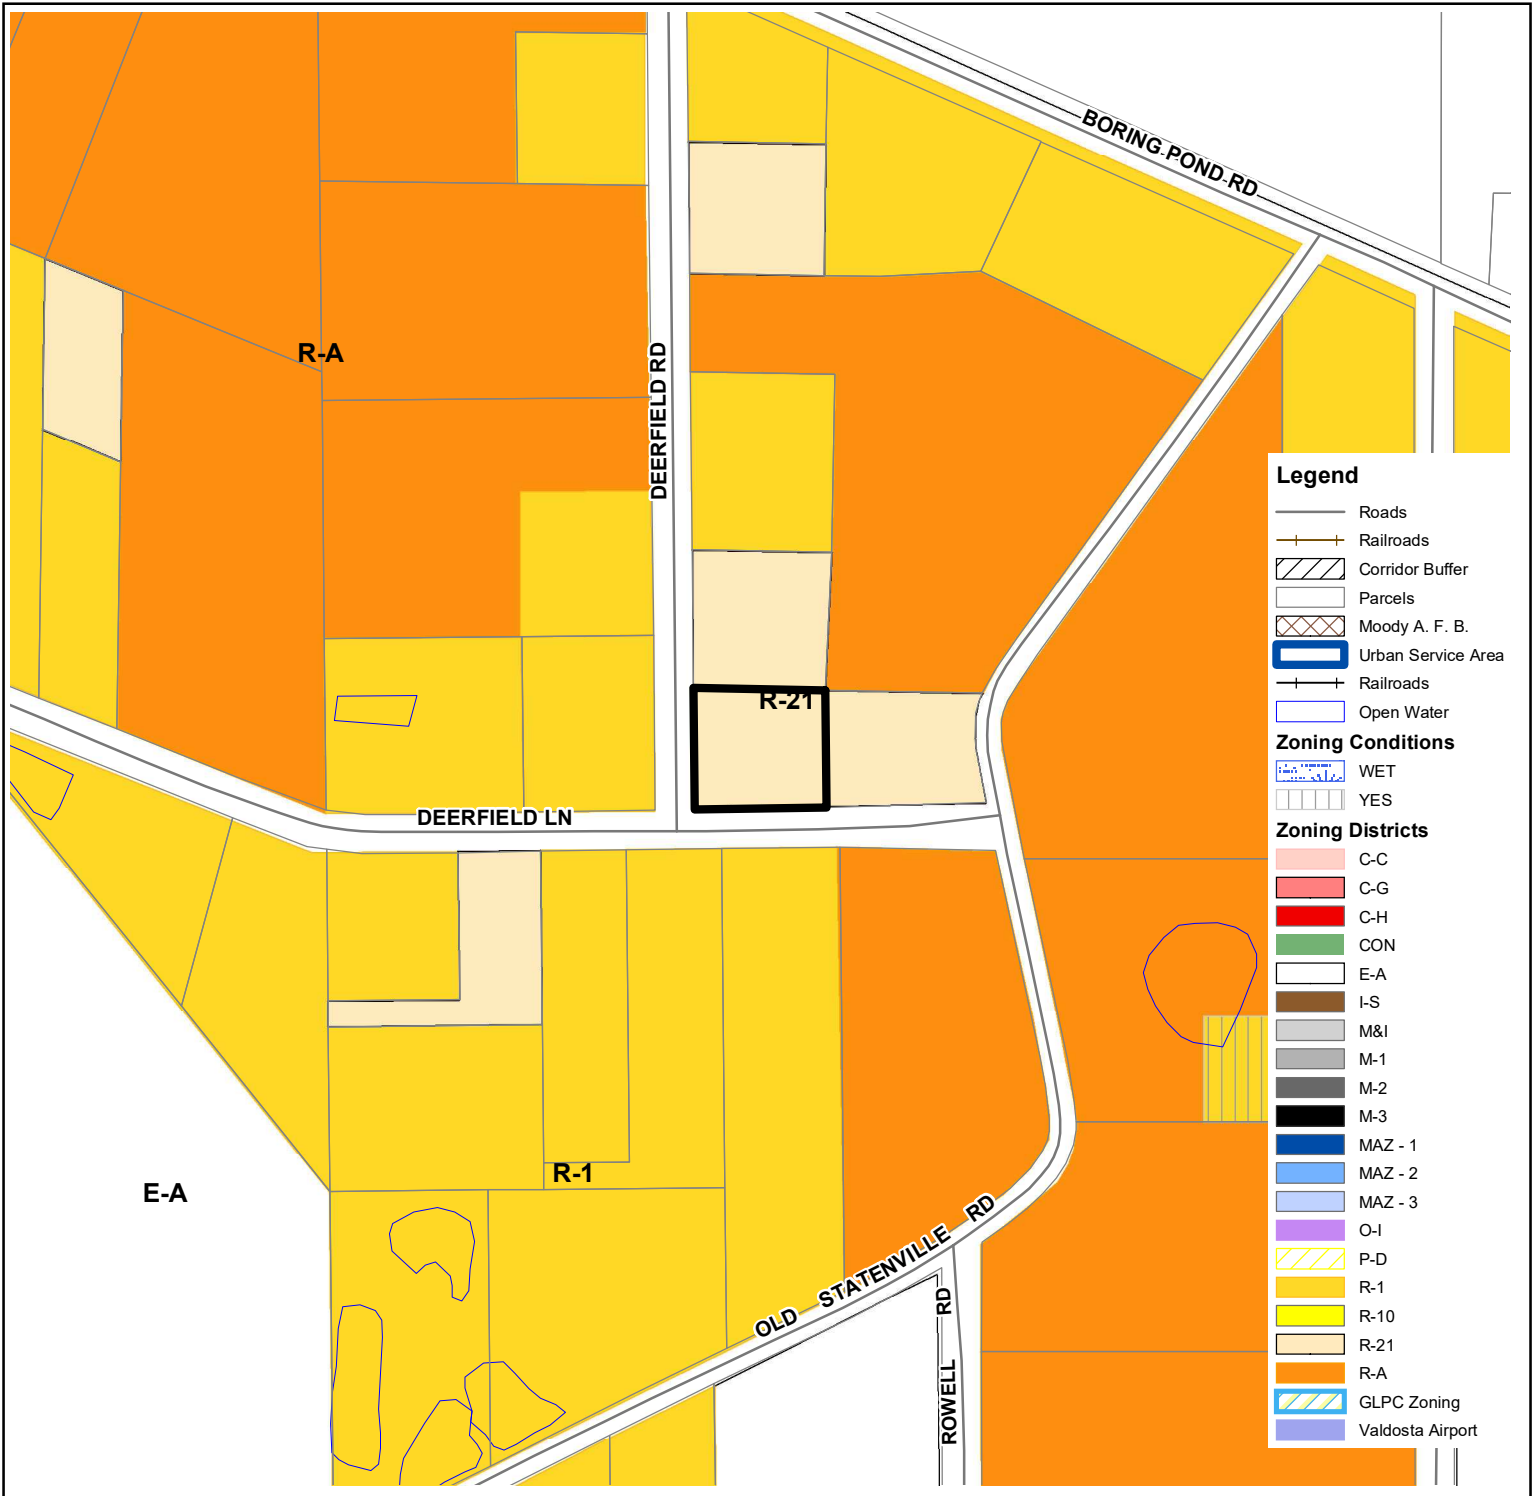

VAR-2017-14

Zoning Location Map

CASTEEN PROPERTY Variance Request

0

Feet
1,000

© 2008