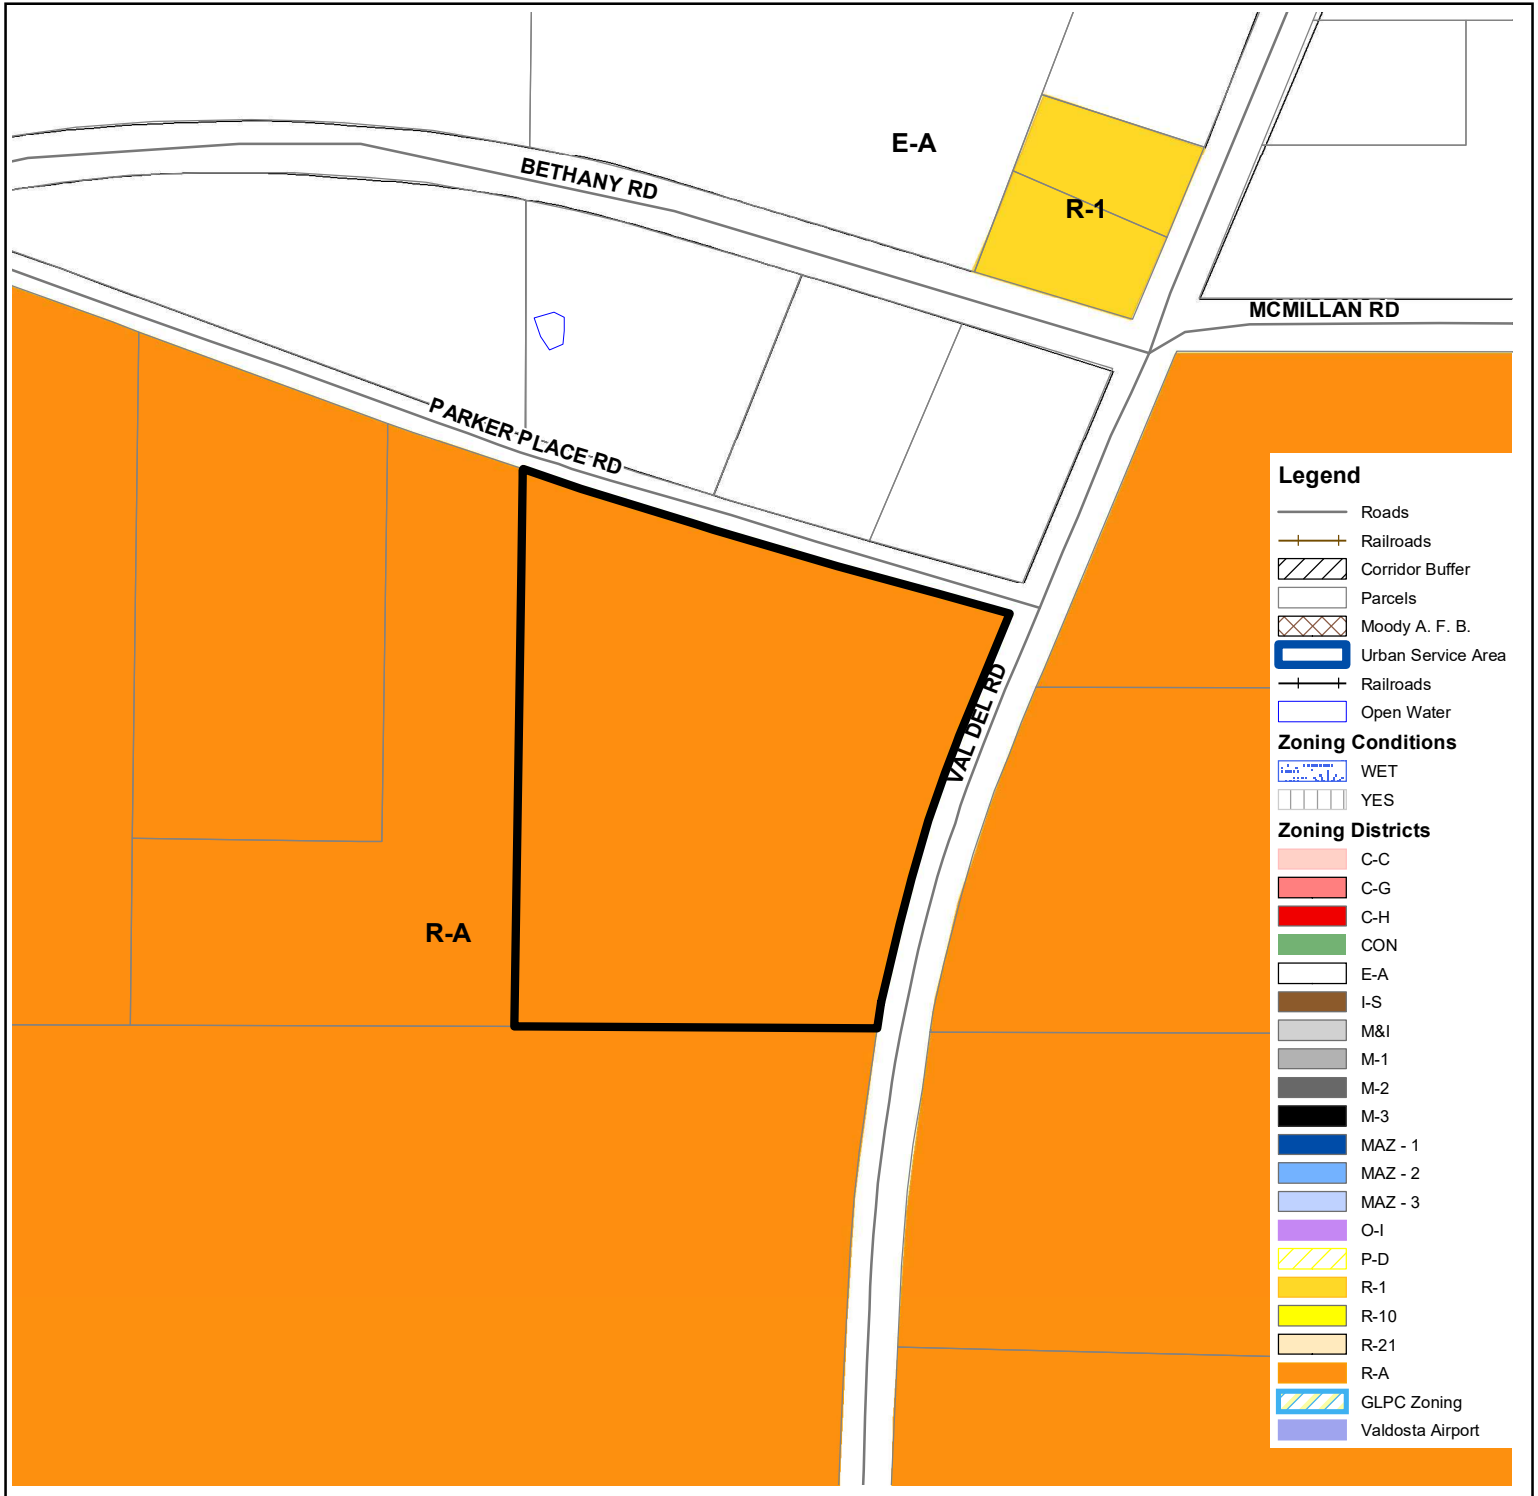

VAR-2017-15

Zoning Location Map

ADKINS PROPERTY Variance Request

0

Feet
1,000