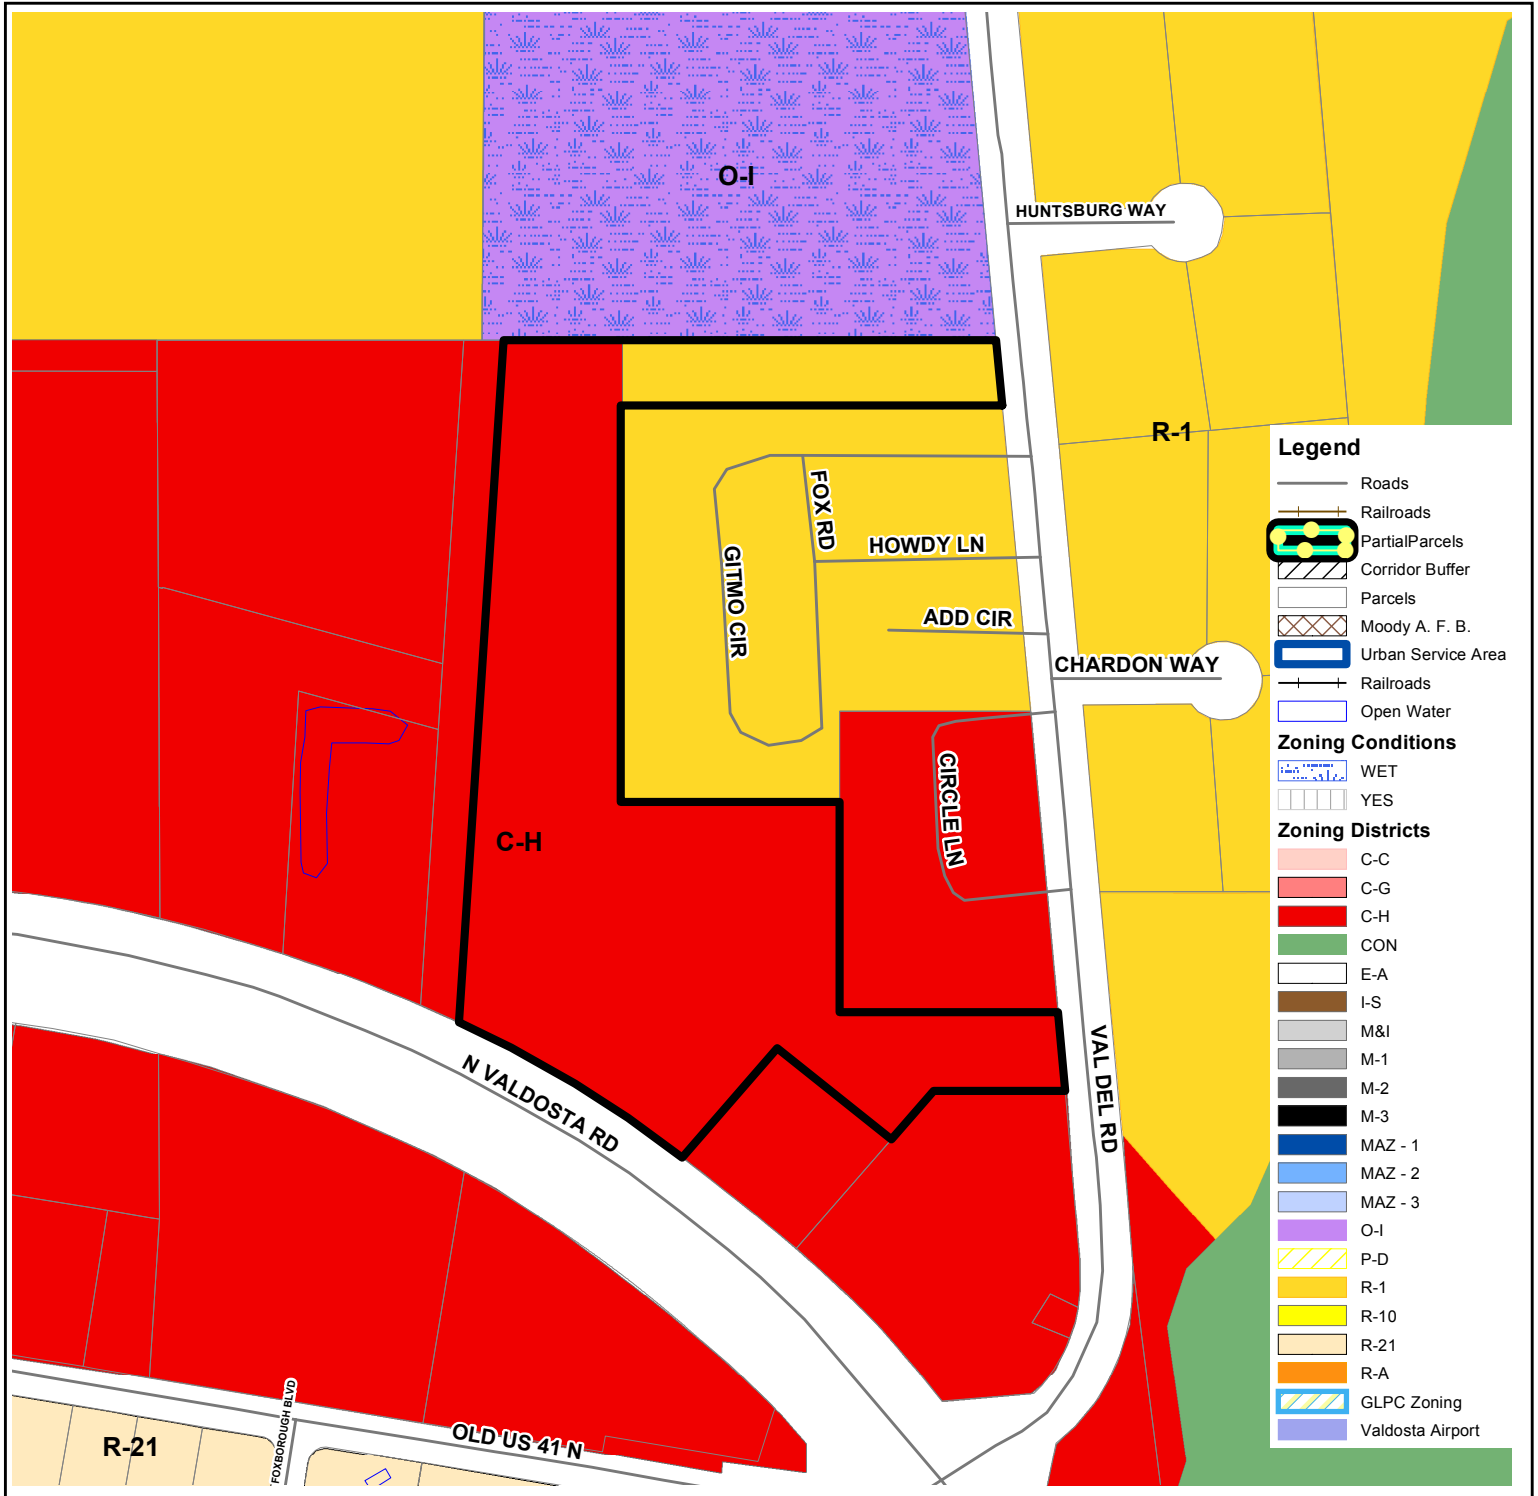

# VAR-2017-17

# Zoning Location Map

ROGER BUDD COMPANY  
Variance Request

0

Feet  
1,000