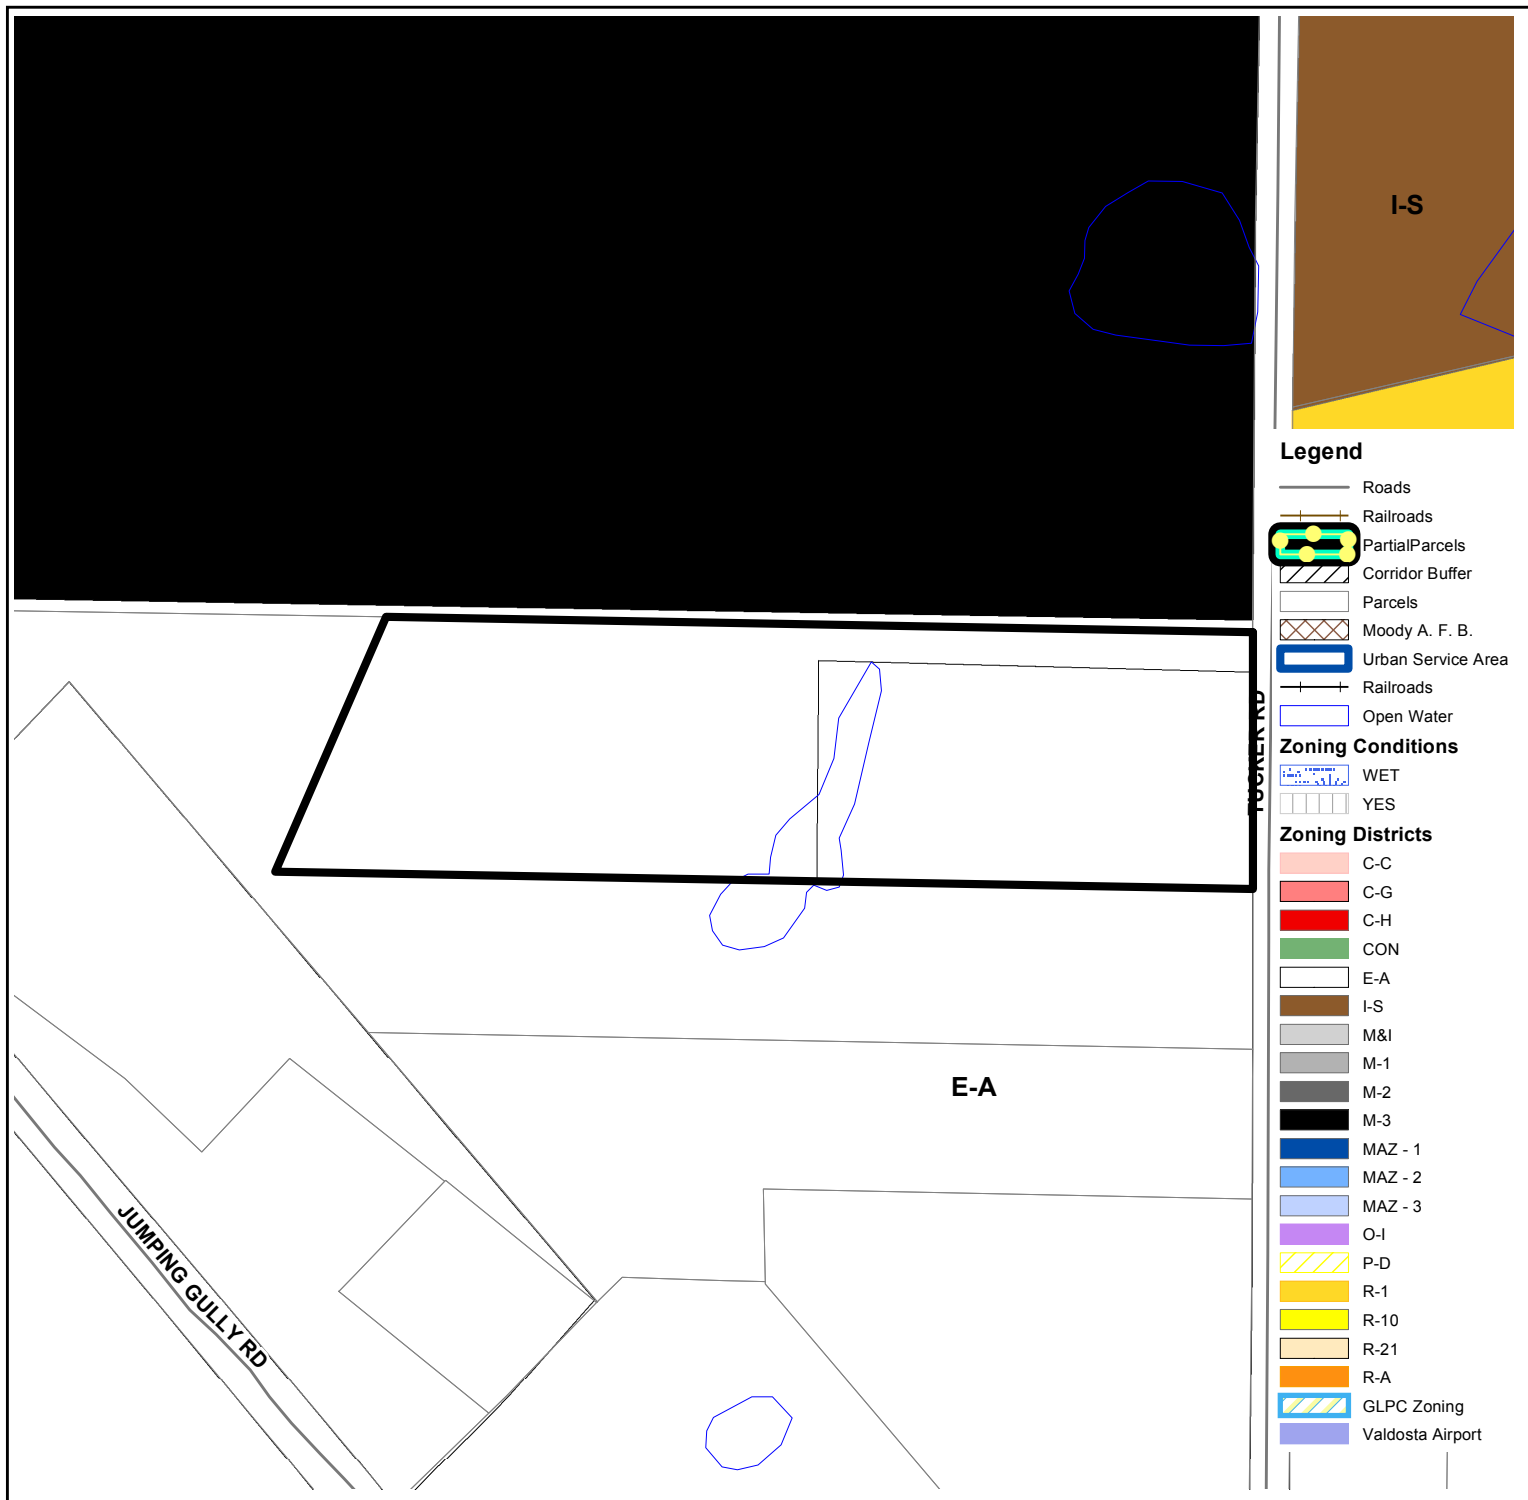

COTHRON Variance Request

0

Feet
1,000