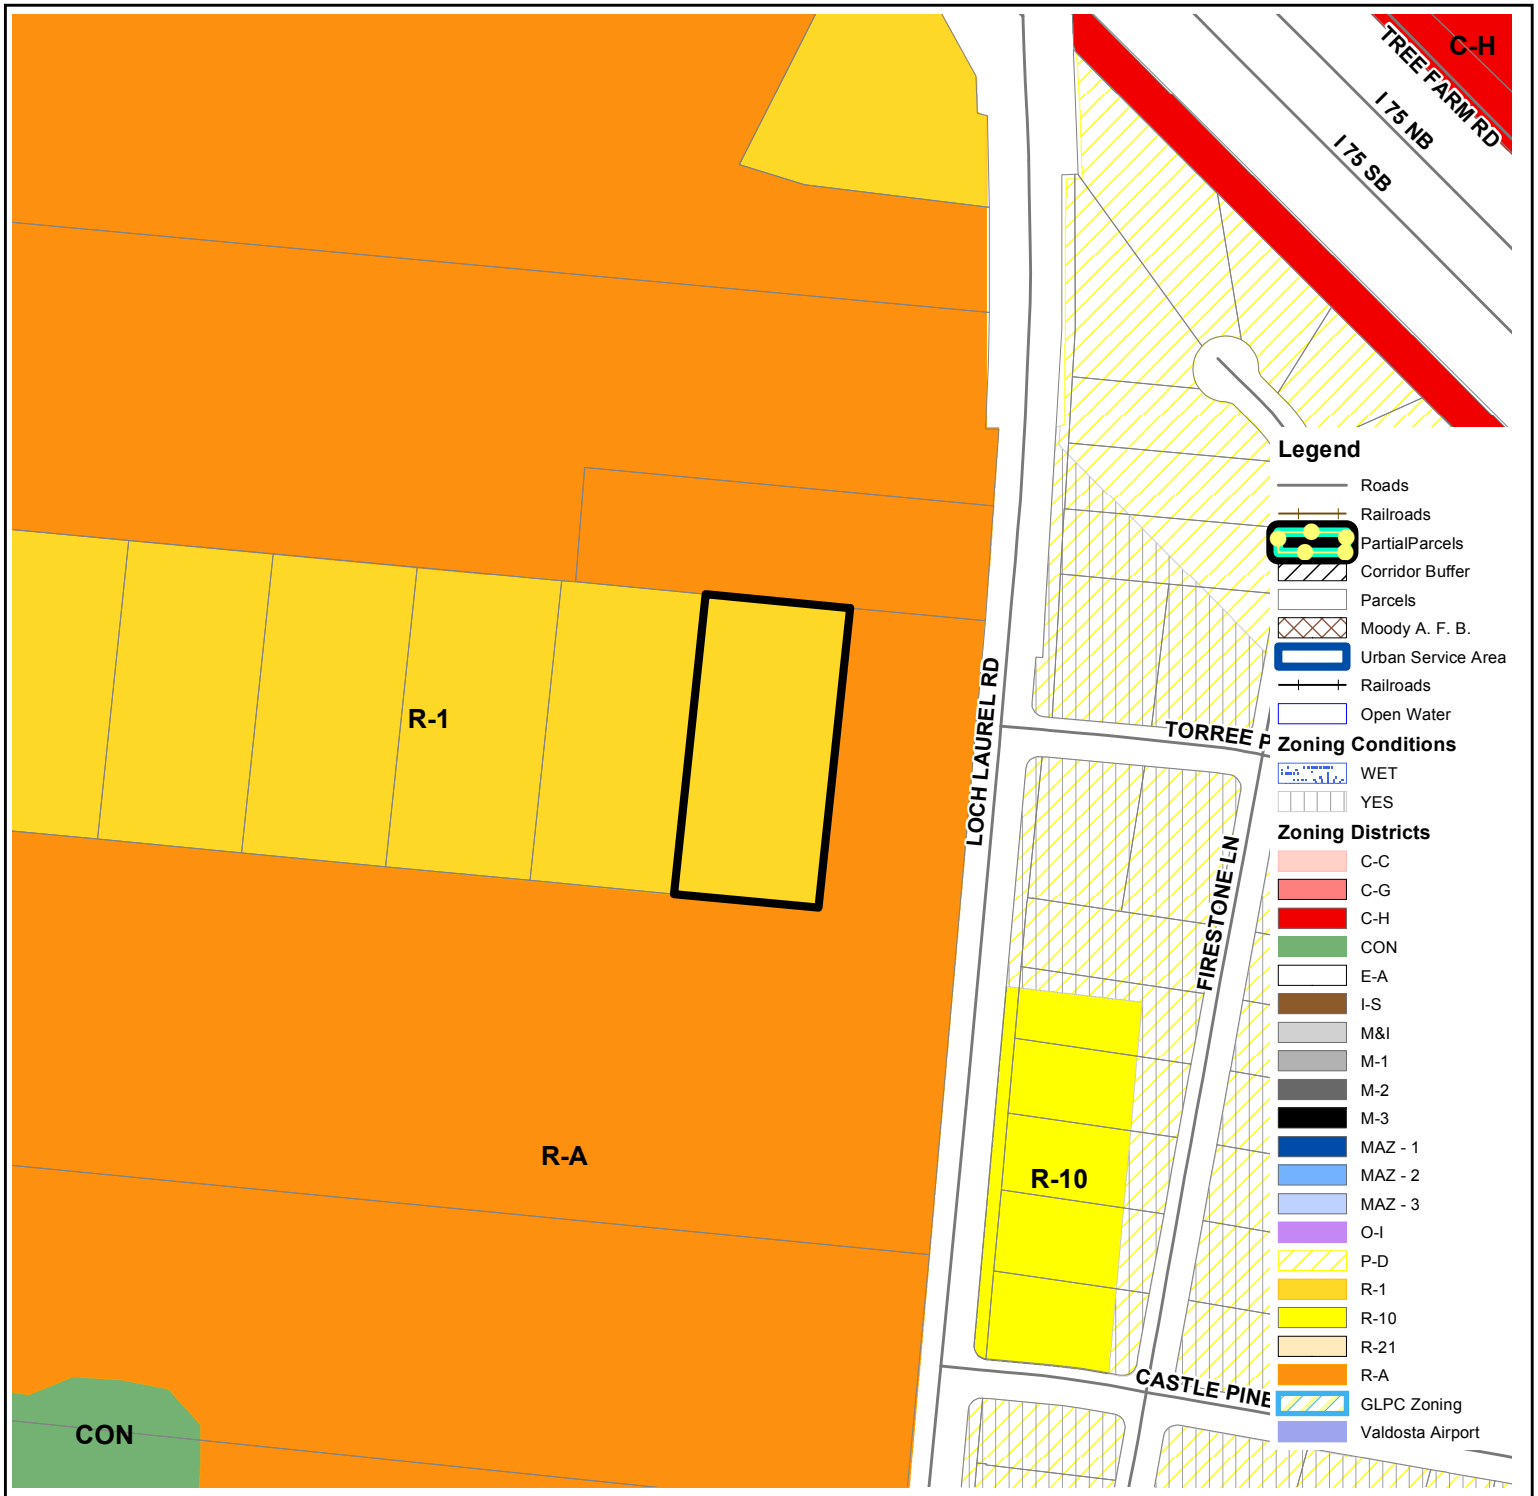

VAR-2018-08

Zoning Location Map

GRAHAM Variance Request

0

Feet
1,000

© 2008