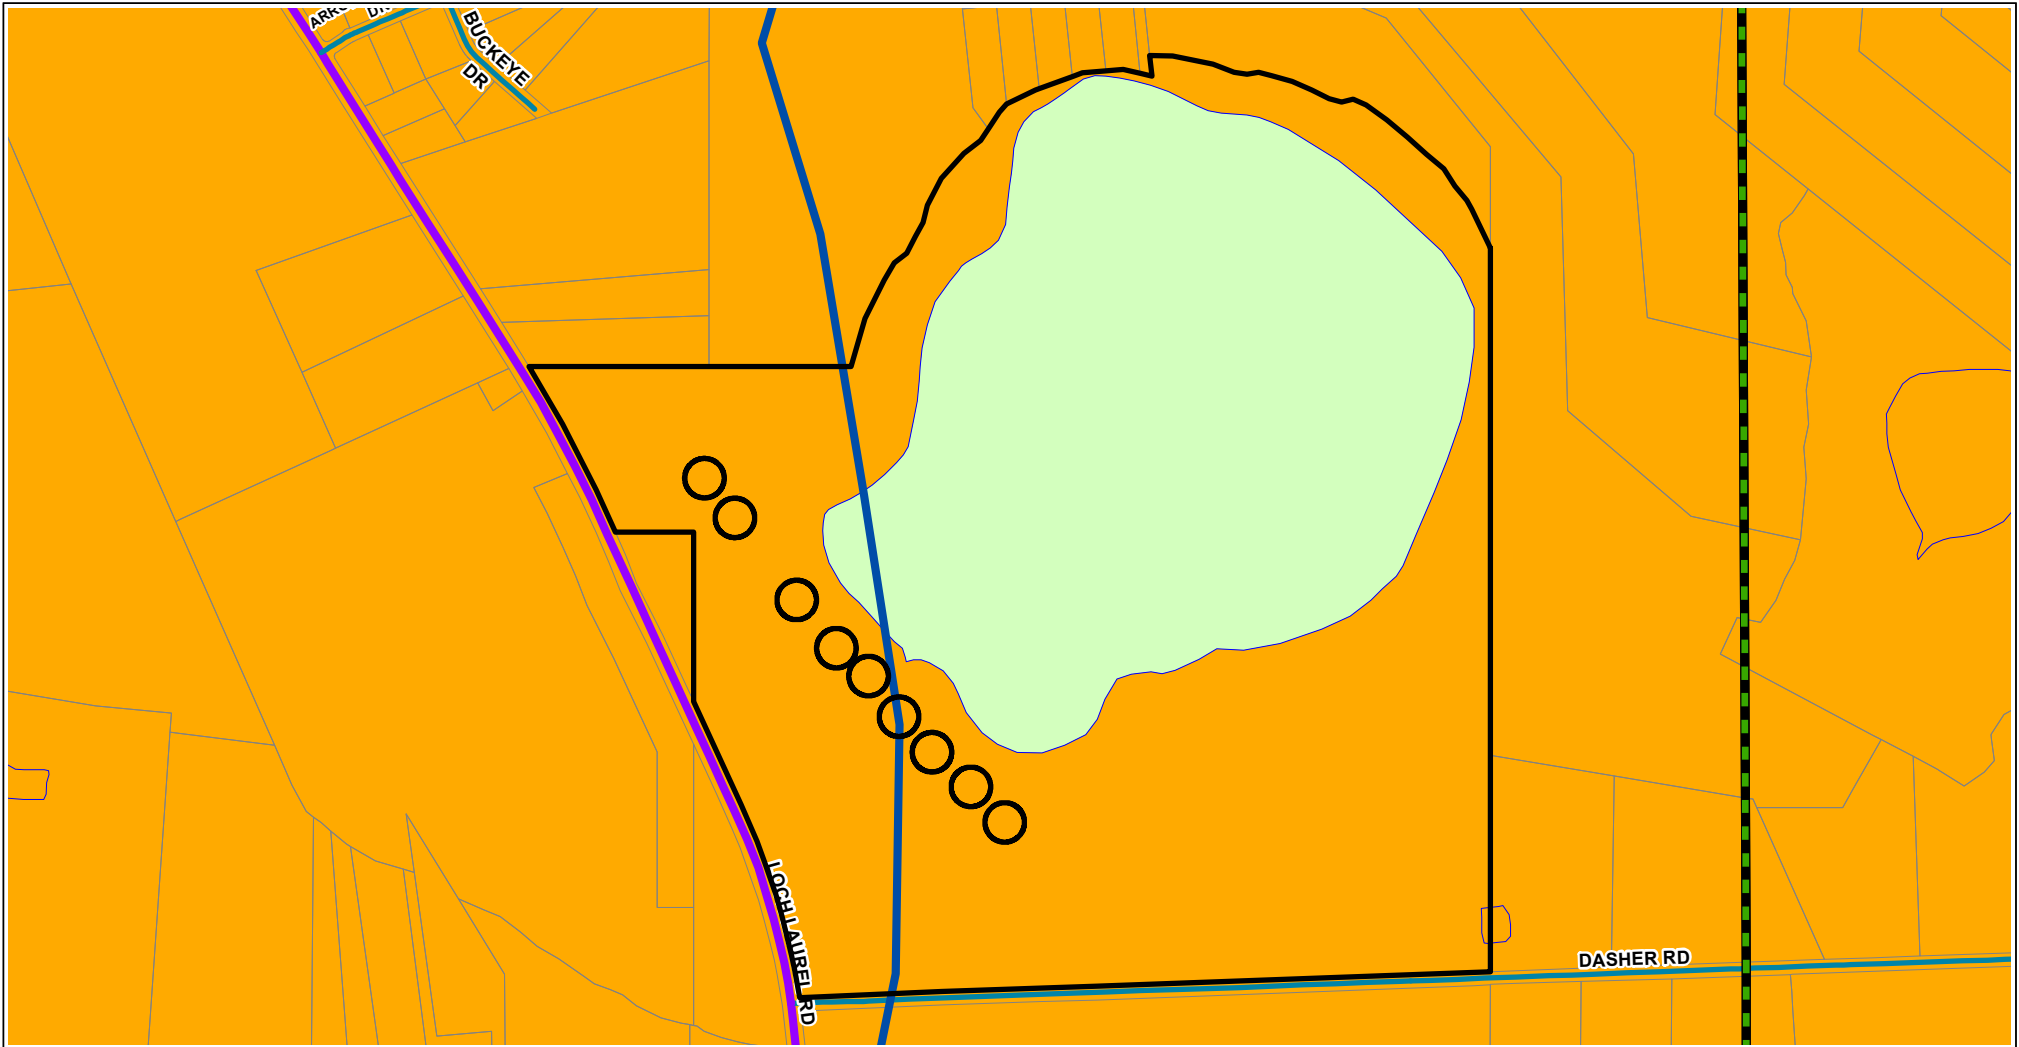

## LOCH LAUREL CLUB Variance Request

- Urban Service Area
- City Limits
- Parcels
- Railroads
- Open Water

### Roads

- #### Functional Classification
- 1, INTERSTATE
  - 3, OTHER PRINCIPAL ARTERIAL
  - 4, MINOR ARTERIAL
  - 5, MAJOR COLLECTOR
  - 6, MINOR COLLECTOR
  - 7, LOCAL

### Character Areas

- Agriculture / Forestry
- Community Activity Center
- Downtown
- Established Residential
- Industrial Activity Center
- Industrial Area
- Institutional Activity Center
- Linear Greenspace/Trails
- Mill Town
- Neighborhood Activity Center
- Neighborhood Village
- Park/Recreation/Conservation
- Public / Institutional
- Regional Activity Center
- Rural Activity Center
- Rural Residential
- Suburban Area
- Transitional Neighborhood
- Transportation/Communication/Utilities