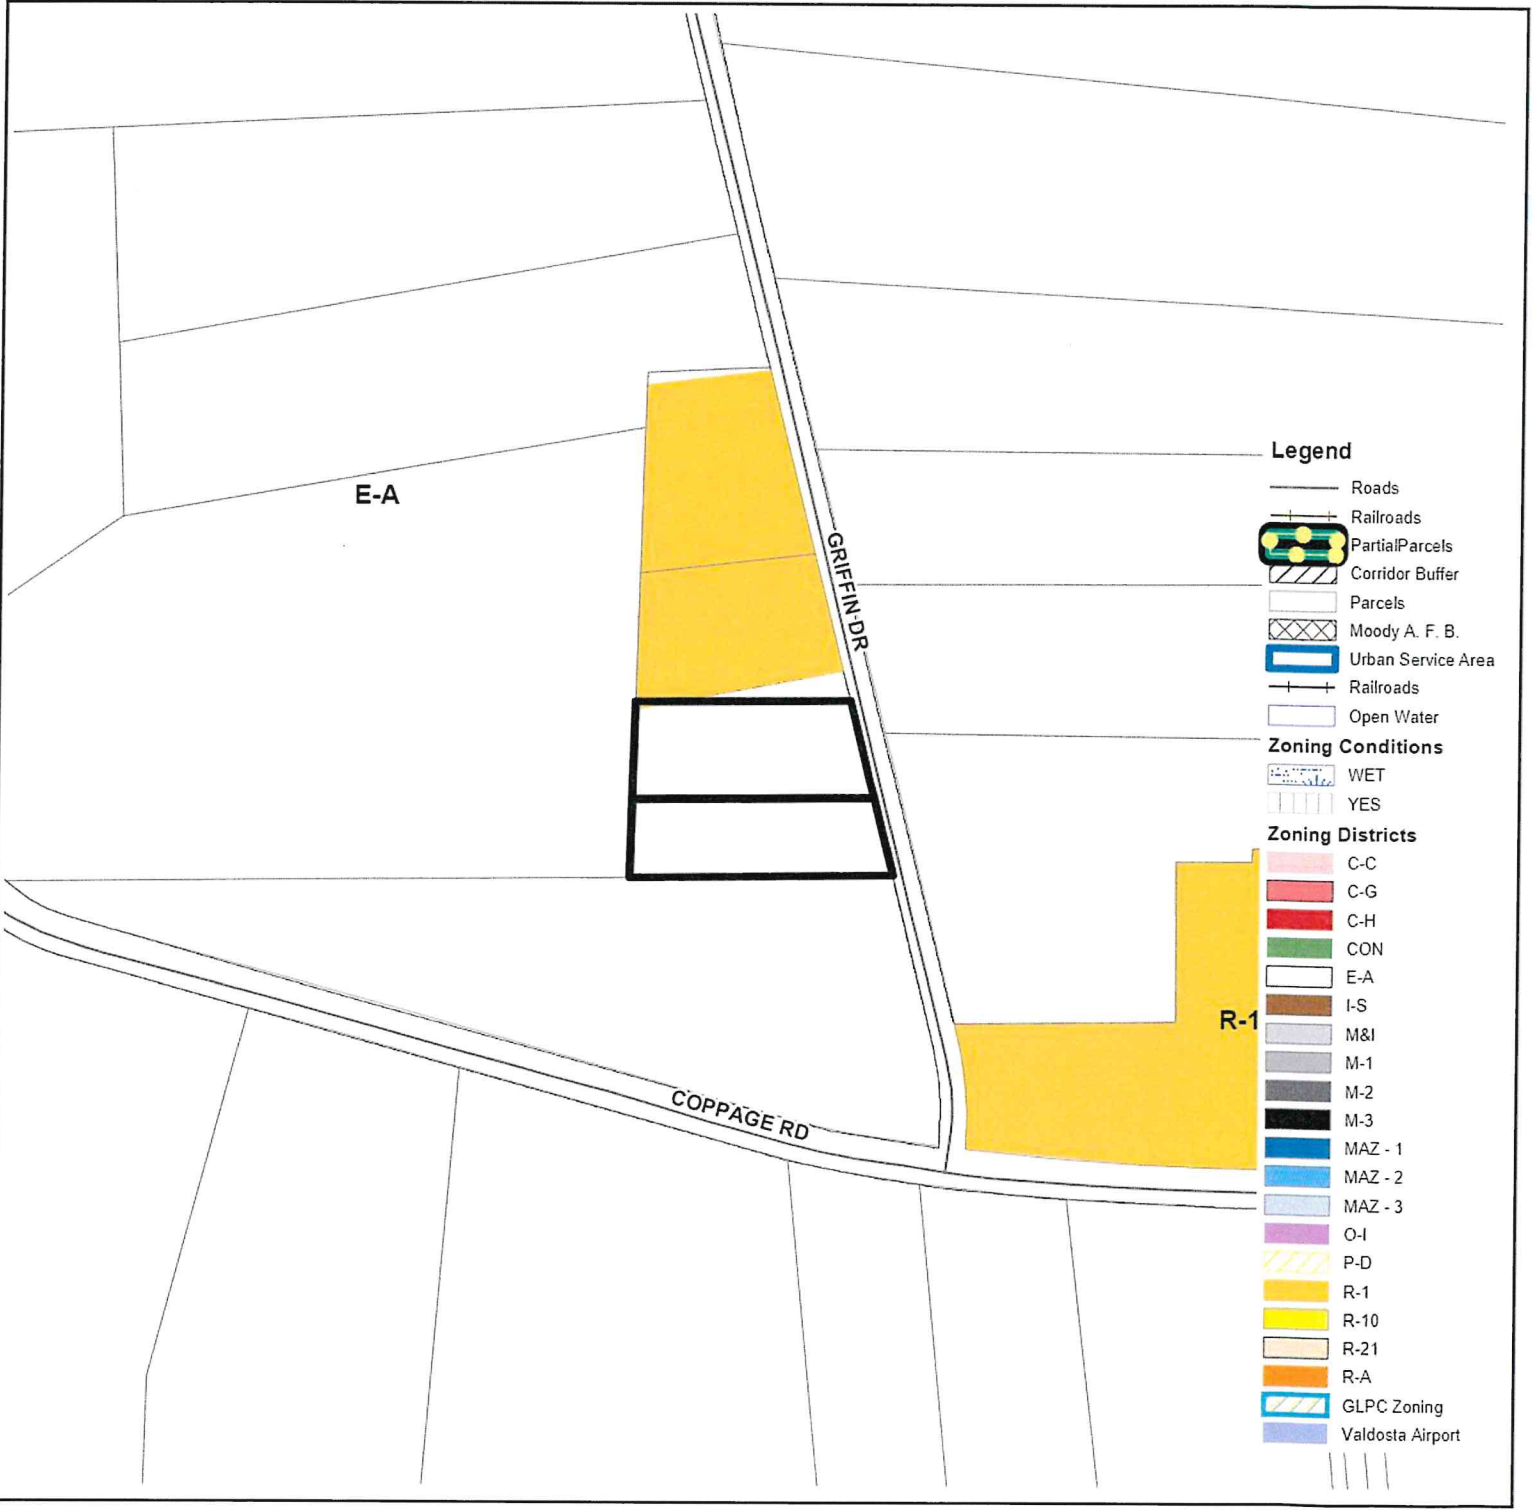

# VAR-2018-18

# Zoning Location Map

McGEE PROPERTY  
Variance Request

0

Feet  
1,000

Visit VALOR on the web at: [WWW.VALORGIS.COM](http://WWW.VALORGIS.COM)

0

© 2018