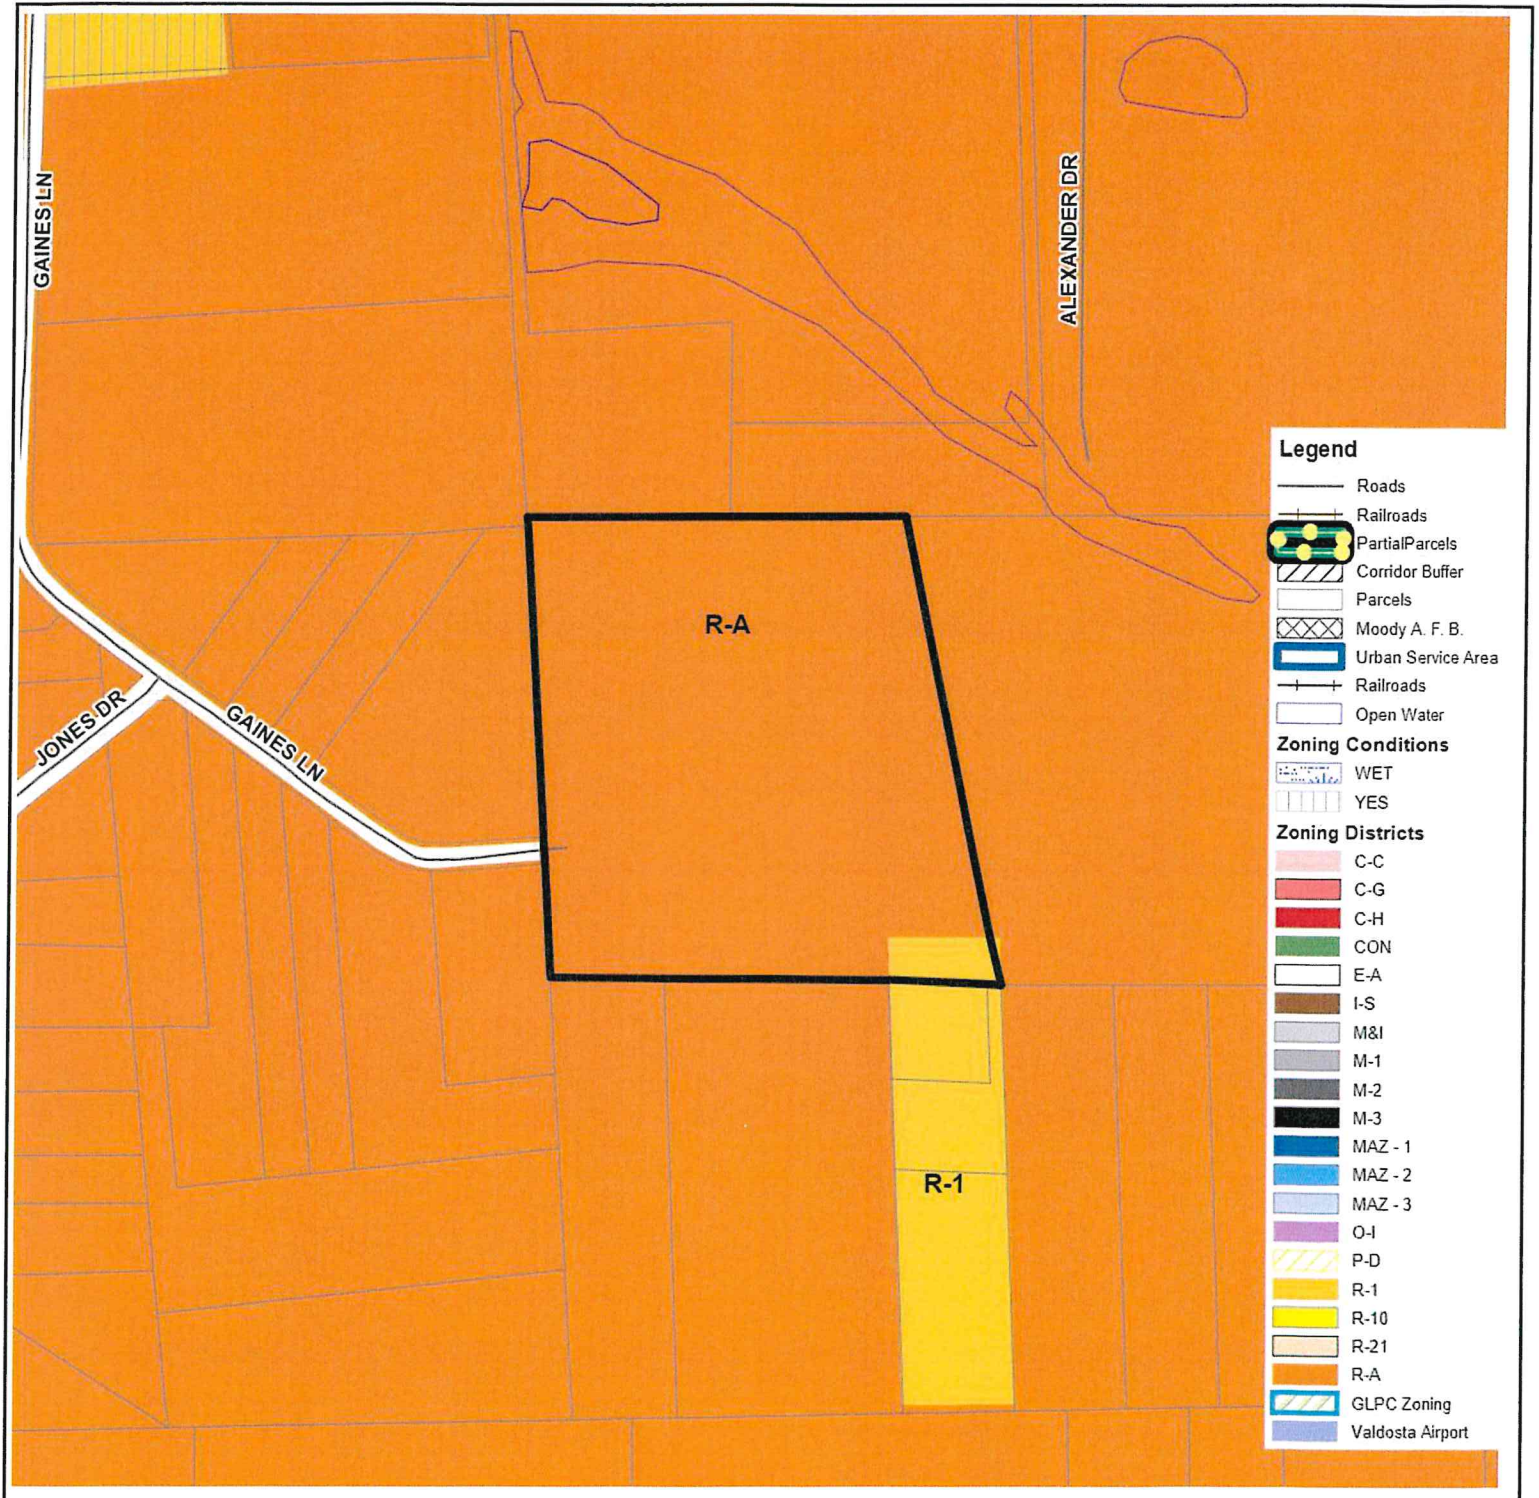

VAR-2018-20

Zoning Location Map

THOMAS PROPERTY
Variance Request

0

Feet
1,000

2,000