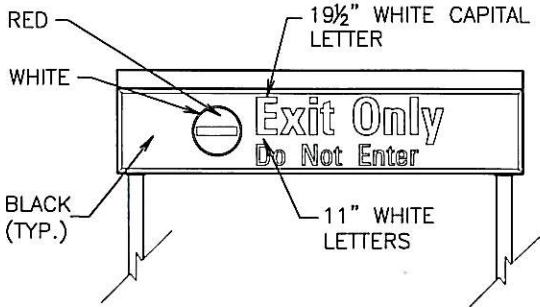

1 | 2 | 3 | 4 | 5 | 6 |

N
M
L
K
J
H
G
F
E
D
C
B
A

QuikTrip.
QUICK TRIP STORES ARE A DIVISION OF QUIKTRIP STORES, INC. 10000 W. STATE ST. SUITE 1000 DALLAS, TX 75243

REVERSE SIDE

Custom Vertical Pole Sign
TC Scales

LOGO
 Red; Screen Painted to match 3M 3632-53 Cardinal Red Vinyl, White; Screen Painted to match 3M White Vinyl Substrate, Black; Screen Painted to match 3M Black Vinyl.

Sign Cabinet
 Aluminum Construction, Internally illuminated with GE Tetra PowerStrip DS65/GE PS24 Power Supplies. Painted Akzo Noble, Black Low Gloss. Accent Trim section painted 1st surface Akzo Noble Silver-Low Gloss.

SCALE:	1/8" = 1'-0"
SERIAL NUMBER:	TC Scales
STORE NUMBER:	7071

1 | 2 | 3 | 4 | 5 | 6 |