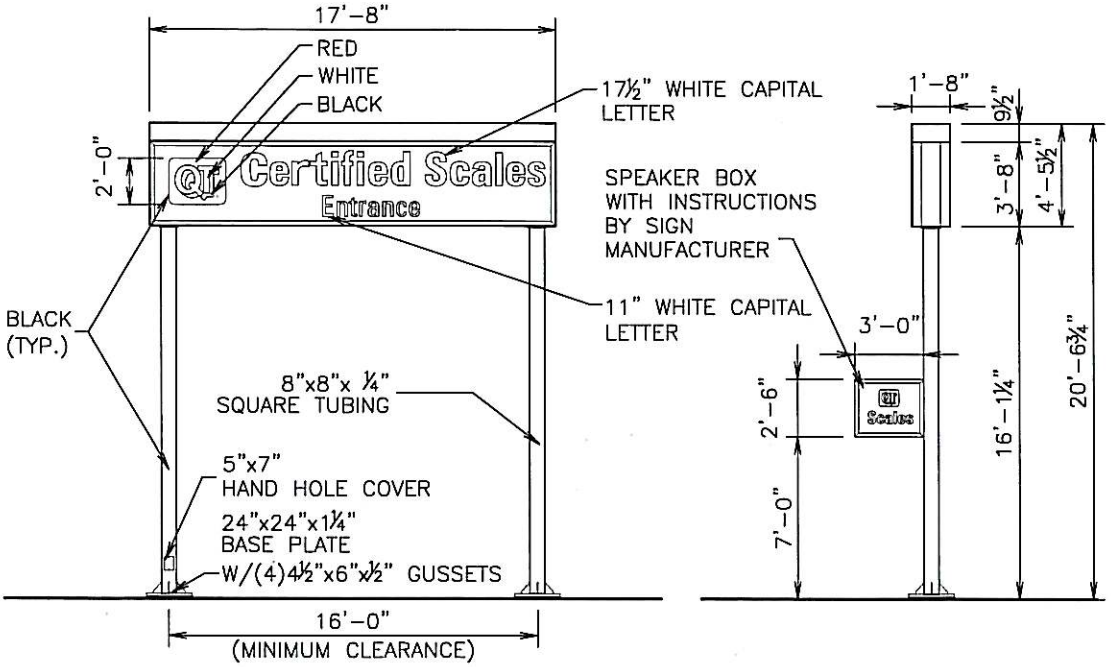

1 | 2 | 3 | 4 | 5 | 6 |

N
M
L
K
J
H
G
F
E
D
C
B
A

QuikTrip.
QUICK TRIP STORES ARE A DIVISION OF QUIKTRIP STORES, INC. 10000 W. STATE ST. SUITE 1000 DALLAS, TX 75243

REVERSE SIDE

Custom Vertical Pole Sign
TC Scales

NOTES			
DRAWN BY			01.30.20
ISSUE DATE			

SQUARE FOOTAGE	NA	NA	96
TYPEFACE			
INSIDE CAN			
ENTIRE SIGN			

SPECIFICATIONS:

Sign Face
 Paniflex Face, Background 3M Opaque Black Vinyl, Univers 47 Condensed Light-Bold and Univers 55 Font 3M White Vinyl.

LOGO
 Red; Screen Painted to match 3M 3632-53 Cardinal Red Vinyl, White; Screen Painted to match 3M White Vinyl Substrate, Black; Screen Painted to match 3M Black Vinyl.

Sign Cabinet
 Aluminum Construction, Internally illuminated with GE Tetra PowerStrip DS65/GE PS24 Power Supplies. Painted Akzo Noble, Black Low Gloss. Accent Trim section painted 1st surface Akzo Noble Silver-Low Gloss.

SCALE:	1/8" = 1'-0"
SERIAL NUMBER:	TC Scales
STORE NUMBER:	7071

1 | 2 | 3 | 4 | 5 | 6 |